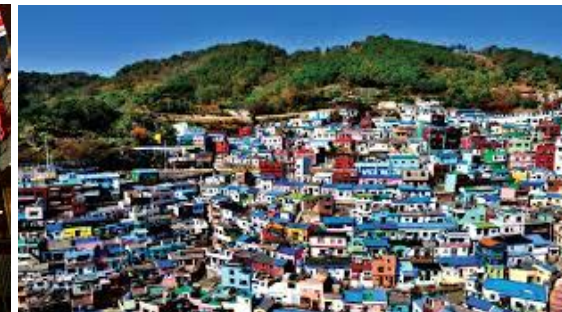

# “KIMCHI” KOREA PACKAGES

**8D GO GO KOREA**

**From \$688**

**8D LET'S GO KOREA**

**From \$799**

**8D LET'S GO BUSAN**

**From \$899**

EVERLAND

JEJU ISLAND

MYEONGDONG

GAMCHEON CULTURAL VILLAGE

JEONJU HANOK