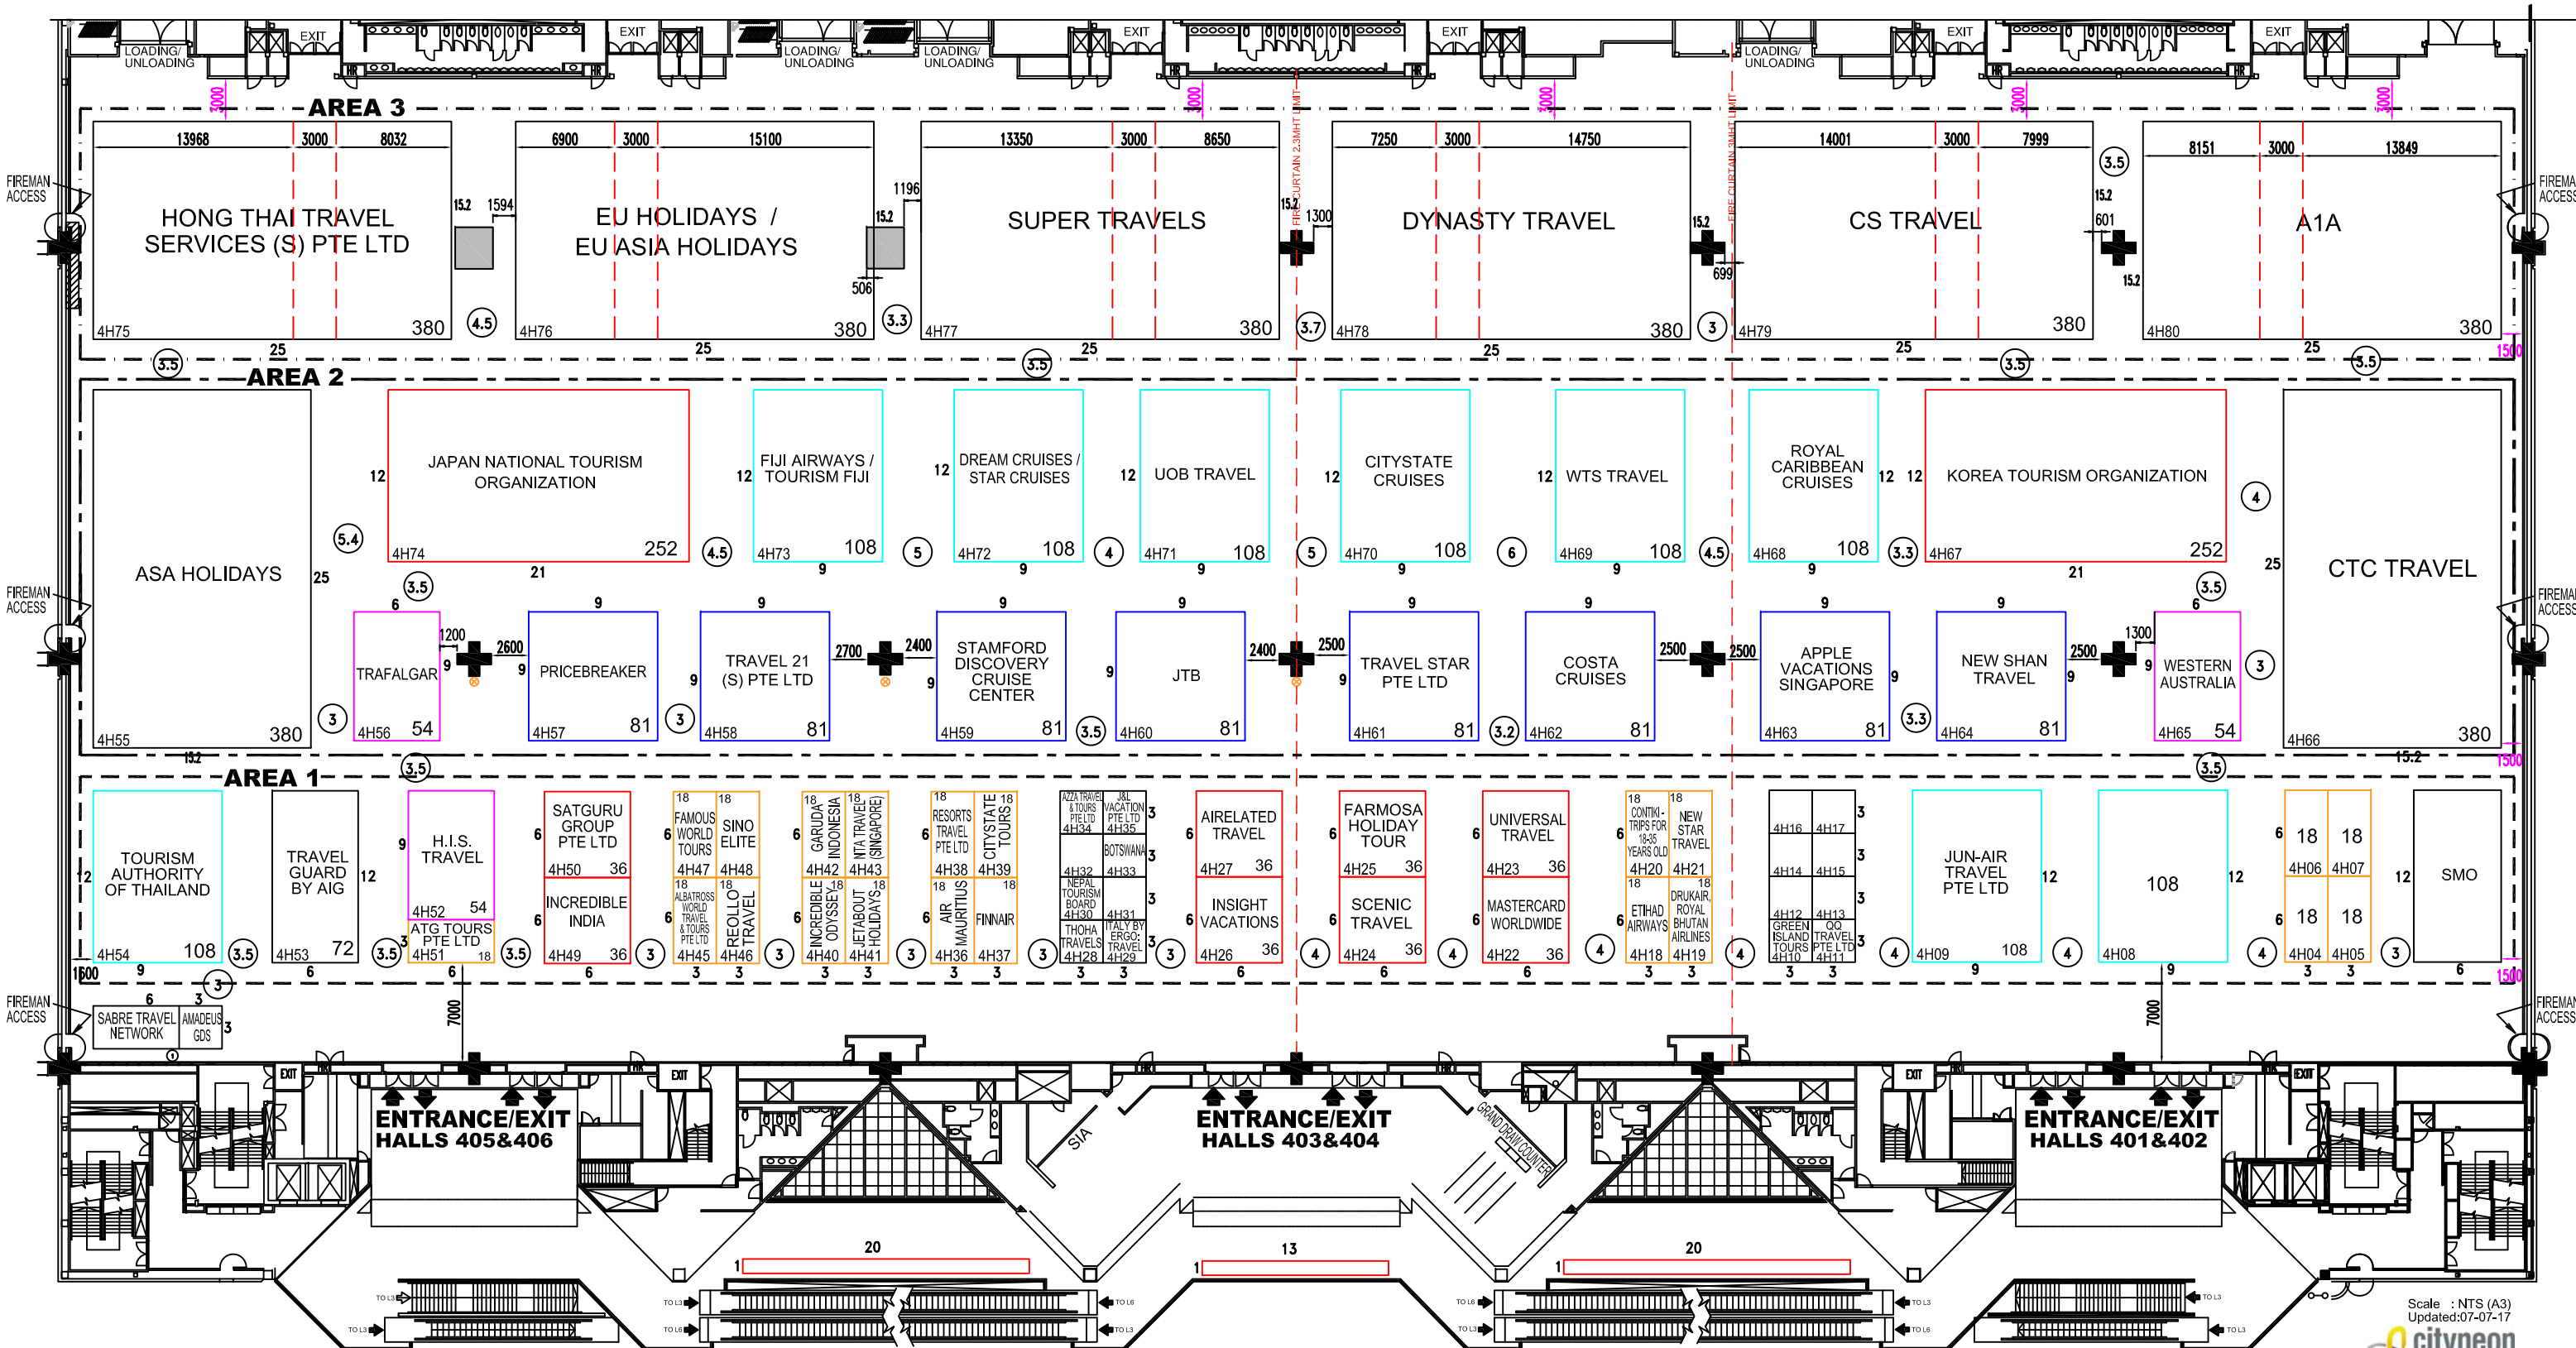

Legend

Height Limit

- AREA 1 : 4.0M
- AREA 2 : 5.0M
- AREA 3 : 6.0M

NATAS Holidays 2017

11 - 13 August 2017

Level 4, Suntec Singapore

* Floor plan may be subjected to changes without prior notice