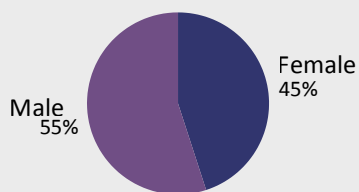

LEARNER PROFILES

Class Profile

Gender
6 : 5

Average Age
35

Average Years of Work
Experience
7.8

Industries SIPMM Graduates Work In

Manufacturing
29%

Logistics Service
Provider
28%