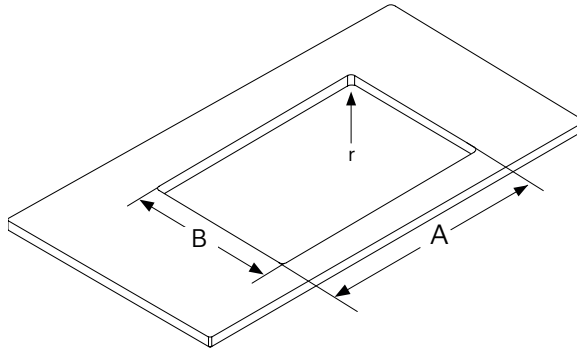

KUBUS & MARIS SINK RANGE

EN Installation and user manual

Sinks, Fraganite

MRG 110-37
MRG 110-52
MRG 110-72
MRG 160-34-15
MRG 120-35-35

KNG 110-37
KNG 110-52
KNG 110-62
KNG 120-62

FRANKE

Undermount

2**A****3****A**