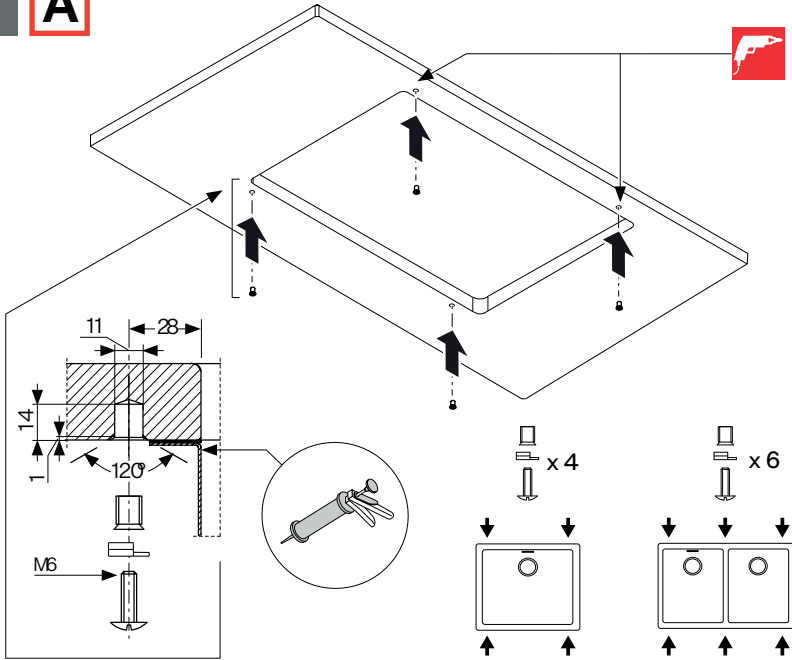

KUBUS & MARIS SINK RANGE

EN Installation and user manual

Sinks, Fraganite

MRG 110-37
MRG 110-52
MRG 110-72
MRG 160-34-15
MRG 120-35-35

KNG 110-37
KNG 110-52
KNG 110-62
KNG 120-62

FRANKE

Undermount

2**A****3****A**