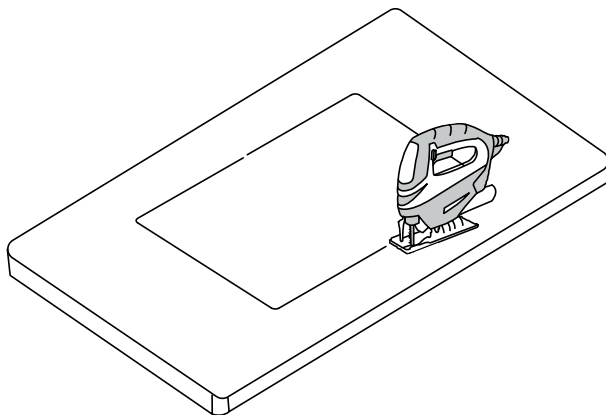

KUBUS & MARIS SINK RANGE

EN Installation and user manual

Sinks, Fraganite

MRG 110-37
MRG 110-52
MRG 110-72
MRG 160-34-15
MRG 120-35-35

KNG 110-37
KNG 110-52
KNG 110-62
KNG 120-62

FRANKE

Undermount

2**A****3****A**