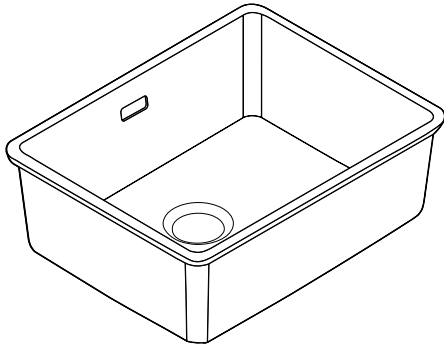

KUBUS & MARIS SINK RANGE

EN Installation and user manual

Sinks, Fraganite

MRG 110-37
MRG 110-52
MRG 110-72
MRG 160-34-15
MRG 120-35-35

KNG 110-37
KNG 110-52
KNG 110-62
KNG 120-62

FRANKE

Undermount

2**A****3****A**