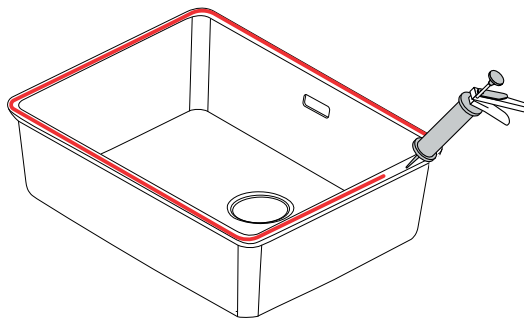

KUBUS & MARIS SINK RANGE

EN Installation and user manual

Sinks, Fraganite

MRG 110-37
MRG 110-52
MRG 110-72
MRG 160-34-15
MRG 120-35-35

KNG 110-37
KNG 110-52
KNG 110-62
KNG 120-62

FRANKE

Undermount

2**A****3****A**