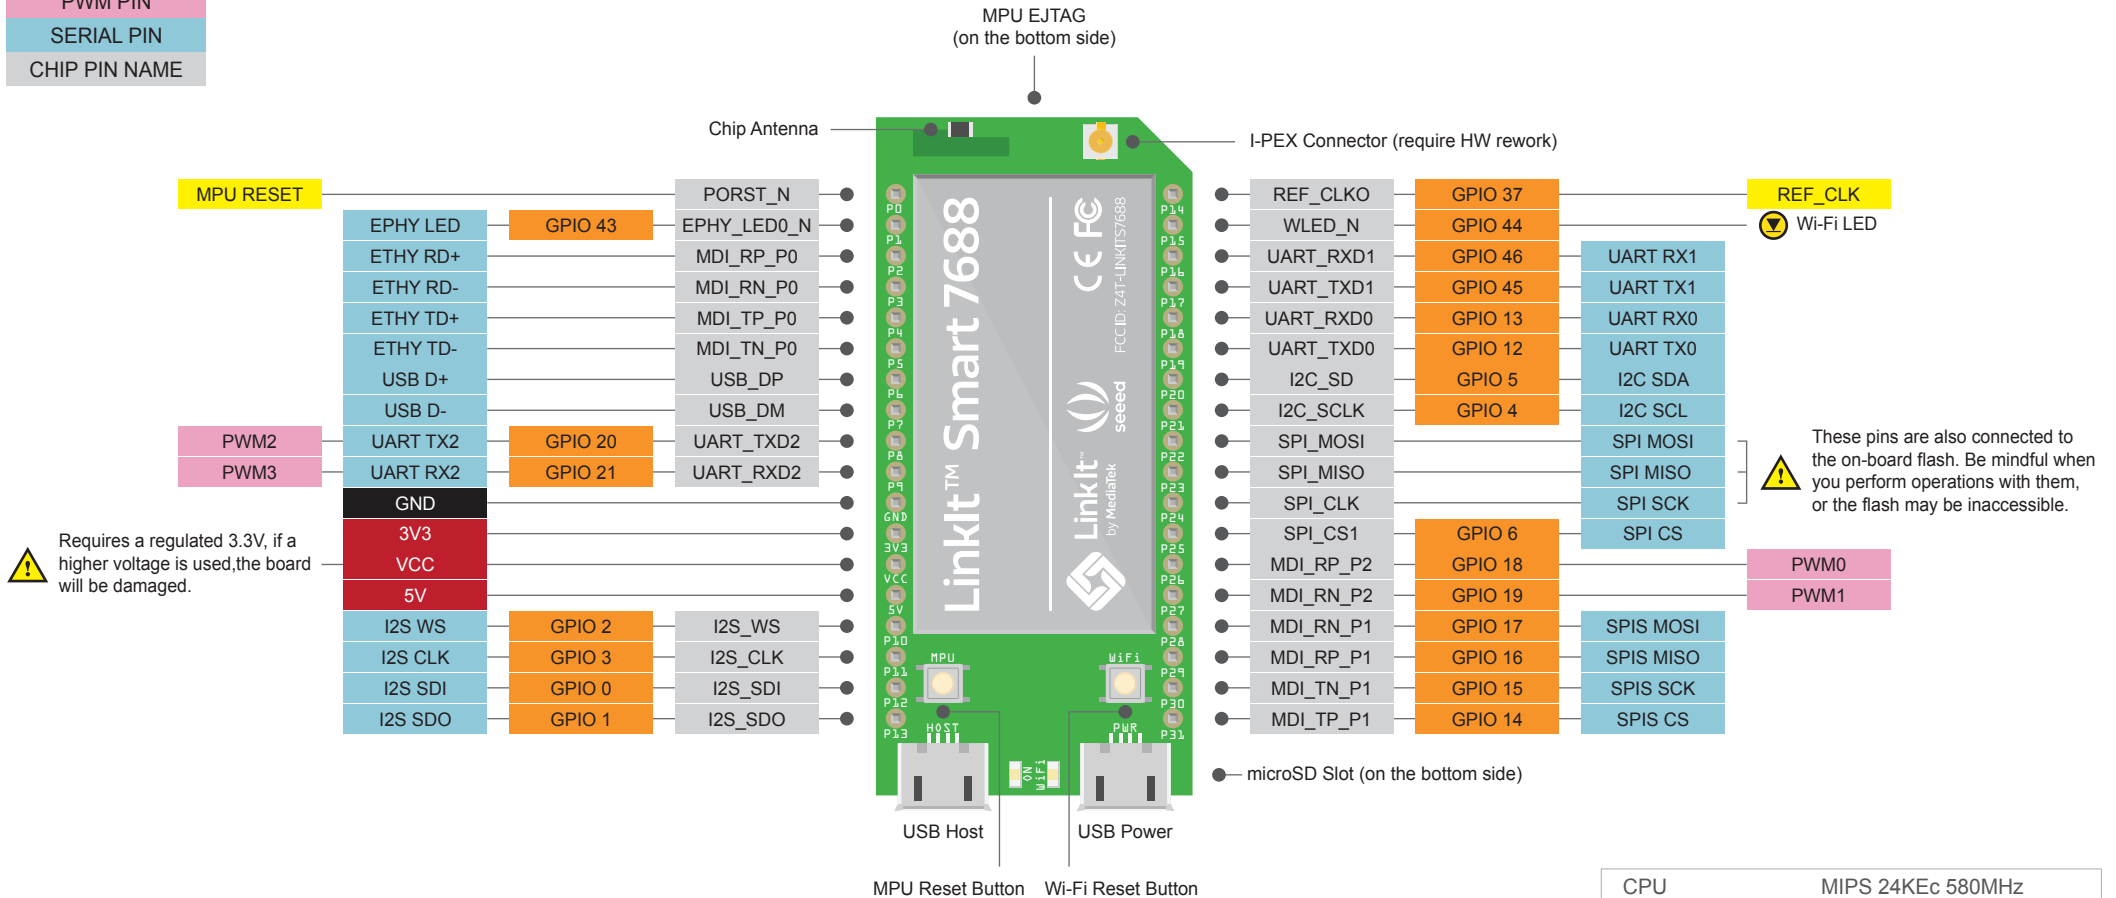

# LinkIt™ Smart 7688

GND
POWER
CONTROL
DIGITAL PIN
PWM PIN
SERIAL PIN
CHIP PIN NAME

CPU	MIPS 24KEc 580MHz
RAM	128MB
Flash	32 MB
Wi-Fi	1T1R 802.11 b/g/n (2.4G)
Ethernet	10/100Mbps
SD	SD-XC
USB	USB 2.0 Host