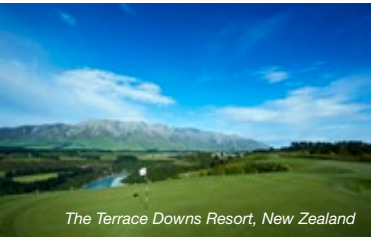

- Shipyards Golf Club (R)
- TPC Southwind (R)
- Meadowbrook Farms Golf Club (R)
- TPC Craig Ranch (R)
- TPC San Antonio – AT&T Canyons Course (R)
- TPC San Antonio – AT&T Oaks Course (R)
- The Dominion Club (R)
- TPC Snoqualmie Ridge (R)
- The Old White TPC at The Greenbrier (R)
- TPC Cartagena at Karibana (R)
- TPC Dorado Beach (R)

VIETNAM

- Danang Golf Club (A)
- Laguna Lăng Cô Golf Club (A)
- The Bluffs Ho Tram Strip (A)
- Twin Doves (A)
- Diamond Bay Resort (R)
- Vietnam Golf & Country Club (A)
- Song Be Golf Resort (R)
- Dalat Palace Golf Club (R)

NEW ZEALAND

- The Farm at Cape Kidnappers (P)
- The Lodge at Kauri Cliffs (P)

O, A type: Complimentary Green Fee
R, P type: Discounted Green Fee

The Terrace Downs Resort, New Zealand

Angkor Golf Resort, Cambodia

CHALLENGE THE CHAMPIONSHIP COURSE

*Sun, sea, rice paddies, mountains,
and the perfect shot*

LaGuna

— GOLF —
LĂNG CÔ
CENTRAL VIETNAM

Laguna Lăng Cỏ Golf Club's members have access to exclusive privileges and benefits through our Reciprocal and Affiliate Programs with more than 100 clubs all over the world.