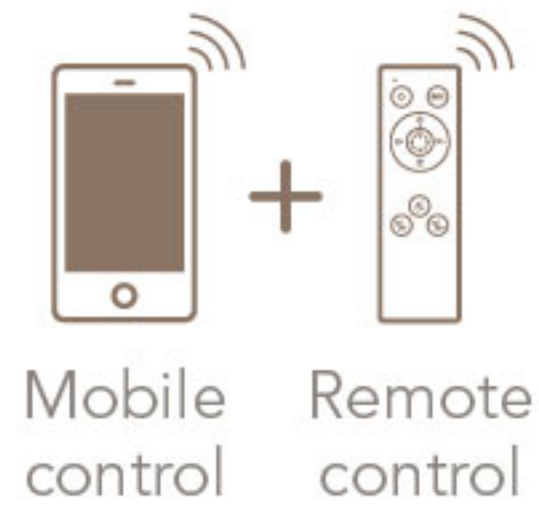

LED SMART SPEAKER CEILING LAMP

โคมไฟปรับความสว่าง และสีพร้อมลำโพง ด้วย Smart Phone

GALAXY