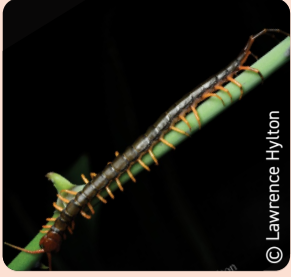

膜翅目 Hymenoptera:  
東方蜜蜂 Eastern Honey Bee

膜翅目 Hymenoptera:  
領木蜂 Collared Carpenter Bee

膜翅目 Hymenoptera:  
黑棘山蟻 Spiny Ant

膜翅目 Hymenoptera:  
黃猋蟻 Weaver Ant

哺乳綱 Mammalia

包含鼠、蝙蝠及鼯鼠 Includes rodents, bats and shrews

東亞豪豬  
East Asian Porcupine

野豬  
Eurasian Wild Pig

短吻果蝠  
Short-nosed Fruit Bat

果子狸  
Masked Palm Civet

赤麂  
Red Muntjac

## 唇足綱 Chilopoda

包含蜈蚣、蚰蜒 Includes centipedes and house centipedes

多棘蜈蚣  
Orange-legged Centipede

海南蜈蚣  
Chinese Giant Tiger Leg Centipede

大蚰蜒  
House Centipede