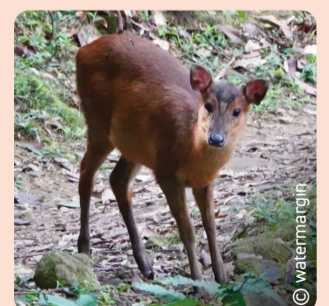

膜翅目 Hymenoptera:  
東方蜜蜂 Eastern Honey Bee

膜翅目 Hymenoptera:  
領木蜂 Collared Carpenter Bee

膜翅目 Hymenoptera:  
黑棘山蟻 Spiny Ant

膜翅目 Hymenoptera:  
黃猋蟻 Weaver Ant

哺乳綱 Mammalia

包含鼠、蝙蝠及鼯鼠 Includes rodents, bats and shrews

東亞豪豬  
East Asian Porcupine

野豬  
Eurasian Wild Pig

短吻果蝠  
Short-nosed Fruit Bat

果子狸  
Masked Palm Civet

赤麂  
Red Muntjac