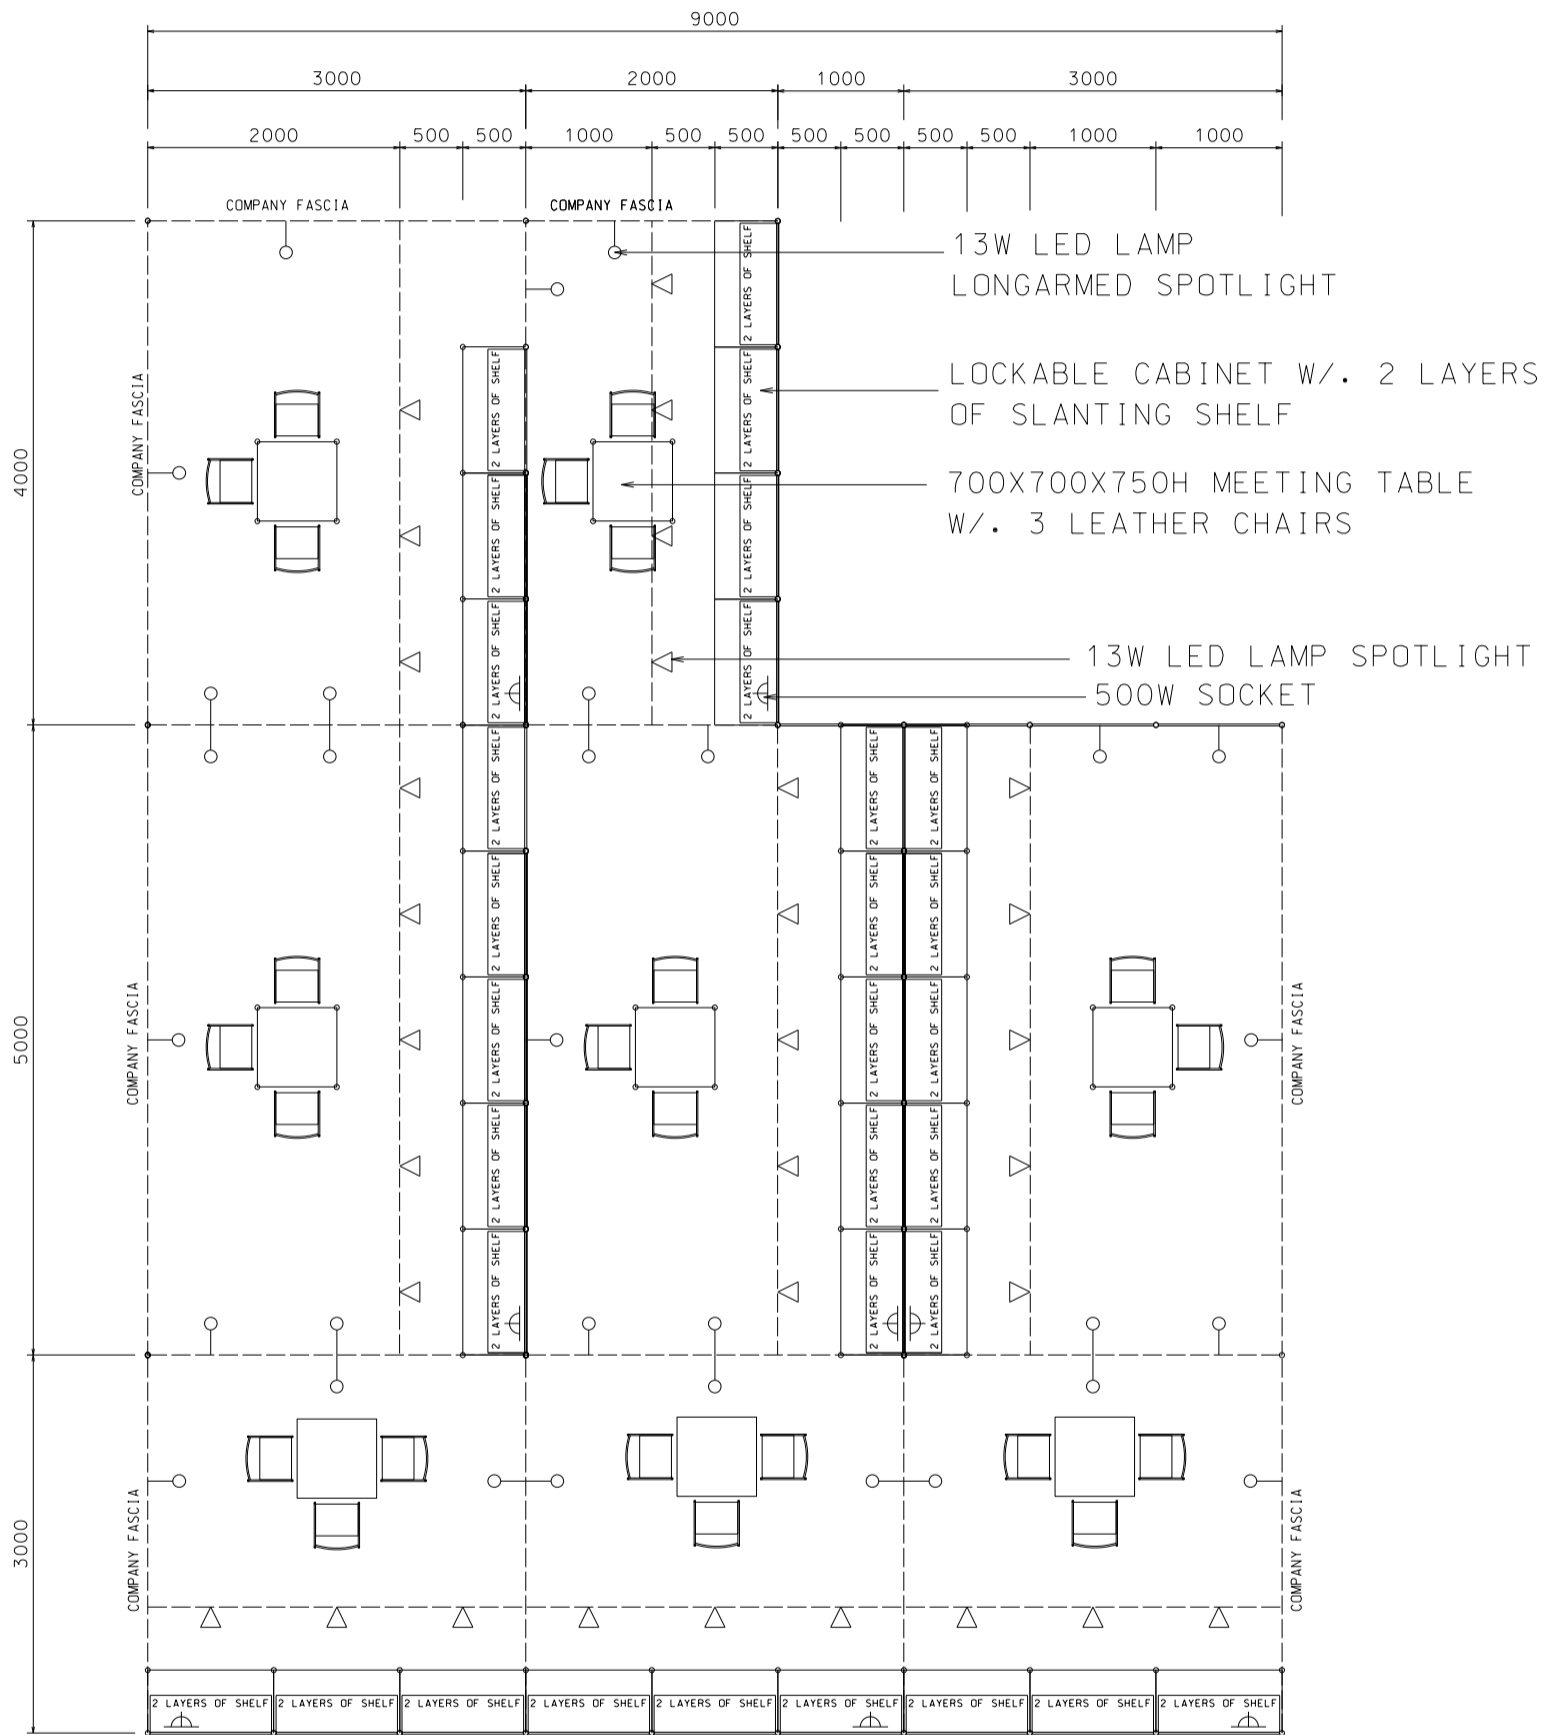

92 Sq.m. 3 Sides Open Booth (A)

九十二平方米三邊通道攤位 (A)

BOOTH SPECIFICATIONS		QTY.
	1000W x 500D x 750H CABINET	31
	2000W x 300D SLOPE WOODEN DISPLAY SHELF	10
	3000W x 300D SLOPE WOODEN DISPLAY SHELF	14
	13W LED LAMP SPOTLIGHT (YELLOW LIGHT)	31
	13W LED LAMP LONGARMED SPOTLIGHT (YELLOW LIGHT)	31
	700W x 700D x 750H MEETING TABLE	8
	BLACK LEATHER CHAIR	24
	CEILING BEAM	53M
	500W SOCKET	8
RUBBISH BIN & CARPET (92sqm.)		