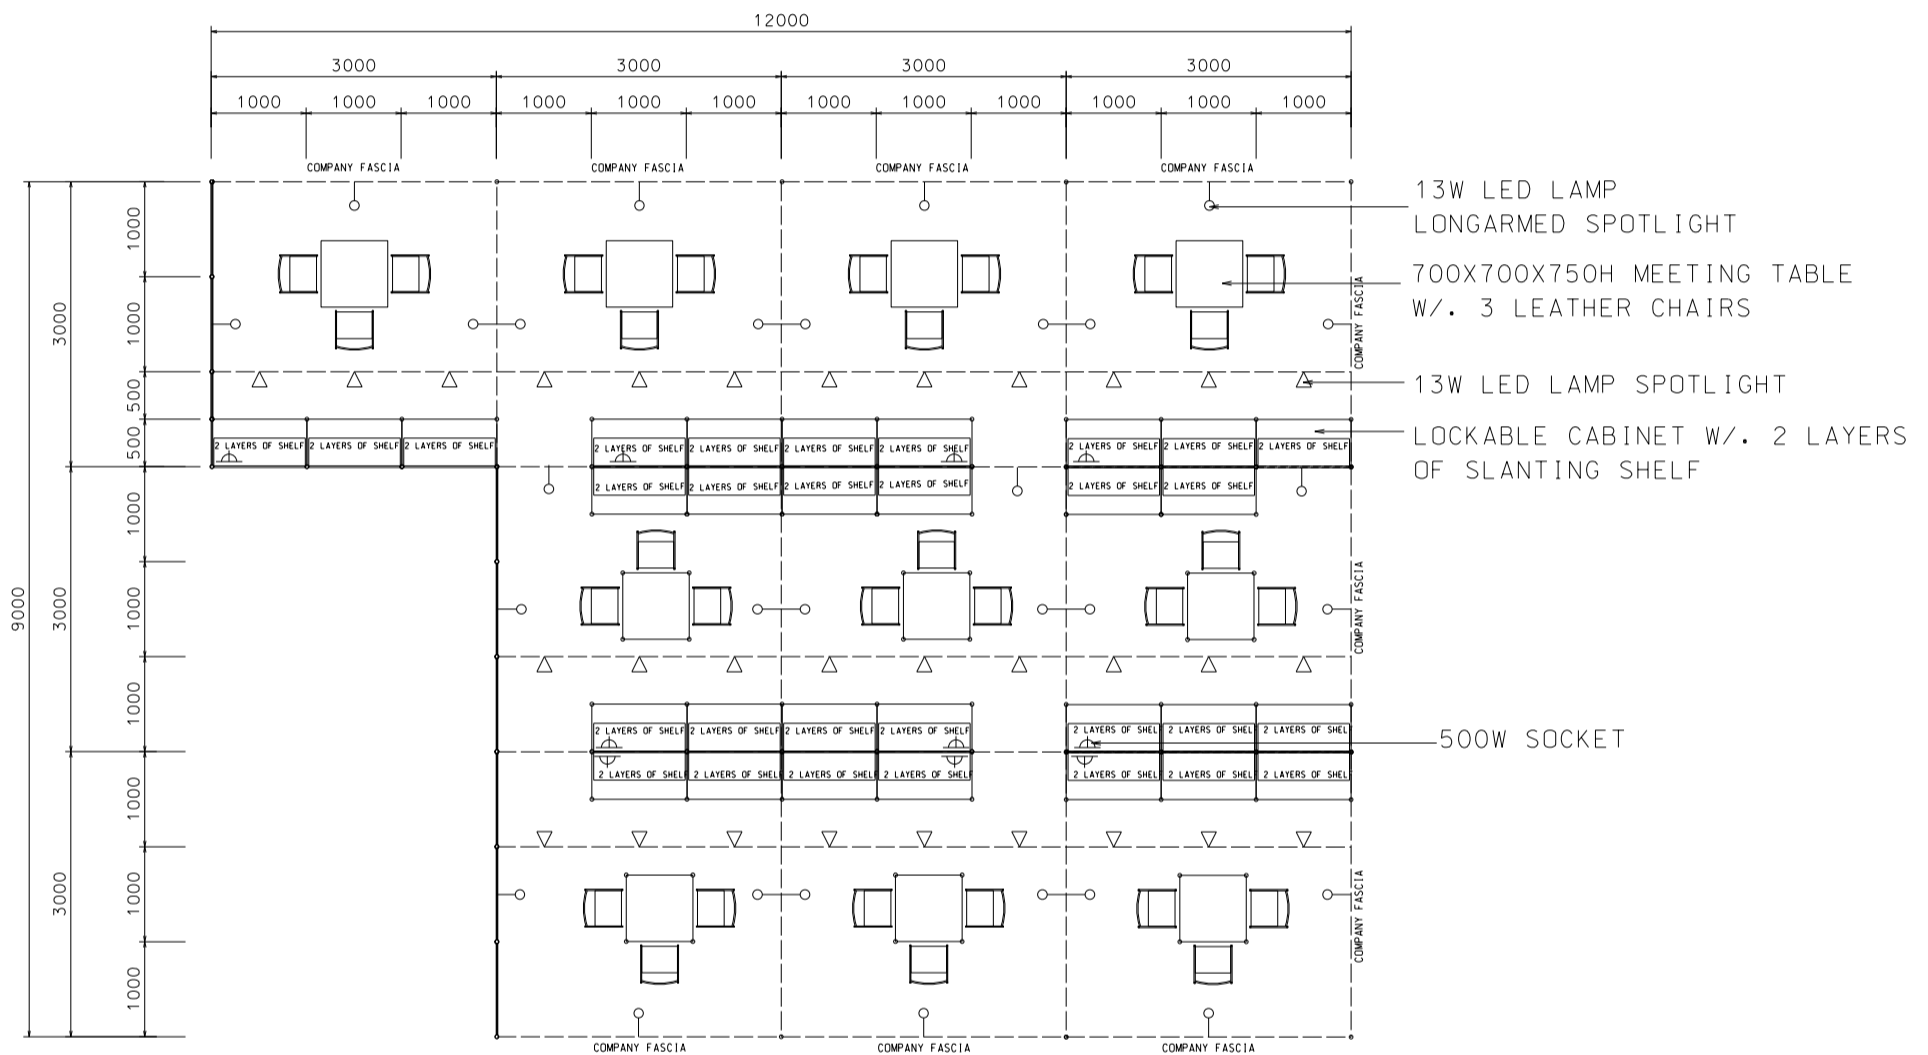

G

90 Sq.m. Odd Size Peninsula Booth (A)

九十平方米半島攤位 (A)

PLAN

BOOTH SPECIFICATIONS		QTY.
	1000W x 500D x 750H CABINET	30
	2000W x 300D SLOPE WOODEN DISPLAY SHELF	18
	3000W x 300D SLOPE WOODEN DISPLAY SHELF	8
	13W LED LAMP SPOTLIGHT (YELLOW LIGHT)	30
	13W LED LAMP LONGARMED SPOTLIGHT (YELLOW LIGHT)	30
	700W x 700D x 750H MEETING TABLE	10
	BLACK LEATHER CHAIR	30
	CEILING BEAM	55M
	500W SOCKET	10
	RUBBISH BIN & CARPET (90sqm.)	

*The Hong Kong Trade Development Council reserves the right to change the configuration if necessary.

*如有需要，香港貿易發展局有權更改攤位結構。