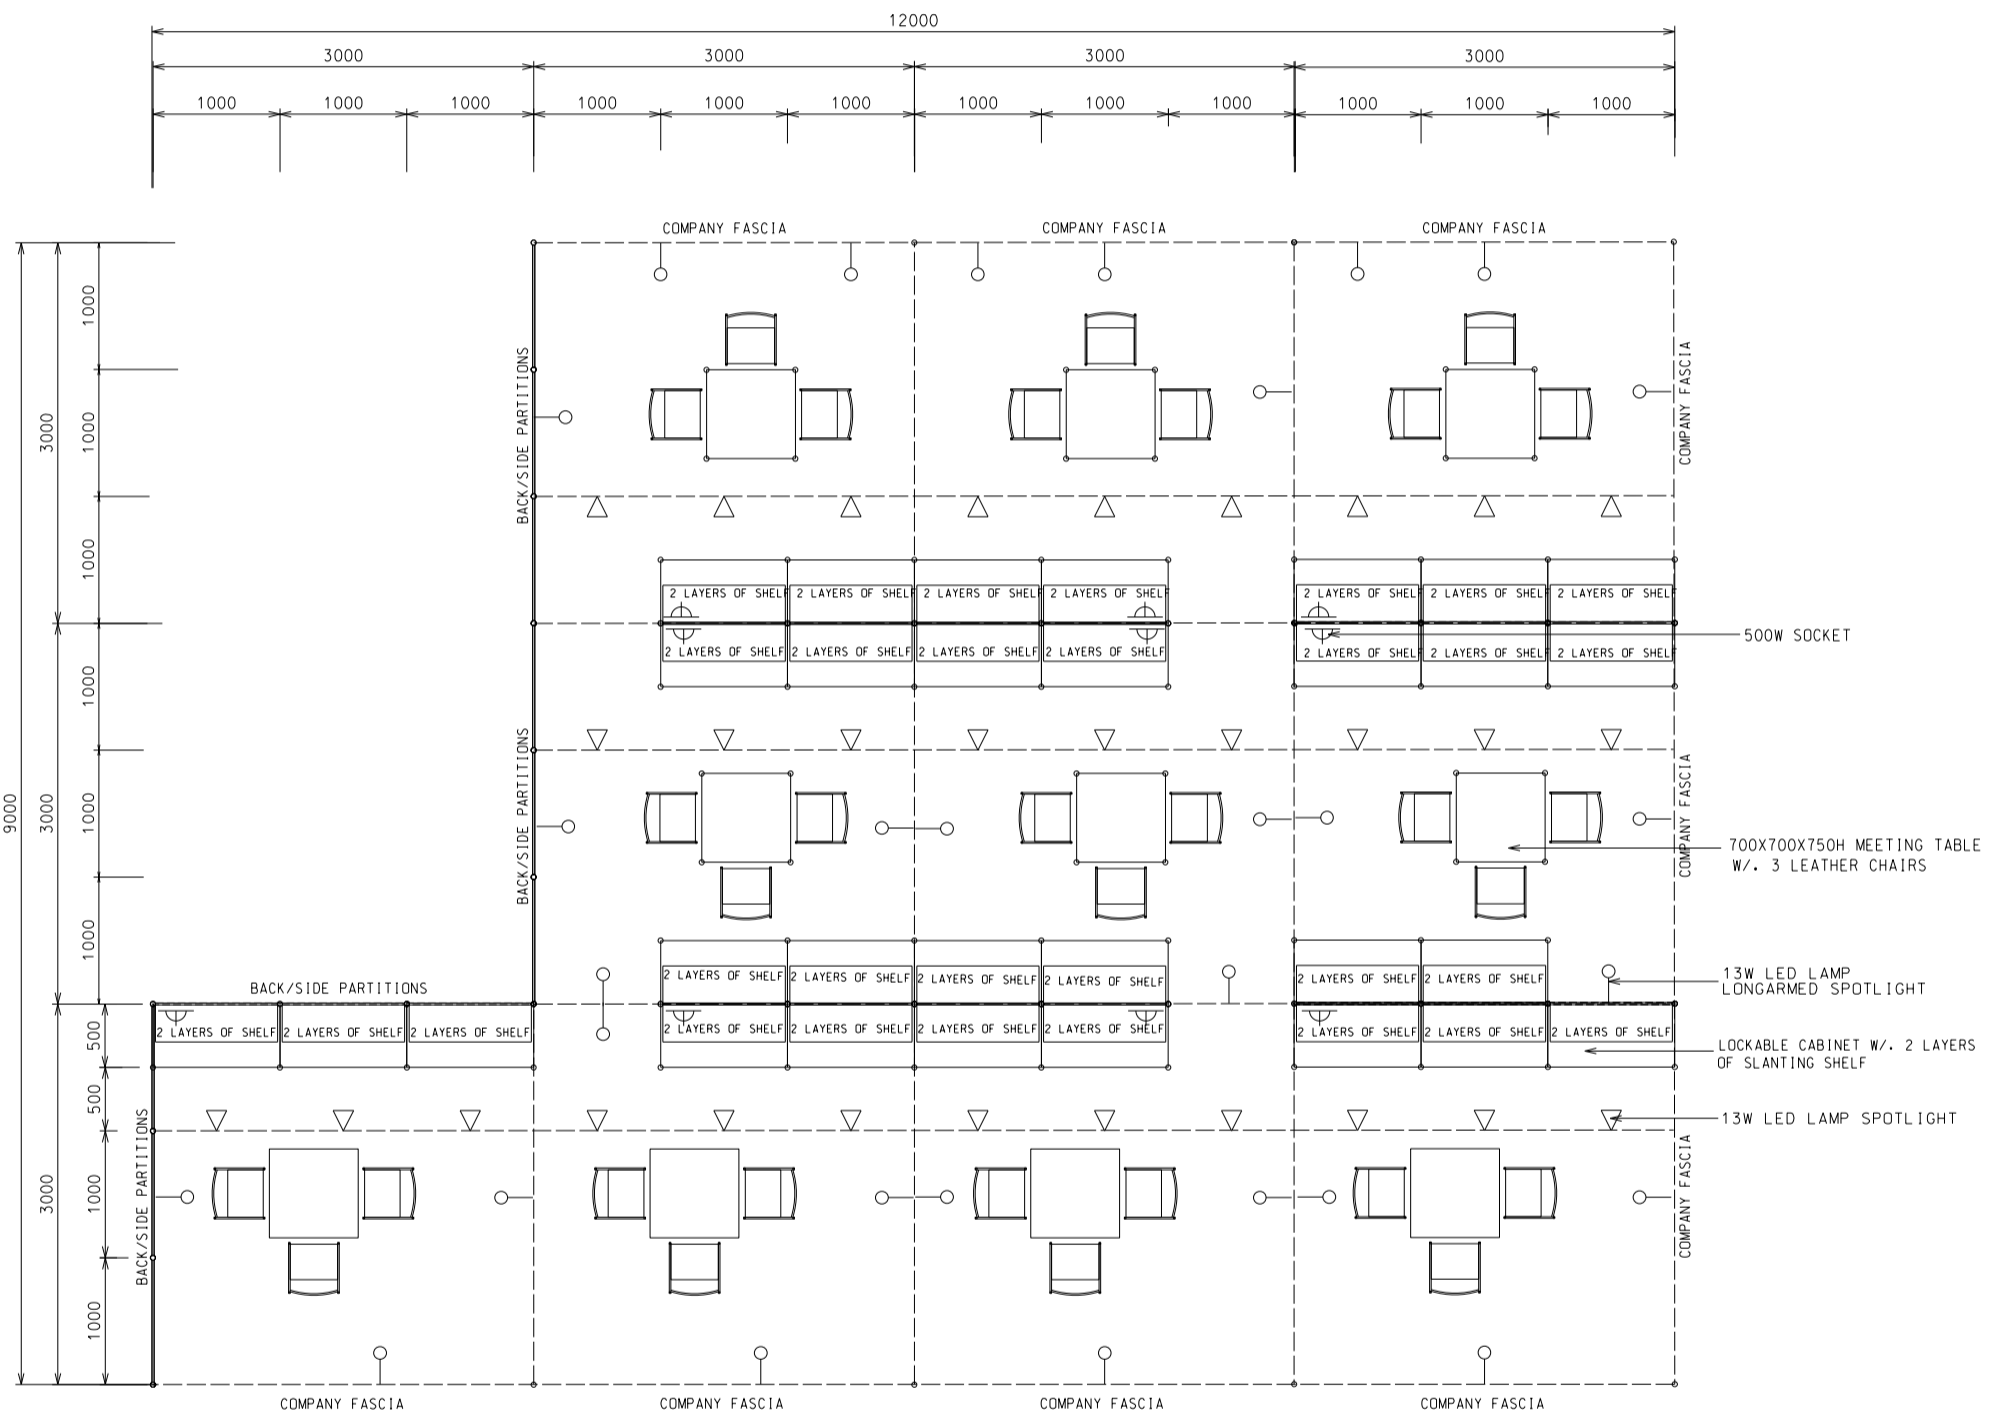

### 90 Sq.m. Odd Size Peninsula Booth (A)

九十平方米半島攤位 (A)

BOOTH SPECIFICATIONS		QTY.
	1000W x 500D x 750H CABINET	30
	2000W x 300D SLOPE WOODEN DISPLAY SHELF	18
	3000W x 300D SLOPE WOODEN DISPLAY SHELF	8
	13W LED LAMP SPOTLIGHT (YELLOW LIGHT)	30
	13W LED LAMP LONGARMED SPOTLIGHT (YELLOW LIGHT)	30
	700W x 700D x 750H MEETING TABLE	10
	BLACK LEATHER CHAIR	30
	CEILING BEAM	55M
	500W SOCKET	10
	RUBBISH BIN & CARPET (90sqm.)	

### 九十平方米半島攤位 (A)

PLAN

BOOTH SPECIFICATIONS		QTY.
	1000W x 500D x 750H CABINET	30
	3000W x 300D SLOPE WOODEN DISPLAY SHELF	20
	13W LED LAMP SPOTLIGHT (YELLOW LIGHT)	30
	13W LED LAMP LONGARMED SPOTLIGHT (YELLOW LIGHT)	30
	700W x 700D x 750H MEETING TABLE	10
	BLACK LEATHER CHAIR	30
	CEILING BEAM	60M
	500W SOCKET	10
	RUBBISH BIN & CARPET (90sqm.)	

### 90 Sq.m. Odd Size 3 Sides Open Booth (A)

九十平方米三邊通道攤位 (A)

BOOTH SPECIFICATIONS		QTY.
	1000W x 500D x 750H CABINET	30
	2000W x 300D SLOPE WOODEN DISPLAY SHELF	12
	3000W x 300D SLOPE WOODEN DISPLAY SHELF	12
	13W LED LAMP SPOTLIGHT (YELLOW LIGHT)	30
	13W LED LAMP LONGARMED SPOTLIGHT (YELLOW LIGHT)	30
	700W x 700D x 750H MEETING TABLE	10
	BLACK LEATHER CHAIR	30
	CEILING BEAM	58M
	500W SOCKET	10
	RUBBISH BIN & CARPET (90sqm.)	