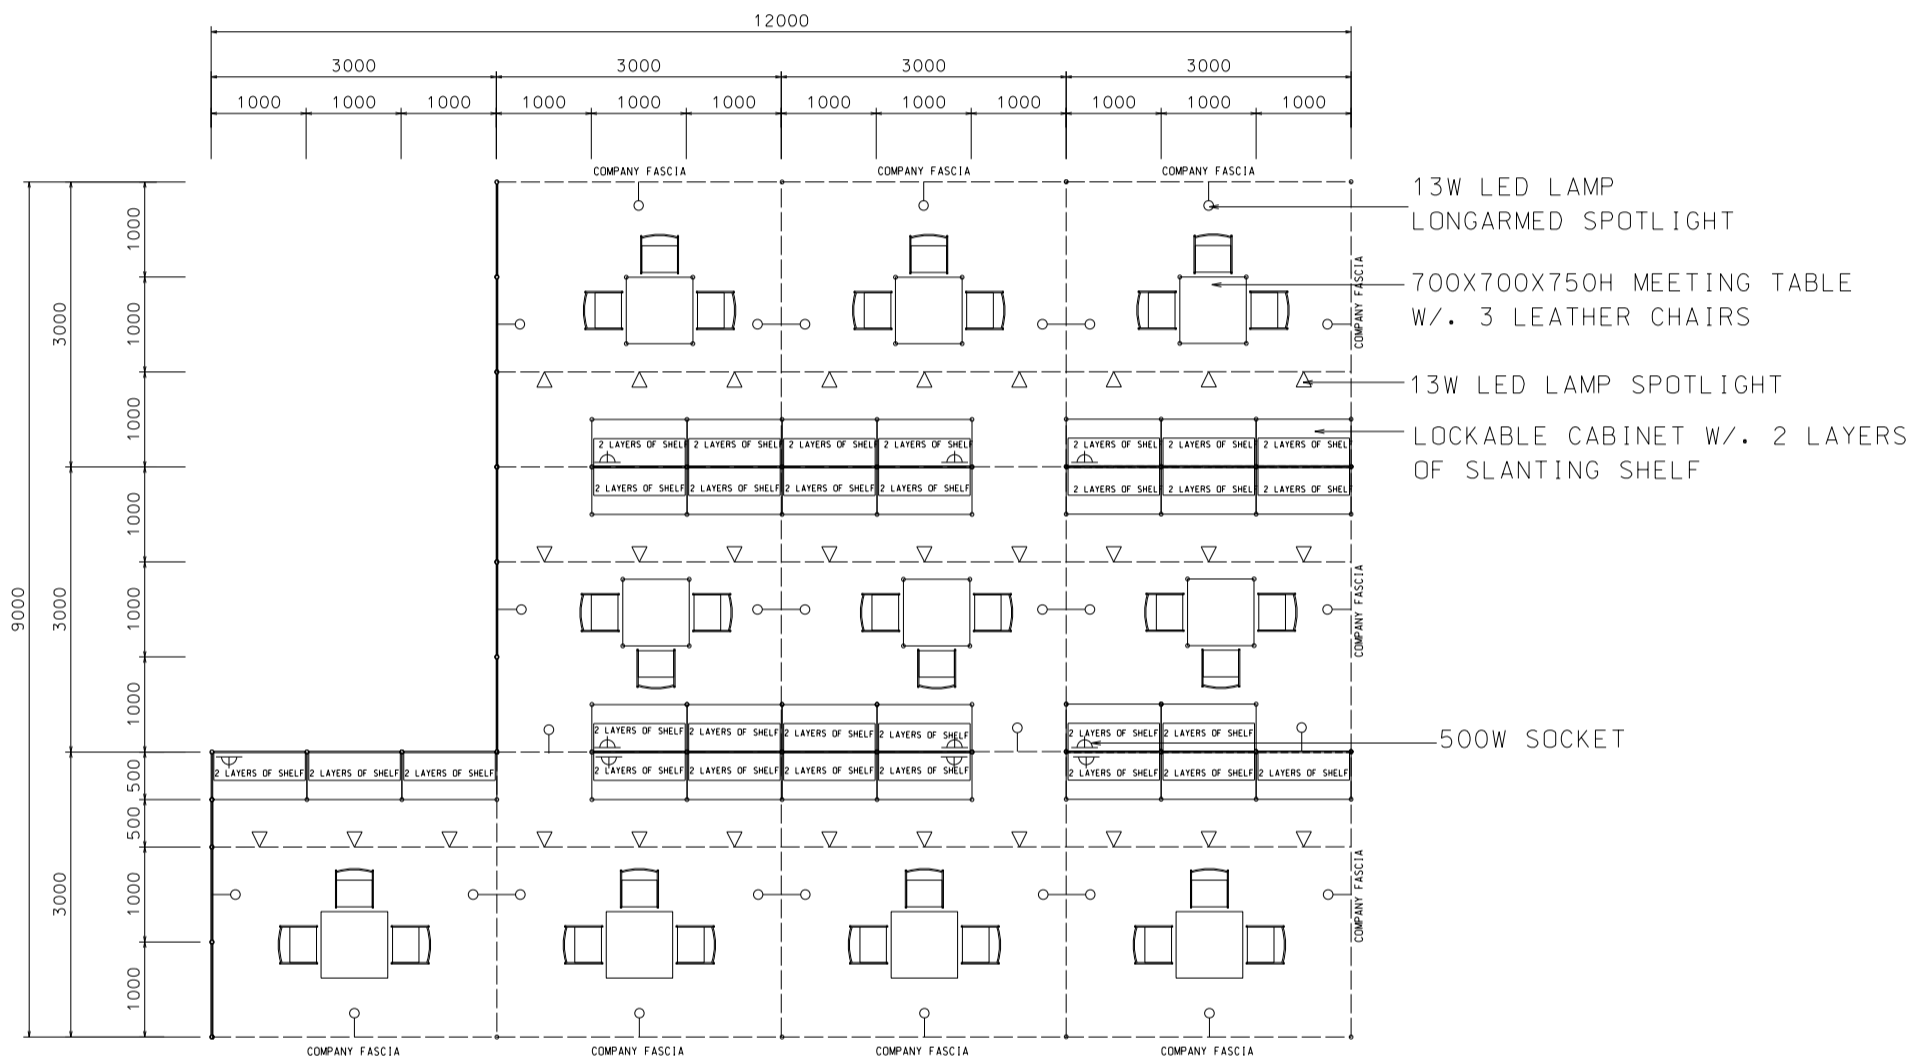

H

90 Sq.m. Odd Size Peninsula Booth (A)

九十平方米半島攤位 (A)

BOOTH SPECIFICATIONS		QTY.
	1000W x 500D x 750H CABINET	30
	2000W x 300D SLOPE WOODEN DISPLAY SHELF	18
	3000W x 300D SLOPE WOODEN DISPLAY SHELF	8
	13W LED LAMP SPOTLIGHT (YELLOW LIGHT)	30
	13W LED LAMP LONGARMED SPOTLIGHT (YELLOW LIGHT)	30
	700W x 700D x 750H MEETING TABLE	10
	BLACK LEATHER CHAIR	30
	CEILING BEAM	55M
	500W SOCKET	10
	RUBBISH BIN & CARPET (90sqm.)	

*The Hong Kong Trade Development Council reserves the right to change the configuration if necessary.

*如有需要，香港貿易發展局有權更改攤位結構。