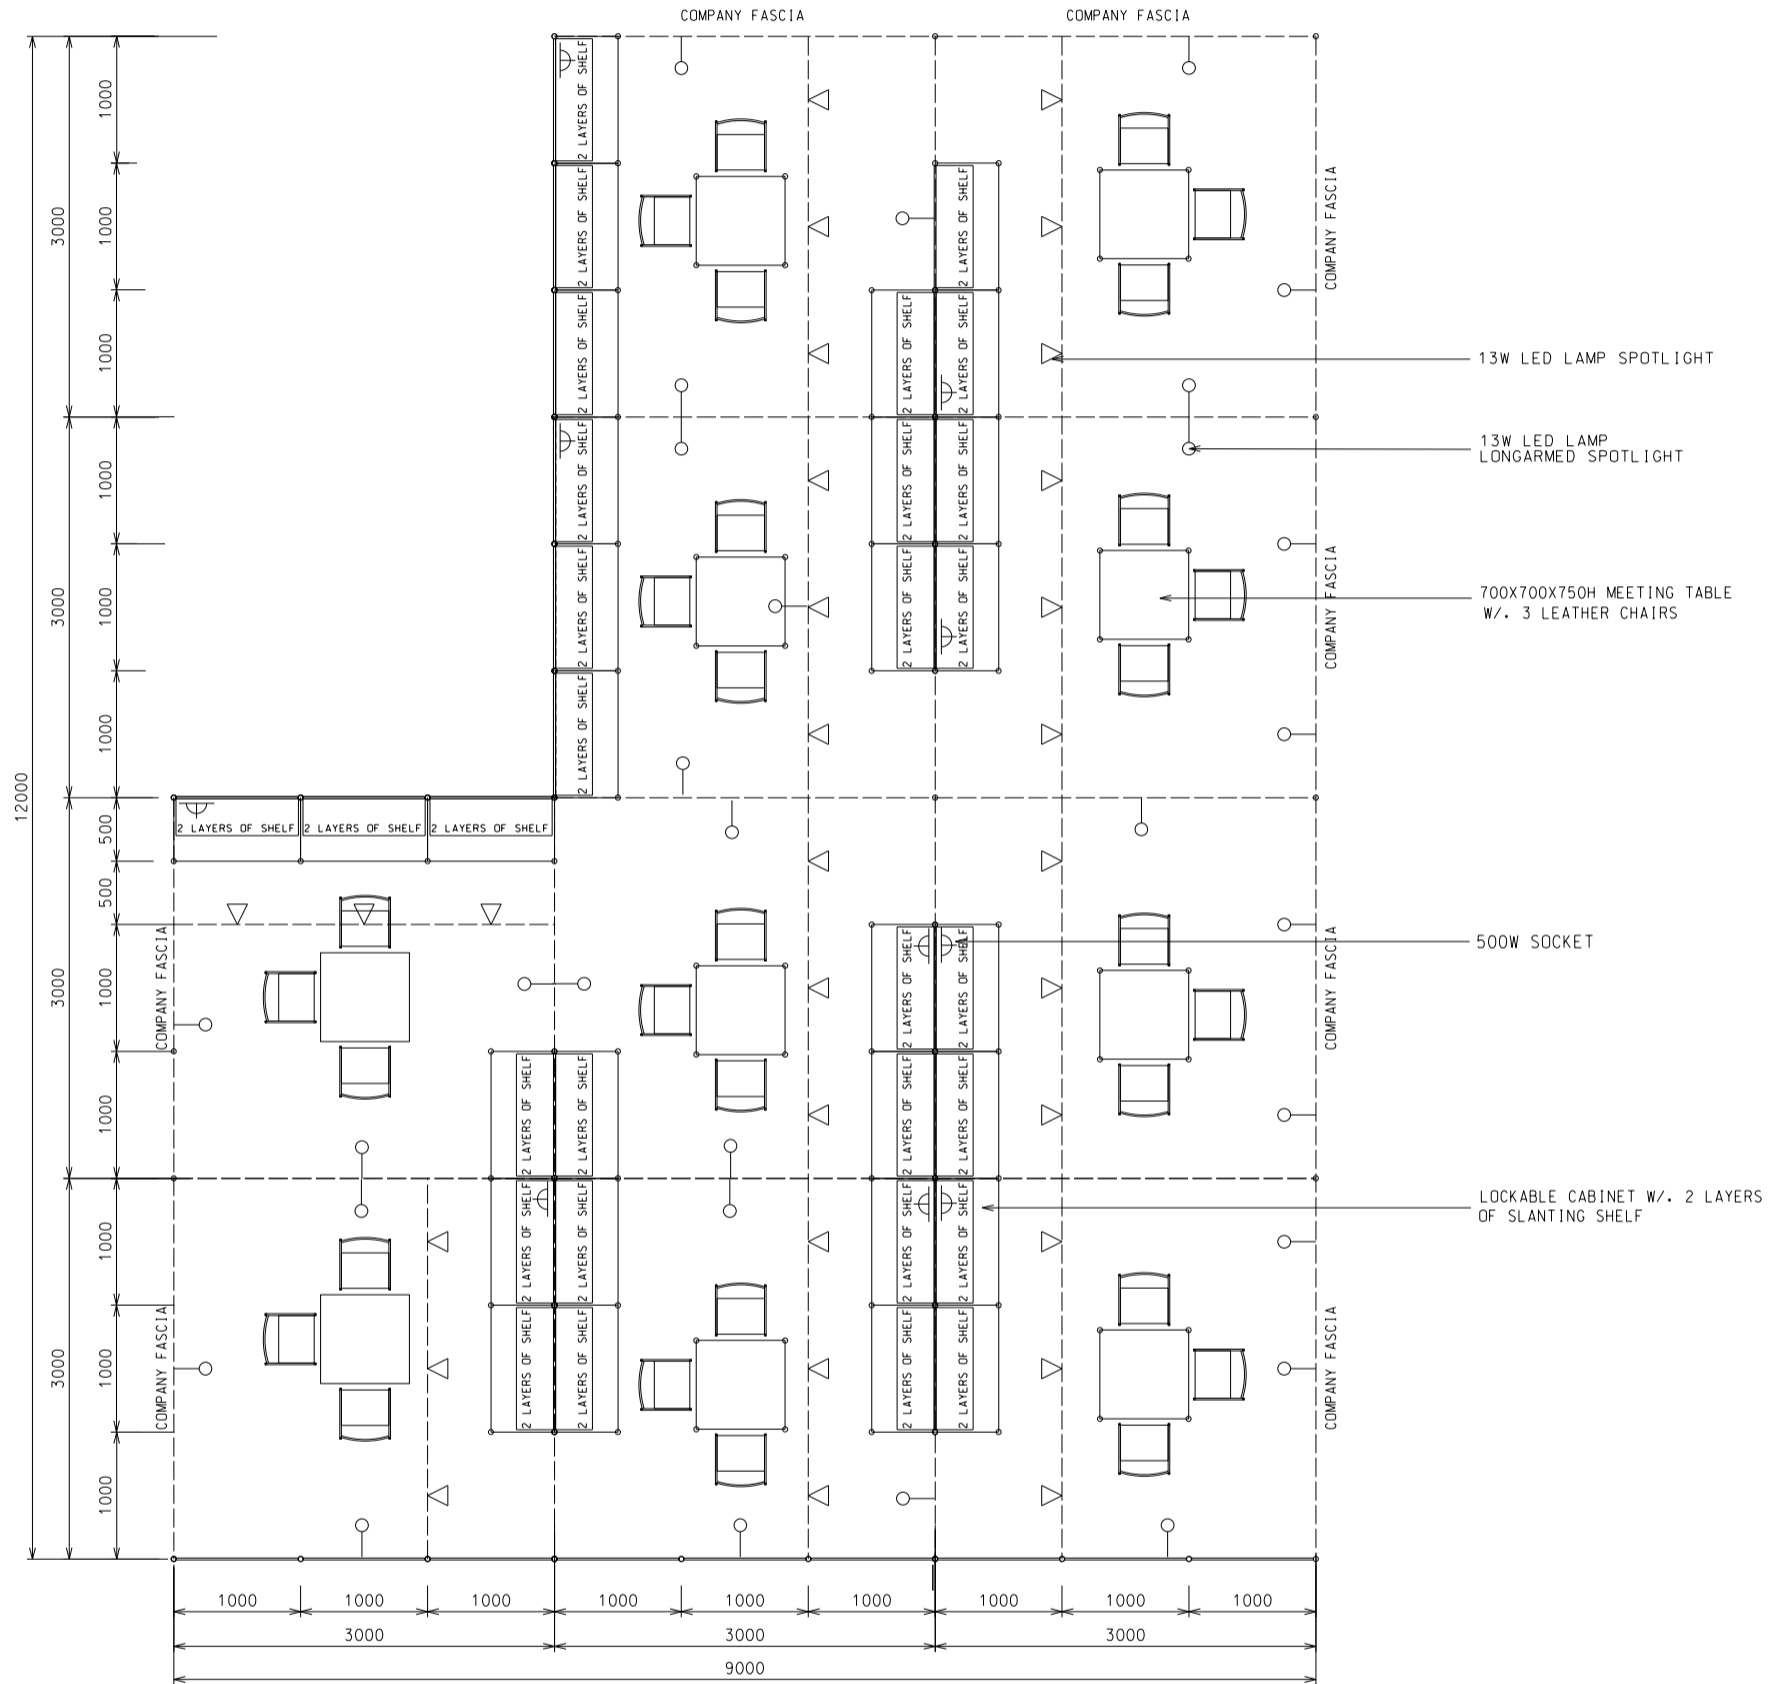

### 90 Sq.m. Odd Size Peninsula Booth (A)

九十平方米半島攤位 (A)

BOOTH SPECIFICATIONS		QTY.
	1000W x 500D x 750H CABINET	30
	2000W x 300D SLOPE WOODEN DISPLAY SHELF	18
	3000W x 300D SLOPE WOODEN DISPLAY SHELF	8
	13W LED LAMP SPOTLIGHT (YELLOW LIGHT)	30
	13W LED LAMP LONGARMED SPOTLIGHT (YELLOW LIGHT)	30
	700W x 700D x 750H MEETING TABLE	10
	BLACK LEATHER CHAIR	30
	CEILING BEAM	55M
	500W SOCKET	10
	RUBBISH BIN & CARPET (90sqm.)	

### 九十平方米半島攤位 (A)

PLAN

BOOTH SPECIFICATIONS		QTY.
	1000W x 500D x 750H CABINET	30
	3000W x 300D SLOPE WOODEN DISPLAY SHELF	20
	13W LED LAMP SPOTLIGHT (YELLOW LIGHT)	30
	13W LED LAMP LONGARMED SPOTLIGHT (YELLOW LIGHT)	30
	700W x 700D x 750H MEETING TABLE	10
	BLACK LEATHER CHAIR	30
	CEILING BEAM	60M
	500W SOCKET	10
	RUBBISH BIN & CARPET (90sqm.)	

### 90 Sq.m. Odd Size 3 Sides Open Booth (A)

九十平方米三邊通道攤位 (A)

BOOTH SPECIFICATIONS		QTY.
	1000W x 500D x 750H CABINET	30
	2000W x 300D SLOPE WOODEN DISPLAY SHELF	12
	3000W x 300D SLOPE WOODEN DISPLAY SHELF	12
	13W LED LAMP SPOTLIGHT (YELLOW LIGHT)	30
	13W LED LAMP LONGARMED SPOTLIGHT (YELLOW LIGHT)	30
	700W x 700D x 750H MEETING TABLE	10
	BLACK LEATHER CHAIR	30
	CEILING BEAM	58M
	500W SOCKET	10
	RUBBISH BIN & CARPET (90sqm.)	