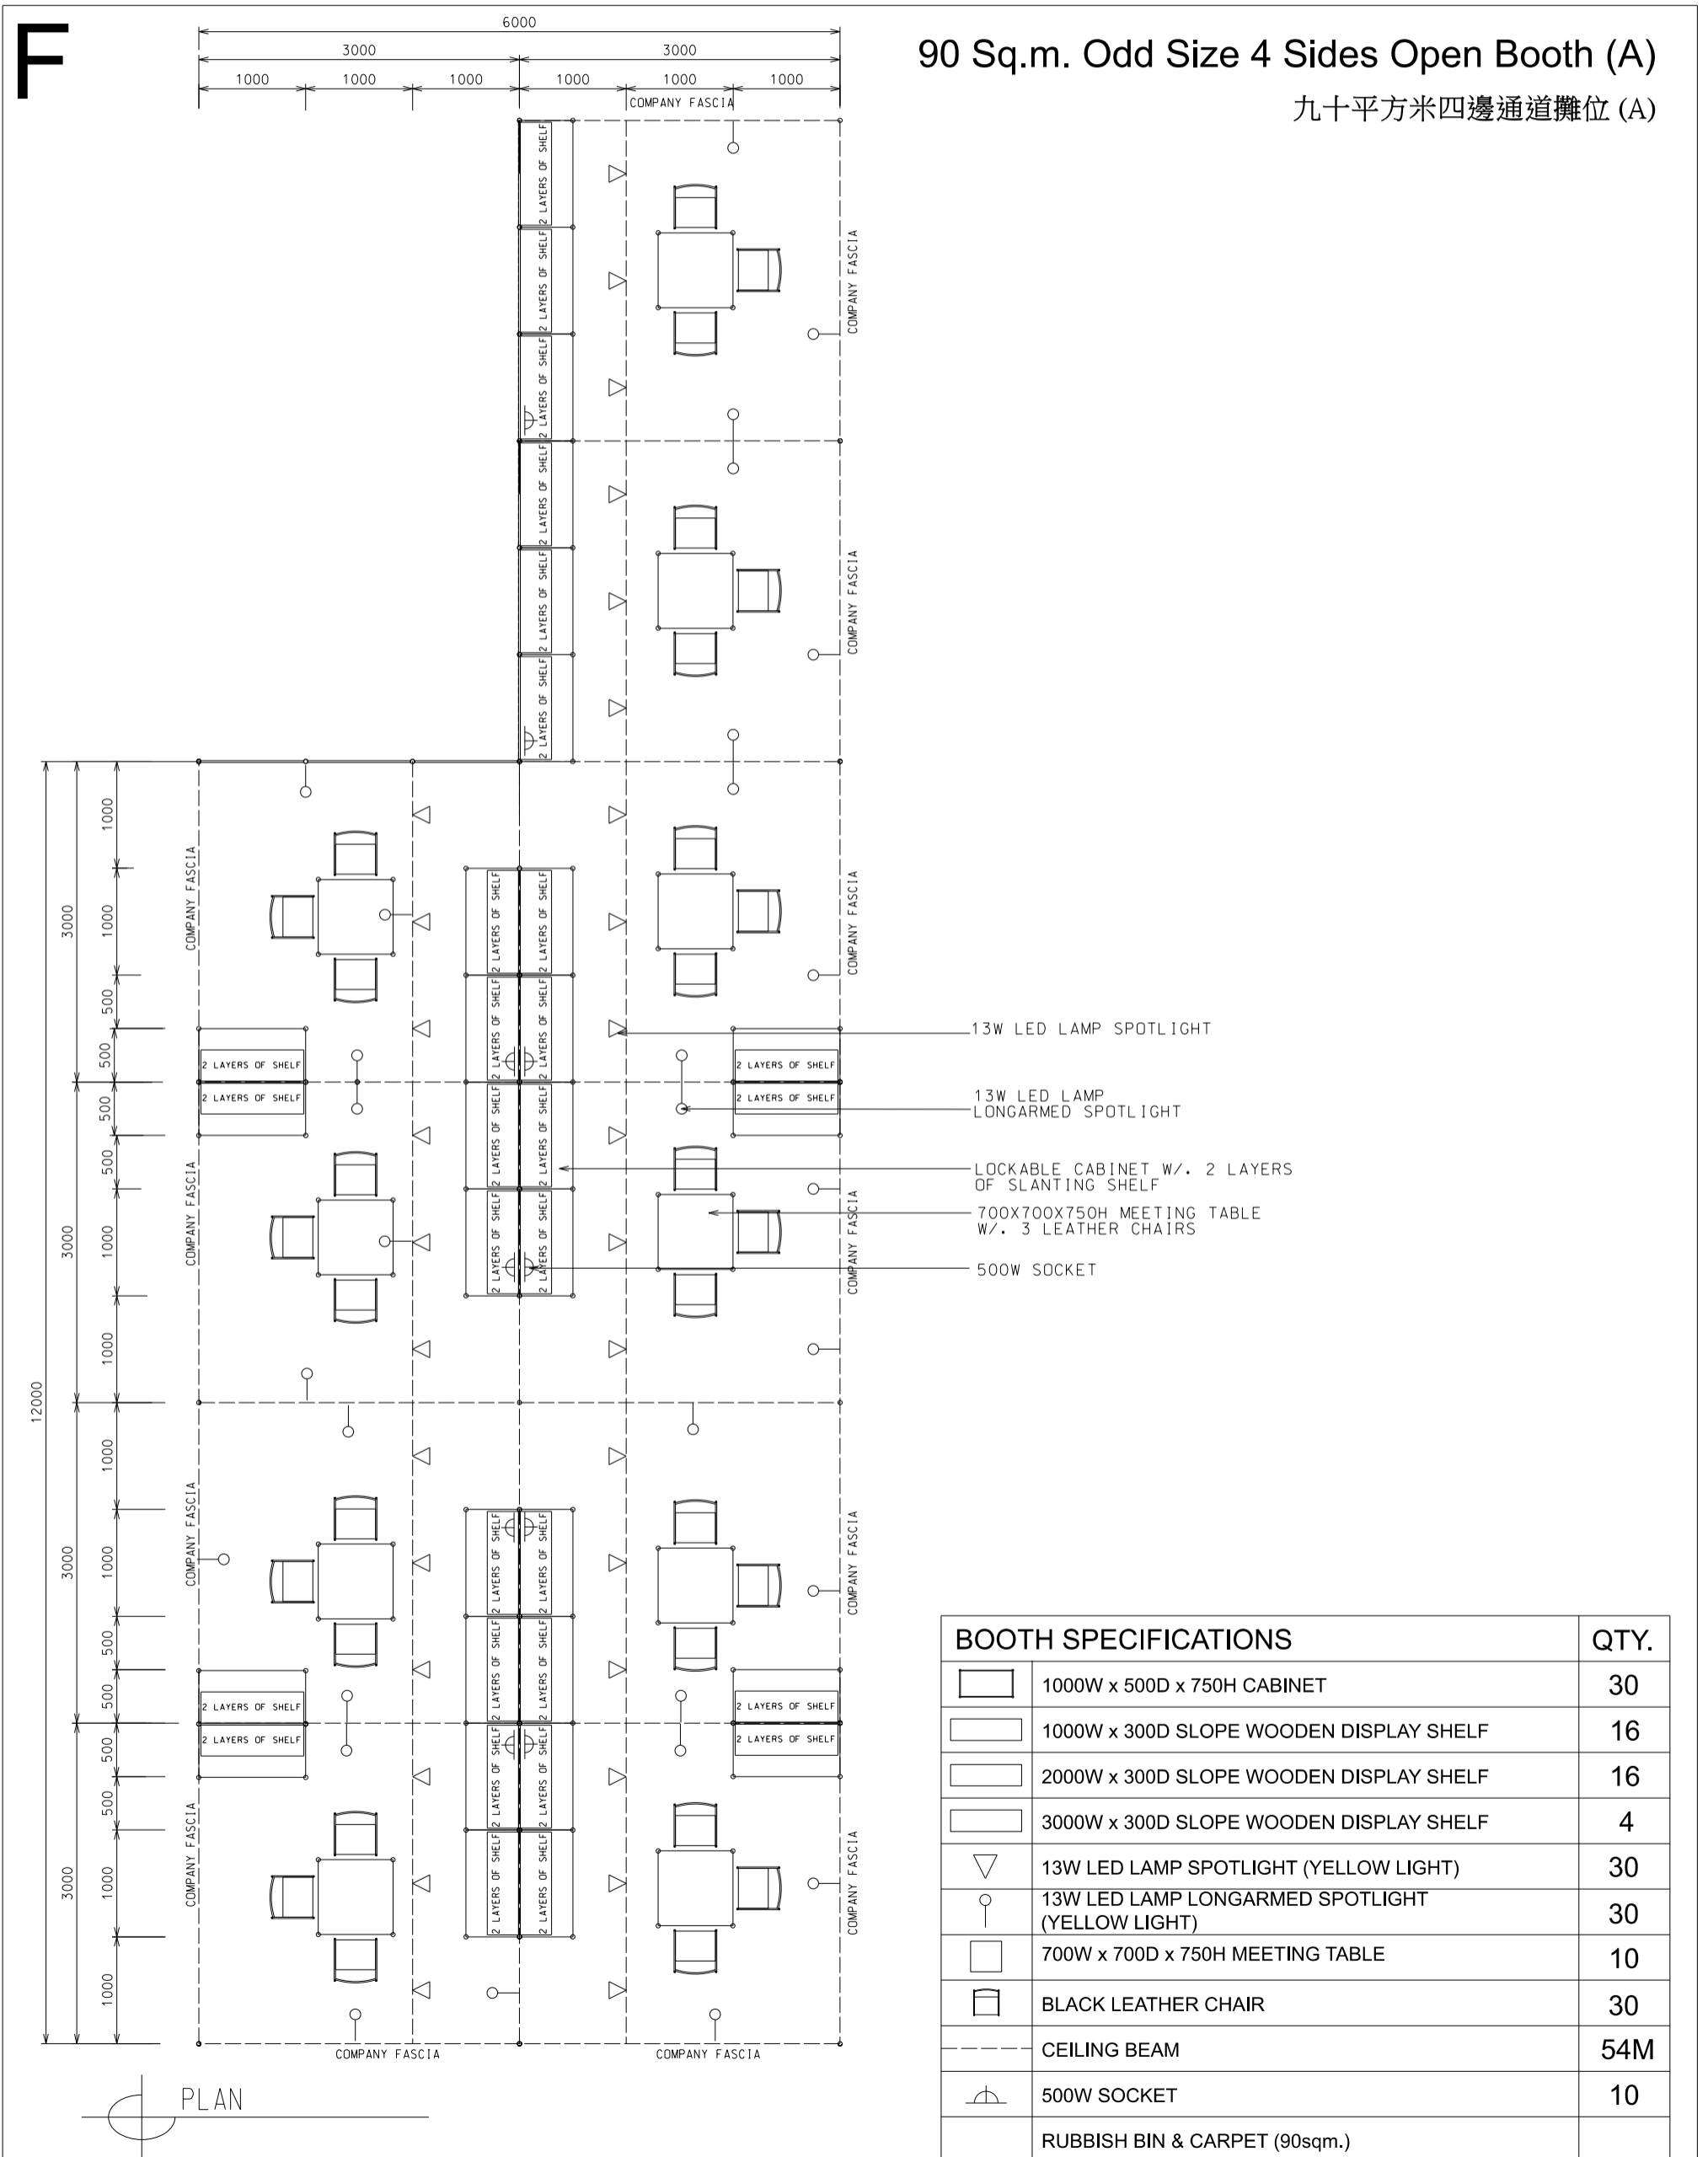

*The Hong Kong Trade Development Council reserves the right to change the configuration if necessary.

*如有需要，香港貿易發展局有權更改攤位結構。