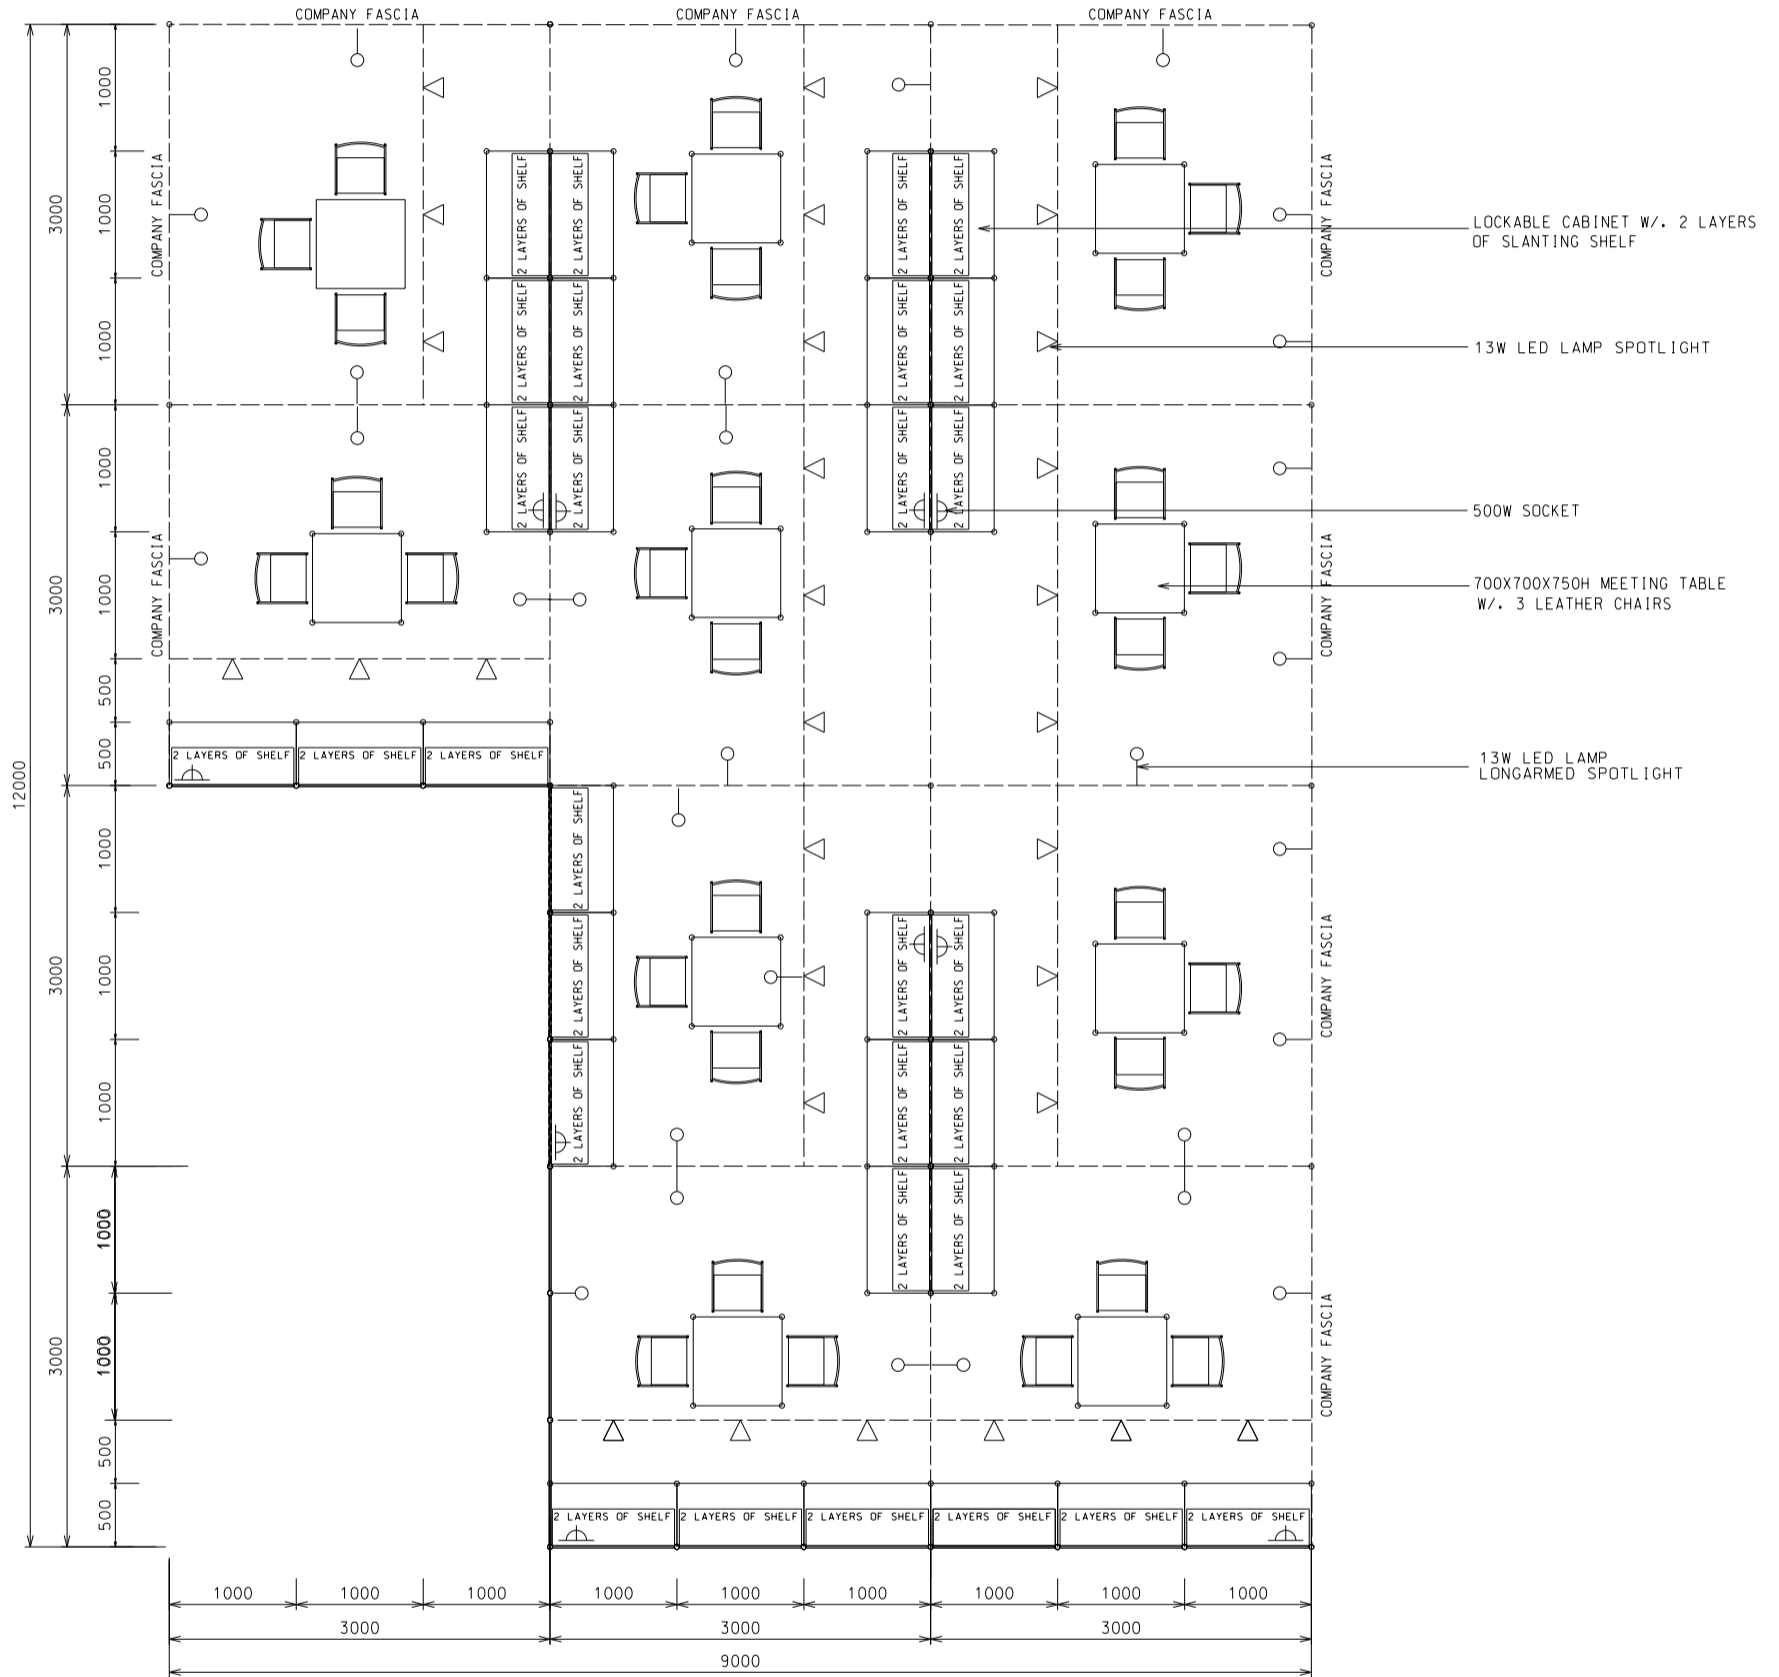

### 90 Sq.m. Odd Size Peninsula Booth (A)

九十平方米半島攤位 (A)

BOOTH SPECIFICATIONS		QTY.
	1000W x 500D x 750H CABINET	30
	2000W x 300D SLOPE WOODEN DISPLAY SHELF	18
	3000W x 300D SLOPE WOODEN DISPLAY SHELF	8
	13W LED LAMP SPOTLIGHT (YELLOW LIGHT)	30
	13W LED LAMP LONGARMED SPOTLIGHT (YELLOW LIGHT)	30
	700W x 700D x 750H MEETING TABLE	10
	BLACK LEATHER CHAIR	30
	CEILING BEAM	55M
	500W SOCKET	10
	RUBBISH BIN & CARPET (90sqm.)	

### 90 Sq.m. Odd Size Peninsula Booth (A)

### 九十平方米半島攤位 (A)

PLAN

BOOTH SPECIFICATIONS		QTY.
	1000W x 500D x 750H CABINET	30
	3000W x 300D SLOPE WOODEN DISPLAY SHELF	20
	13W LED LAMP SPOTLIGHT (YELLOW LIGHT)	30
	13W LED LAMP LONGARMED SPOTLIGHT (YELLOW LIGHT)	30
	700W x 700D x 750H MEETING TABLE	10
	BLACK LEATHER CHAIR	30
	CEILING BEAM	60M
	500W SOCKET	10
	RUBBISH BIN & CARPET (90sqm.)	