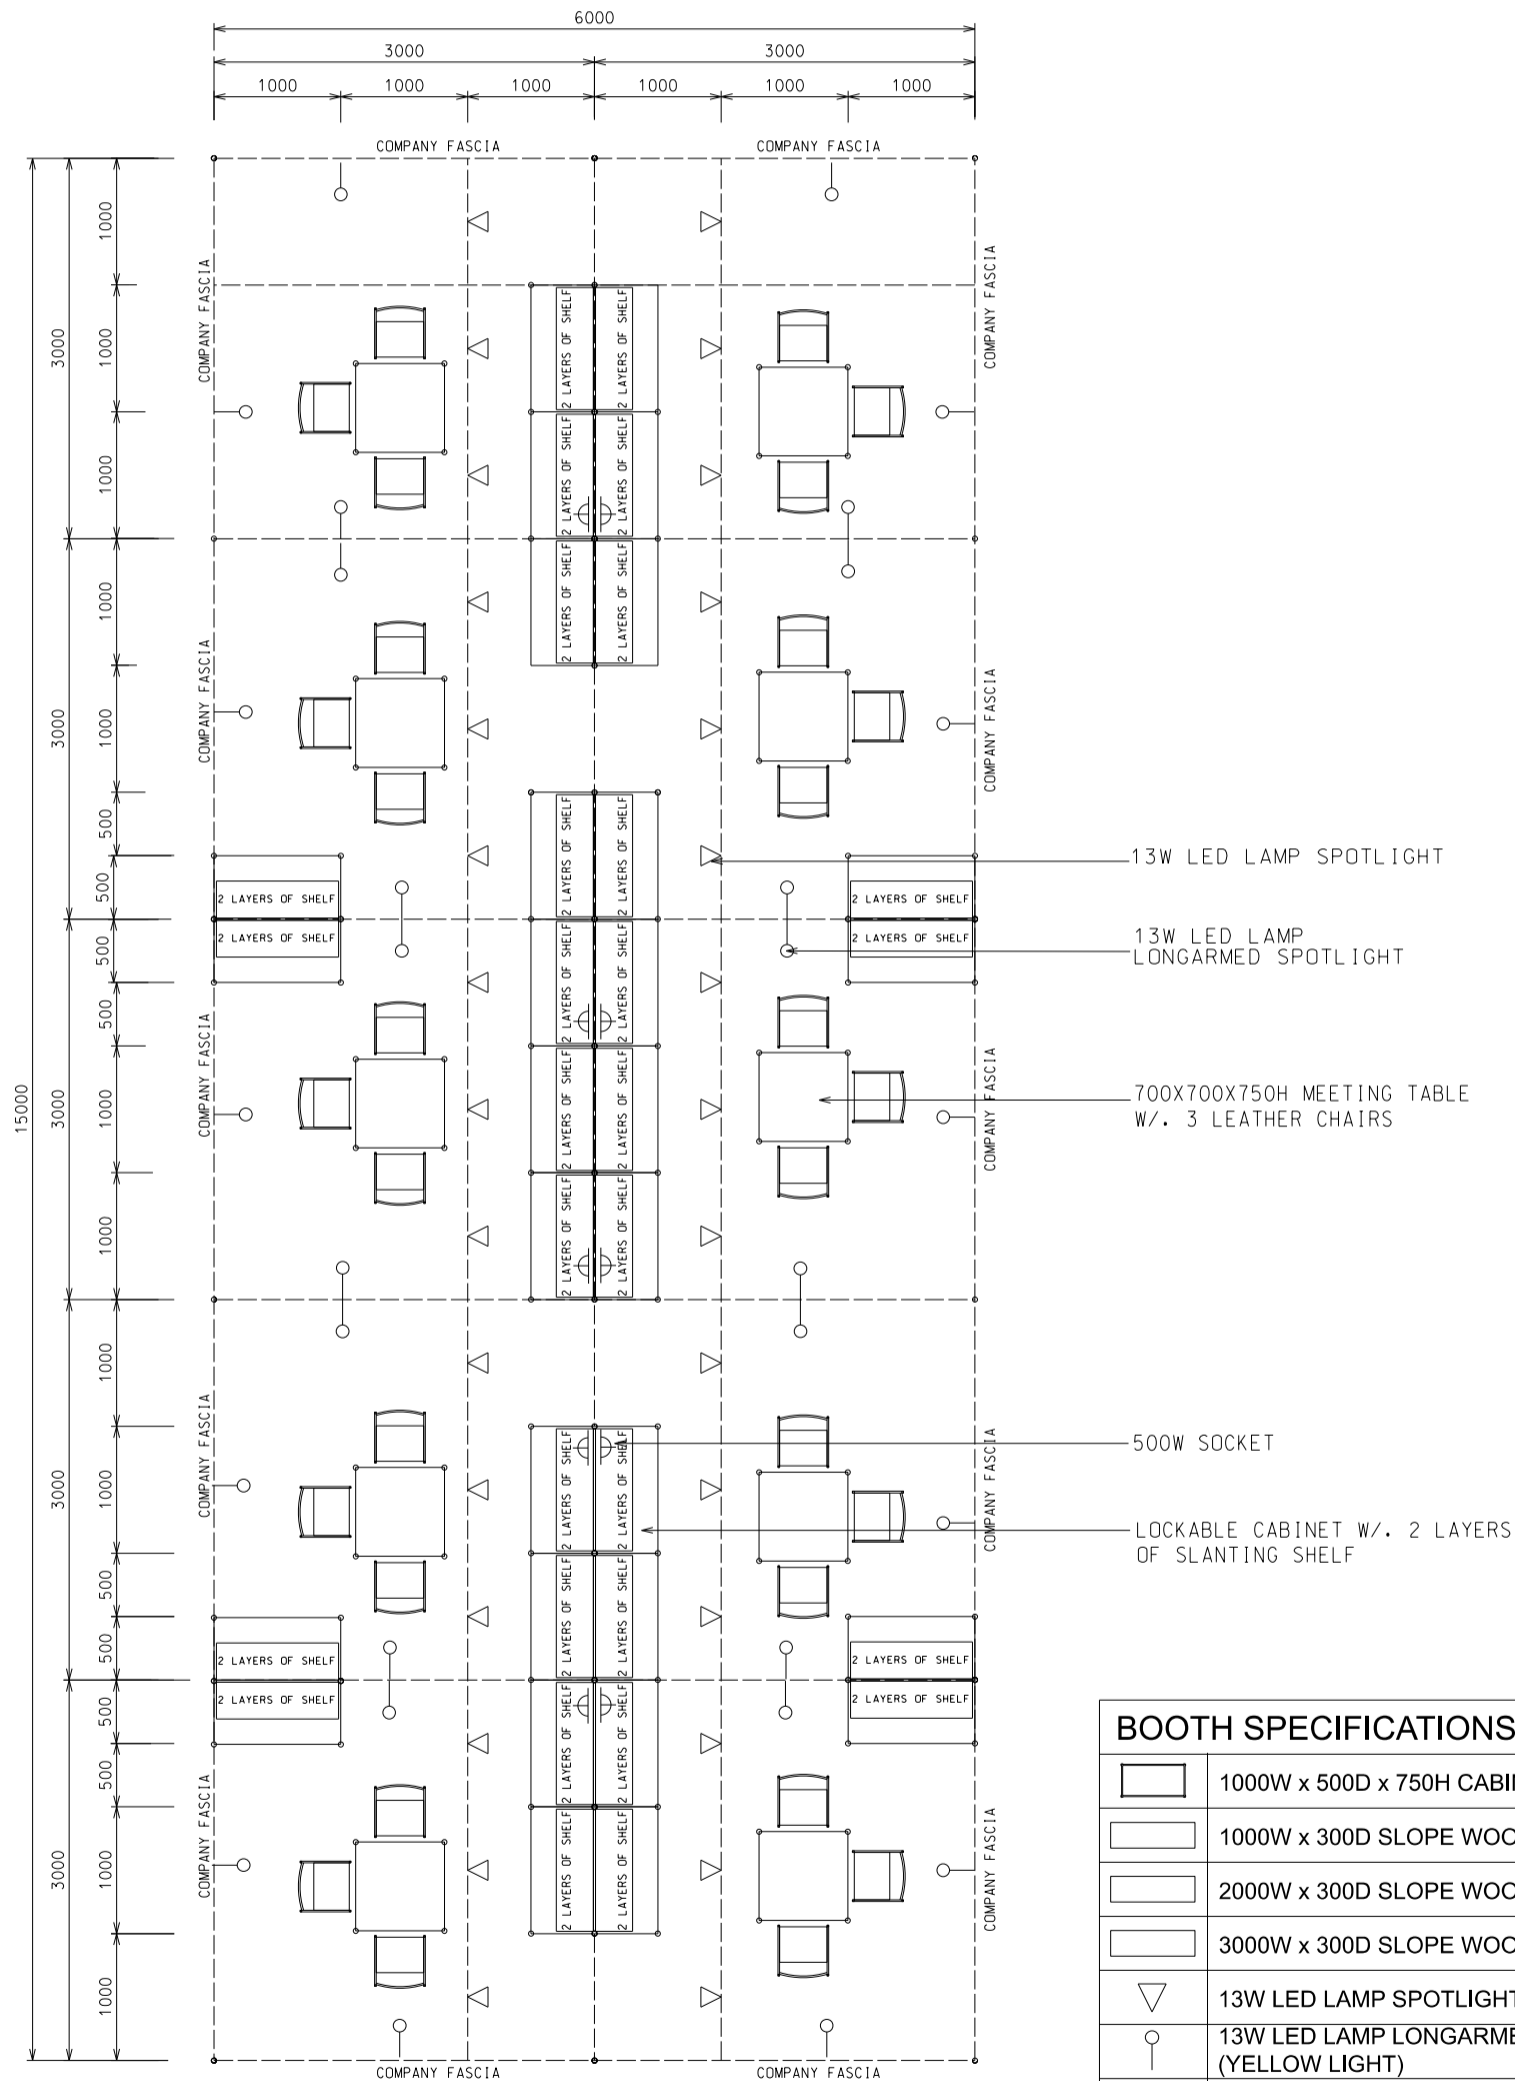

### 90 Sq.m. Odd Size Peninsula Booth (A)

九十平方米半島攤位 (A)

BOOTH SPECIFICATIONS		QTY.
	1000W x 500D x 750H CABINET	30
	2000W x 300D SLOPE WOODEN DISPLAY SHELF	18
	3000W x 300D SLOPE WOODEN DISPLAY SHELF	8
	13W LED LAMP SPOTLIGHT (YELLOW LIGHT)	30
	13W LED LAMP LONGARMED SPOTLIGHT (YELLOW LIGHT)	30
	700W x 700D x 750H MEETING TABLE	10
	BLACK LEATHER CHAIR	30
	CEILING BEAM	55M
	500W SOCKET	10
	RUBBISH BIN & CARPET (90sqm.)	

### 九十平方米半島攤位 (A)

PLAN

BOOTH SPECIFICATIONS		QTY.
	1000W x 500D x 750H CABINET	30
	3000W x 300D SLOPE WOODEN DISPLAY SHELF	20
	13W LED LAMP SPOTLIGHT (YELLOW LIGHT)	30
	13W LED LAMP LONGARMED SPOTLIGHT (YELLOW LIGHT)	30
	700W x 700D x 750H MEETING TABLE	10
	BLACK LEATHER CHAIR	30
	CEILING BEAM	60M
	500W SOCKET	10
	RUBBISH BIN & CARPET (90sqm.)	

### 90 Sq.m. 4 Sides Open Booth (A)

九十平方米四邊通道攤位 (A)

BOOTH SPECIFICATIONS		QTY.
	1000W x 500D x 750H CABINET	30
	1000W x 300D SLOPE WOODEN DISPLAY SHELF	16
	2000W x 300D SLOPE WOODEN DISPLAY SHELF	16
	3000W x 300D SLOPE WOODEN DISPLAY SHELF	4
	13W LED LAMP SPOTLIGHT (YELLOW LIGHT)	30
	13W LED LAMP LONGARMED SPOTLIGHT (YELLOW LIGHT)	30
	700W x 700D x 750H MEETING TABLE	10
	BLACK LEATHER CHAIR	30
	CEILING BEAM	60M
	500W SOCKET	10
	RUBBISH BIN & CARPET (90sqm.)	