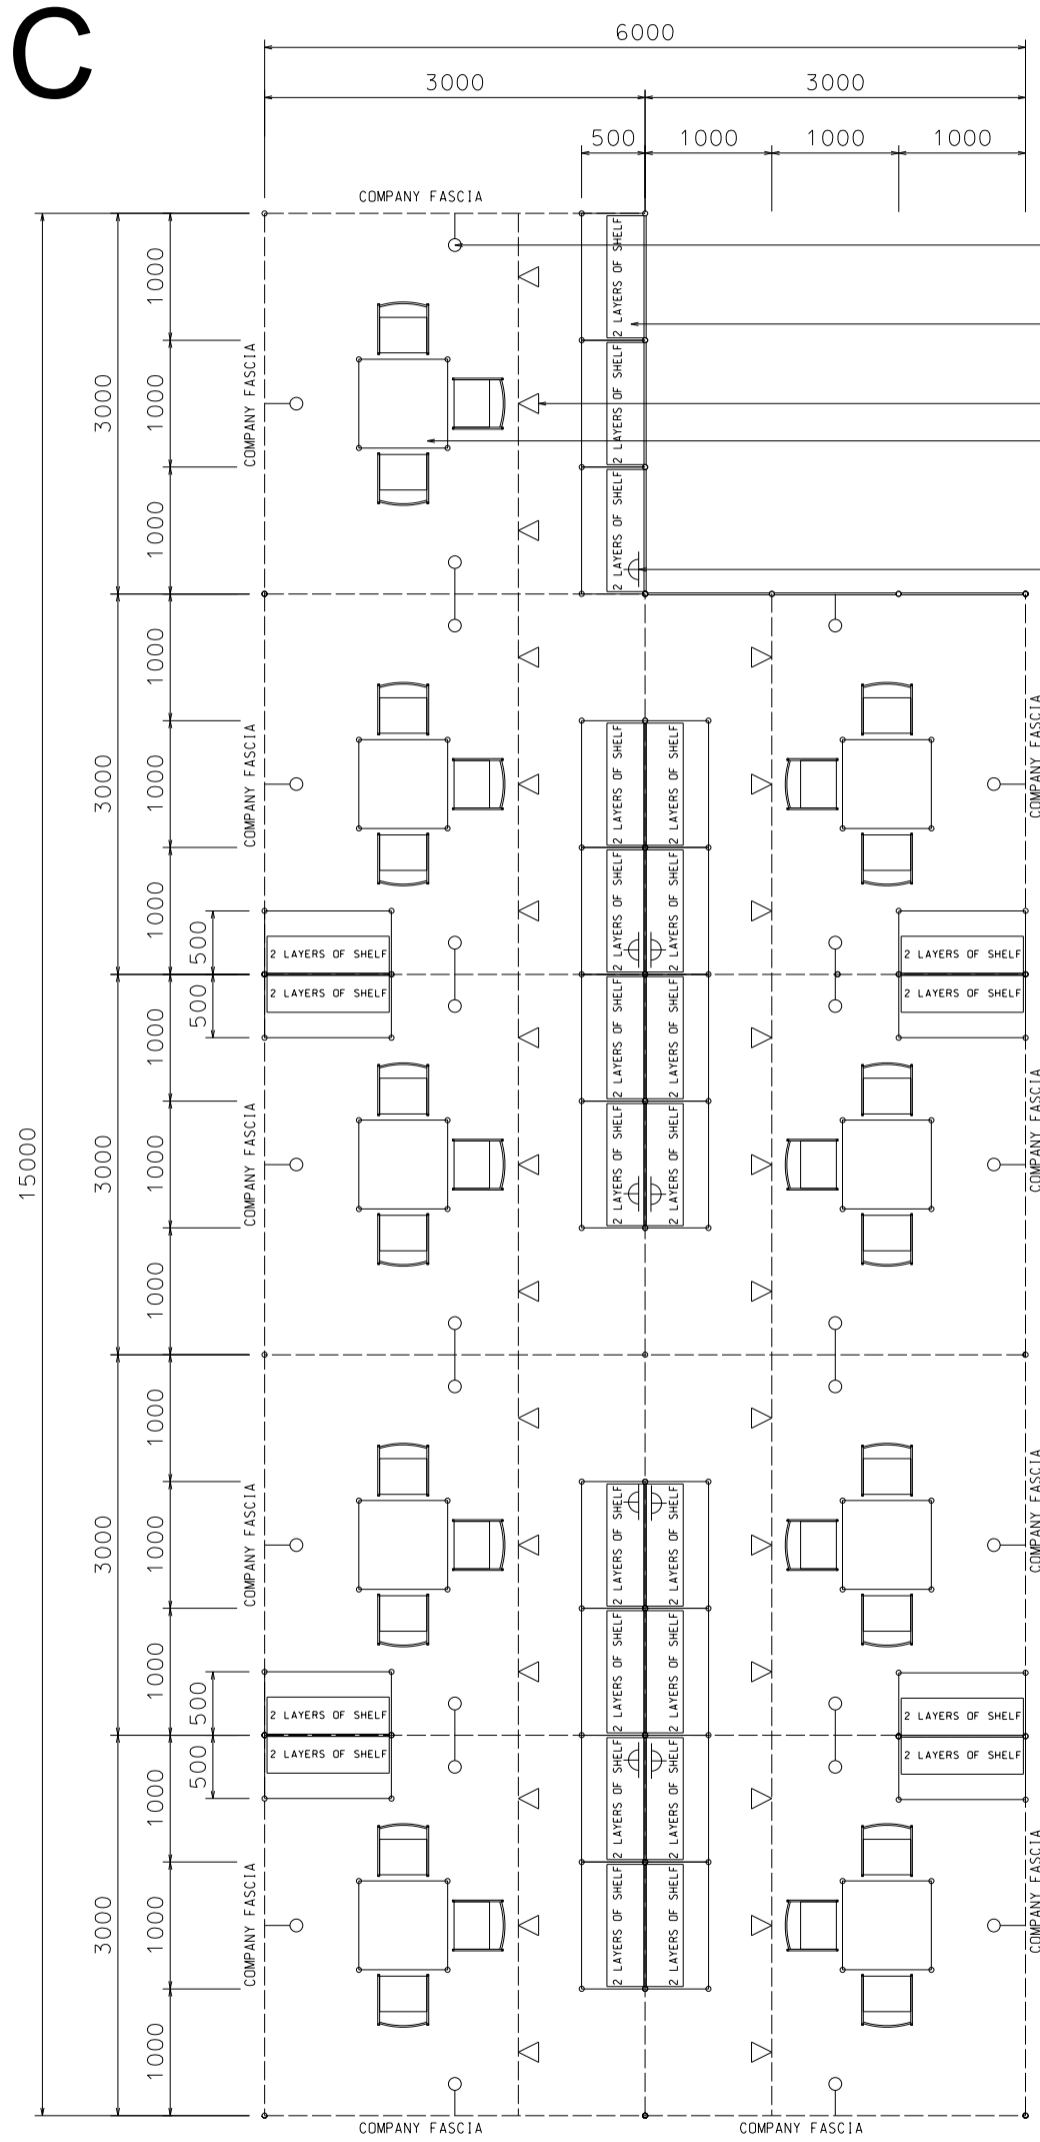

81 Sq.m. Odd Size Peninsula Booth (A)

八十一平方米半島攤位 (A)

BOOTH SPECIFICATIONS		QTY.
	1000W x 500D x 750H CABINET	27
	1000W x 300D SLOPE WOODEN DISPLAY SHELF	24
	3000W x 300D SLOPE WOODEN DISPLAY SHELF	10
	13W LED LAMP SPOTLIGHT (YELLOW LIGHT)	27
	13W LED LAMP LONGARMED SPOTLIGHT (YELLOW LIGHT)	27
	700W x 700D x 750H MEETING TABLE	9
	BLACK LEATHER CHAIR	27
	CEILING BEAM	57M
	500W SOCKET	9
	RUBBISH BIN & CARPET (81sqm.)	

*The Hong Kong Trade Development Council reserves the right to change the configuration if necessary.

*如有需要，香港貿易發展局有權更改攤位結構。

B

81 Sq.m. Peninsula Booth (A)

八十一平方米半島攤位 (A)

BOOTH SPECIFICATIONS		QTY.
	1000W x 500D x 750H CABINET	27
	1000W x 300D SLOPE WOODEN DISPLAY SHELF	16
	2000W x 300D SLOPE WOODEN DISPLAY SHELF	16
	3000W x 300D SLOPE WOODEN DISPLAY SHELF	2
	13W LED LAMP SPOTLIGHT (YELLOW LIGHT)	27
	13W LED LAMP LONGARMED SPOTLIGHT (YELLOW LIGHT)	27
	700W x 700D x 750H MEETING TABLE	9
	BLACK LEATHER CHAIR	27
	CEILING BEAM	48M
	500W SOCKET	9
	RUBBISH BIN & CARPET (81sqm.)	

*The Hong Kong Trade Development Council reserves the right to change the configuration if necessary.

*如有需要，香港貿易發展局有權更改攤位結構。

81 Sq.m. 4 Sides Open Booth (A)

八十一平方米四邊通道攤位 (A)

- 13W LED LAMP LONGARMED SPOTLIGHT
- LOCKABLE CABINET W/. 2 LAYERS OF SLANTING SHELF
- 13W LED LAMP SPOTLIGHT
- 700X700X750H MEETING TABLE W/. 3 LEATHER CHAIRS
- 500W SOCKET

PLAN

BOOTH SPECIFICATIONS		QTY.
	1000W x 500D x 750H CABINET	27
	1000W x 300D SLOPE WOODEN DISPLAY SHELF	16
	2000W x 300D SLOPE WOODEN DISPLAY SHELF	16
	3000W x 300D SLOPE WOODEN DISPLAY SHELF	2
	13W LED LAMP SPOTLIGHT (YELLOW LIGHT)	27
	13W LED LAMP LONGARMED SPOTLIGHT (YELLOW LIGHT)	27
	700W x 700D x 750H MEETING TABLE	9
	BLACK LEATHER CHAIR	27
	CEILING BEAM	48M
	500W SOCKET	9
RUBBISH BIN & CARPET (81sqm.)		