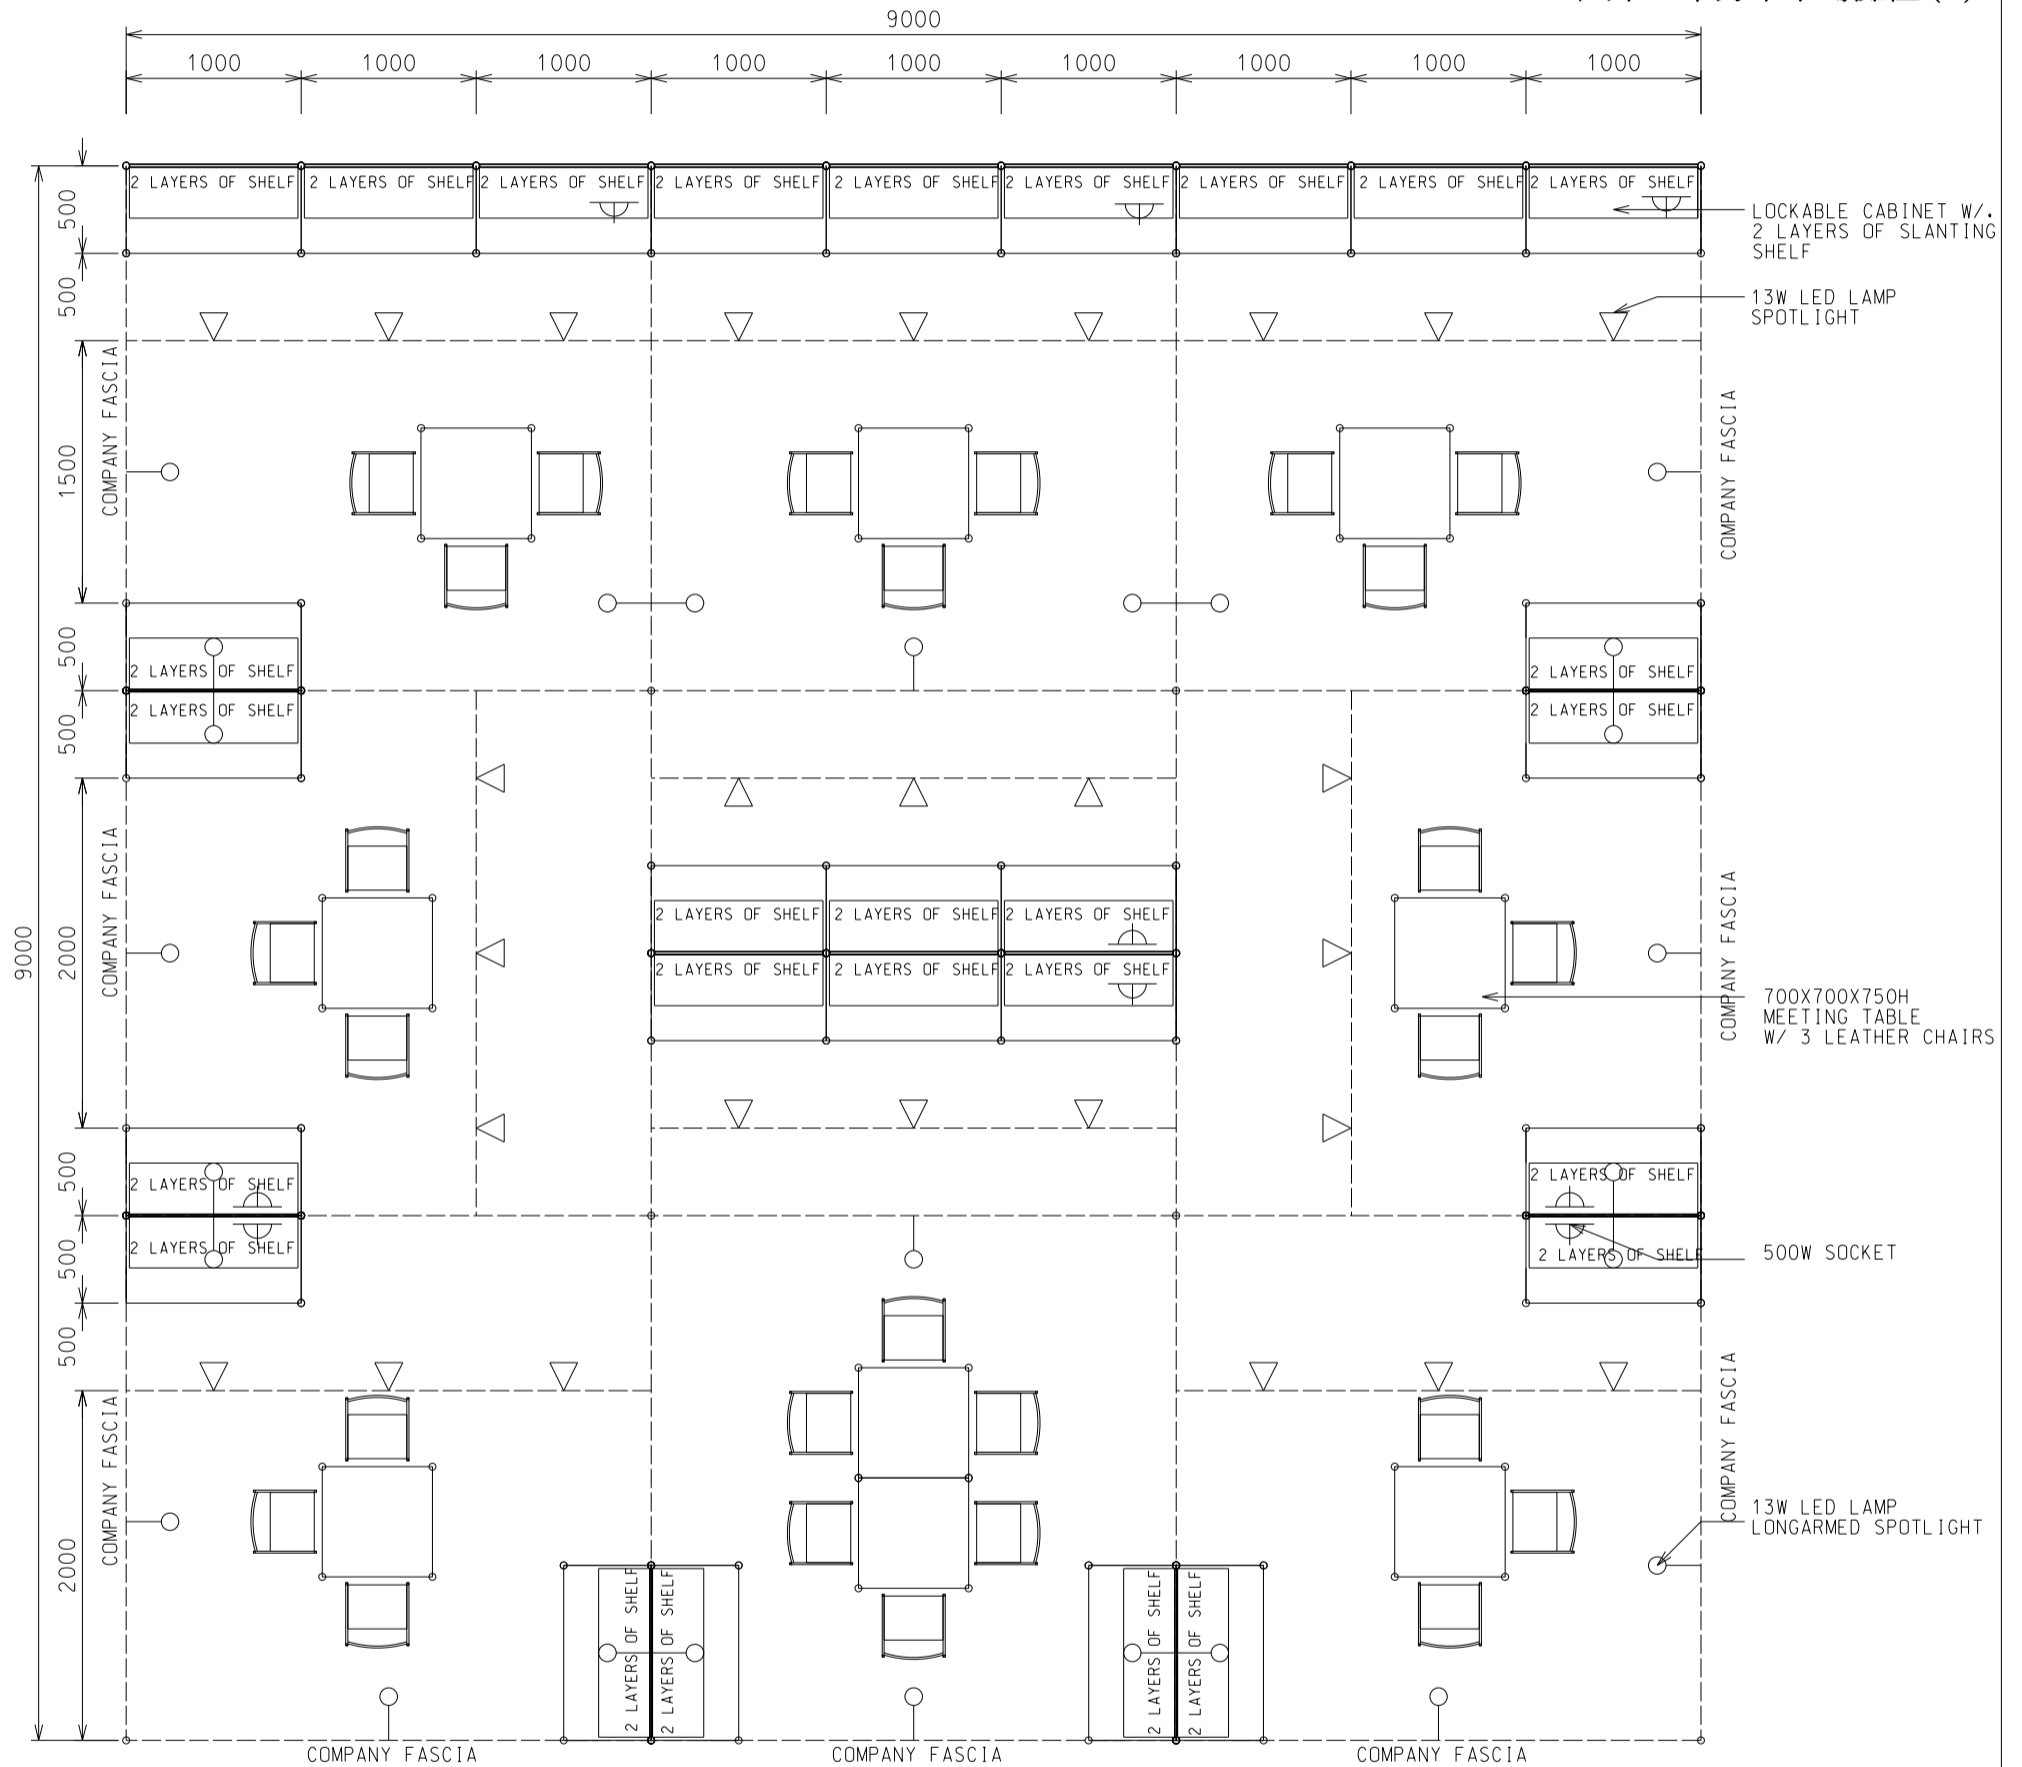

81 Sq.m. Odd Size Peninsula Booth (A)

八十一平方米半島攤位 (A)

BOOTH SPECIFICATIONS		QTY.
	1000W x 500D x 750H CABINET	27
	1000W x 300D SLOPE WOODEN DISPLAY SHELF	24
	3000W x 300D SLOPE WOODEN DISPLAY SHELF	10
	13W LED LAMP SPOTLIGHT (YELLOW LIGHT)	27
	13W LED LAMP LONGARMED SPOTLIGHT (YELLOW LIGHT)	27
	700W x 700D x 750H MEETING TABLE	9
	BLACK LEATHER CHAIR	27
	CEILING BEAM	57M
	500W SOCKET	9
	RUBBISH BIN & CARPET (81sqm.)	

*The Hong Kong Trade Development Council reserves the right to change the configuration if necessary.

*如有需要，香港貿易發展局有權更改攤位結構。

B

81 Sq.m. Peninsula Booth (A)

八十一平方米半島攤位 (A)

BOOTH SPECIFICATIONS		QTY.
	1000W x 500D x 750H CABINET	27
	1000W x 300D SLOPE WOODEN DISPLAY SHELF	16
	2000W x 300D SLOPE WOODEN DISPLAY SHELF	16
	3000W x 300D SLOPE WOODEN DISPLAY SHELF	2
	13W LED LAMP SPOTLIGHT (YELLOW LIGHT)	27
	13W LED LAMP LONGARMED SPOTLIGHT (YELLOW LIGHT)	27
	700W x 700D x 750H MEETING TABLE	9
	BLACK LEATHER CHAIR	27
	CEILING BEAM	48M
	500W SOCKET	9
	RUBBISH BIN & CARPET (81sqm.)	

*The Hong Kong Trade Development Council reserves the right to change the configuration if necessary.

*如有需要，香港貿易發展局有權更改攤位結構。

81 Sq.m. 4 Sides Open Booth (A)

八十一平方米四邊通道攤位 (A)

- 13W LED LAMP LONGARMED SPOTLIGHT
- LOCKABLE CABINET W/. 2 LAYERS OF SLANTING SHELF
- 13W LED LAMP SPOTLIGHT
- 700X700X750H MEETING TABLE W/. 3 LEATHER CHAIRS
- 500W SOCKET

PLAN

BOOTH SPECIFICATIONS		QTY.
	1000W x 500D x 750H CABINET	27
	1000W x 300D SLOPE WOODEN DISPLAY SHELF	16
	2000W x 300D SLOPE WOODEN DISPLAY SHELF	16
	3000W x 300D SLOPE WOODEN DISPLAY SHELF	2
	13W LED LAMP SPOTLIGHT (YELLOW LIGHT)	27
	13W LED LAMP LONGARMED SPOTLIGHT (YELLOW LIGHT)	27
	700W x 700D x 750H MEETING TABLE	9
	BLACK LEATHER CHAIR	27
	CEILING BEAM	48M
	500W SOCKET	9
RUBBISH BIN & CARPET (81sqm.)		