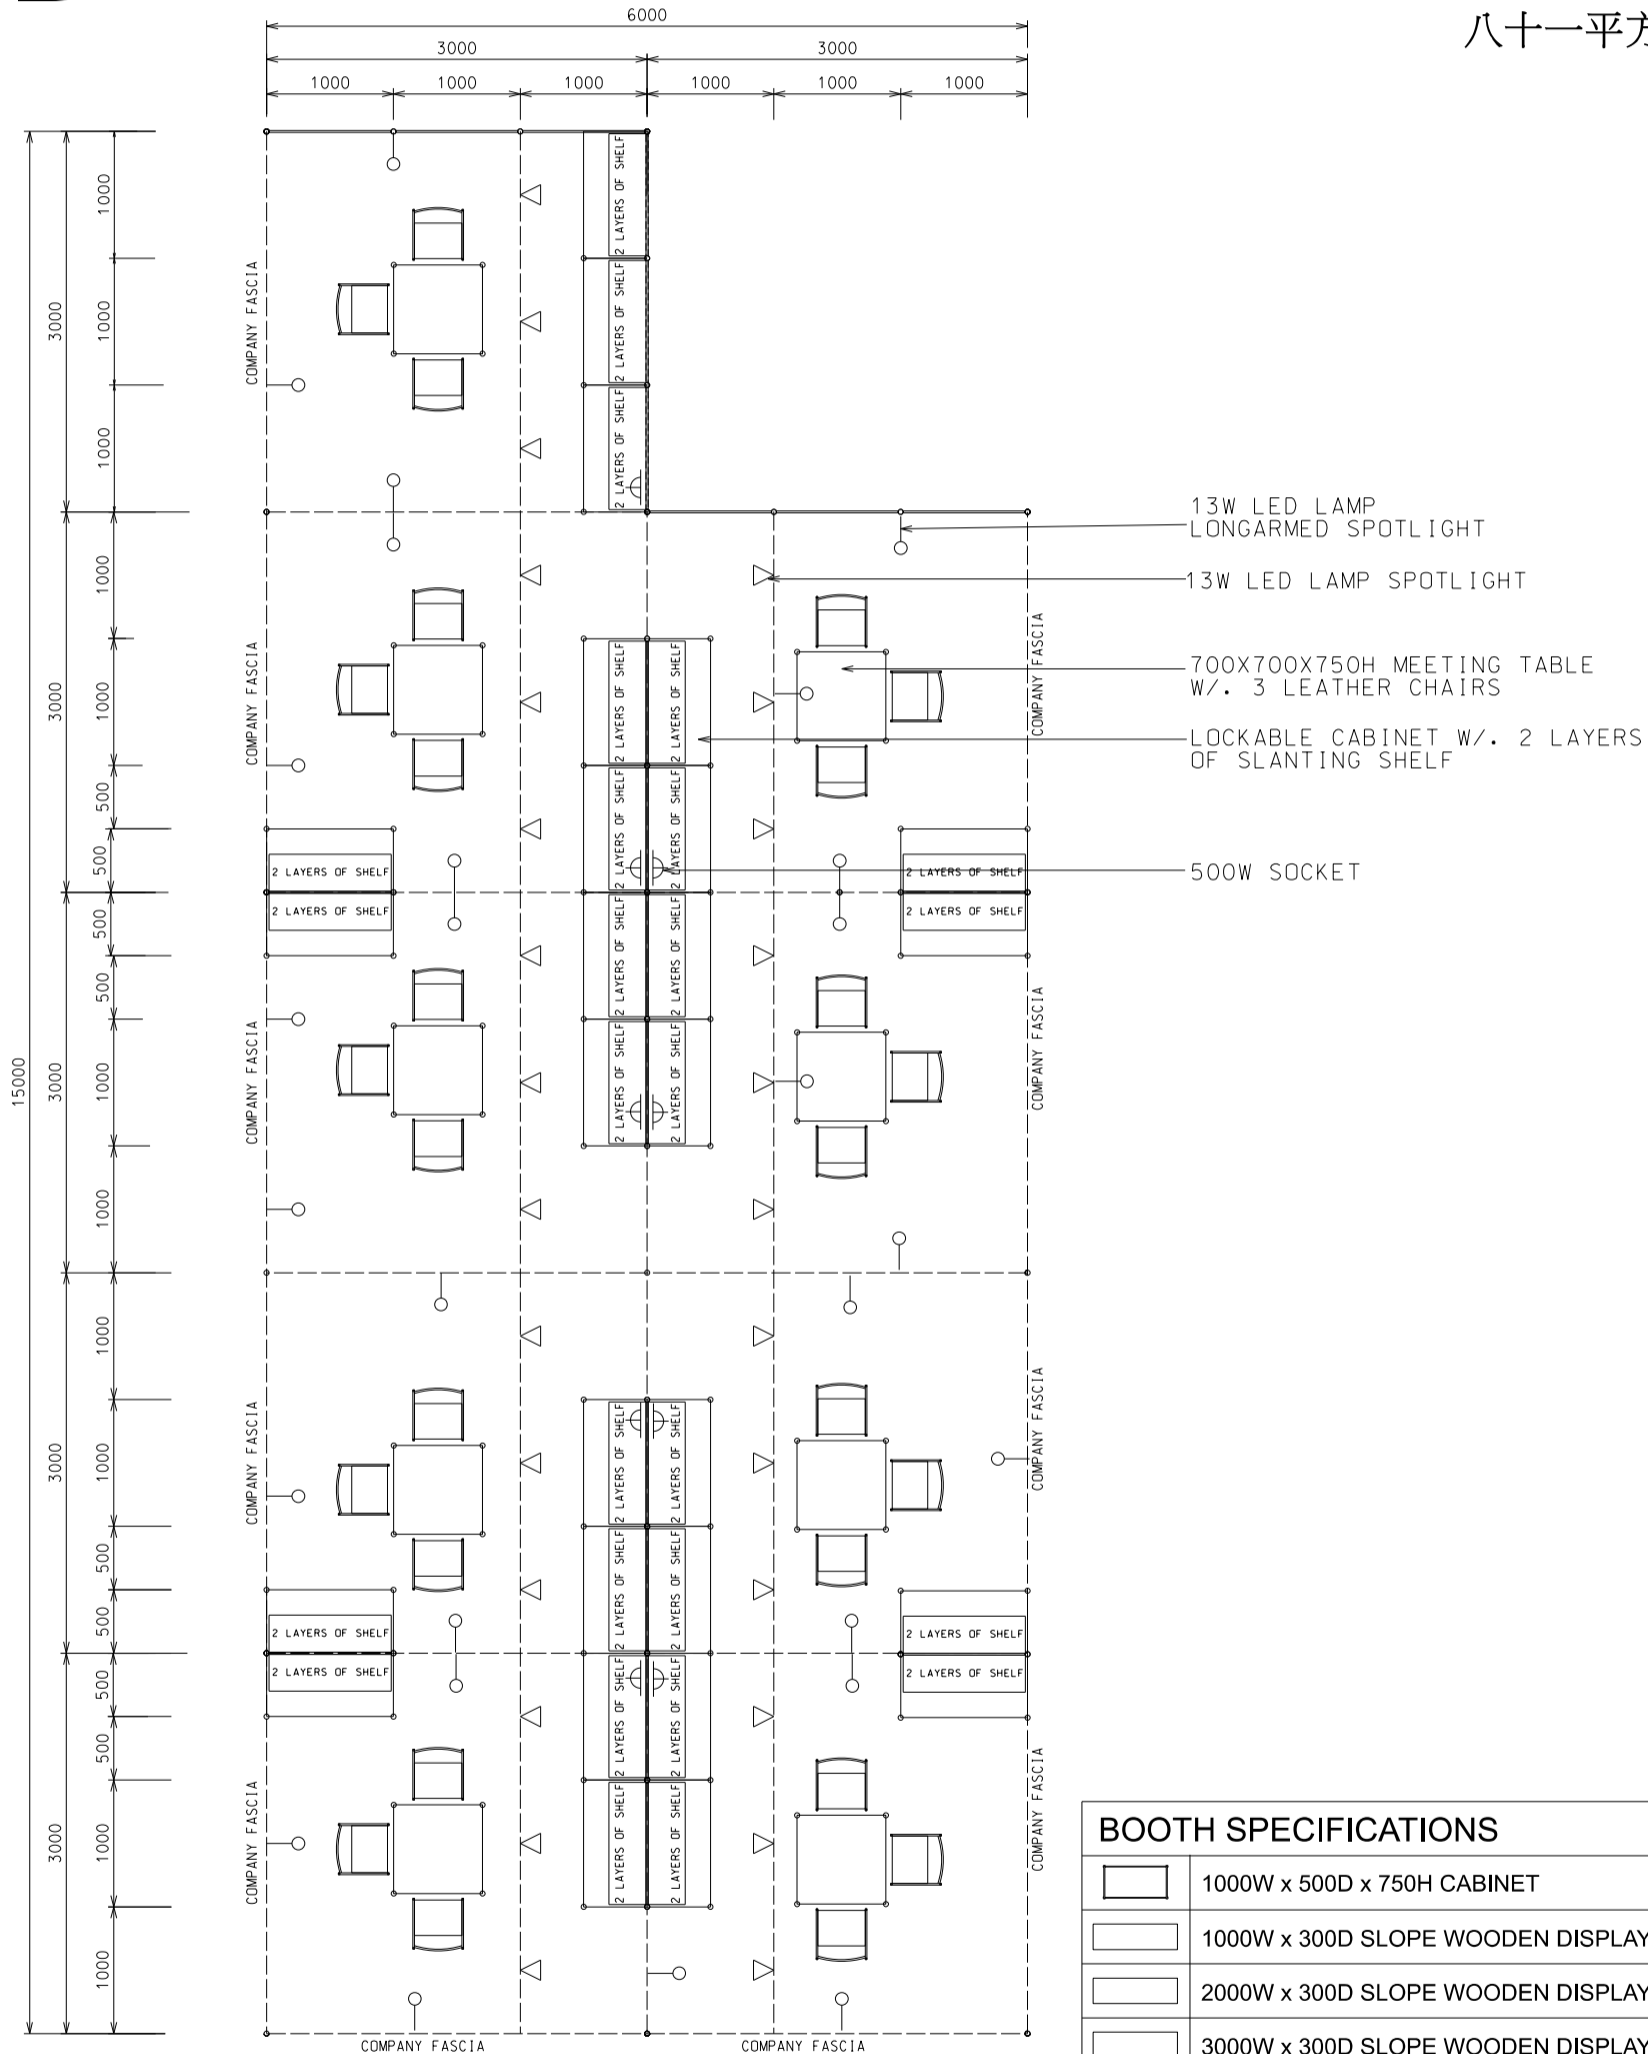

81 Sq.m. Odd Size Peninsula Booth (A)

八十一平方米半島攤位 (A)

BOOTH SPECIFICATIONS		QTY.
	1000W x 500D x 750H CABINET	27
	1000W x 300D SLOPE WOODEN DISPLAY SHELF	24
	3000W x 300D SLOPE WOODEN DISPLAY SHELF	10
	13W LED LAMP SPOTLIGHT (YELLOW LIGHT)	27
	13W LED LAMP LONGARMED SPOTLIGHT (YELLOW LIGHT)	27
	700W x 700D x 750H MEETING TABLE	9
	BLACK LEATHER CHAIR	27
	CEILING BEAM	57M
	500W SOCKET	9
	RUBBISH BIN & CARPET (81sqm.)	

*The Hong Kong Trade Development Council reserves the right to change the configuration if necessary.

*如有需要，香港貿易發展局有權更改攤位結構。

B

81 Sq.m. Peninsula Booth (A)

八十一平方米半島攤位 (A)

BOOTH SPECIFICATIONS		QTY.
	1000W x 500D x 750H CABINET	27
	1000W x 300D SLOPE WOODEN DISPLAY SHELF	16
	2000W x 300D SLOPE WOODEN DISPLAY SHELF	16
	3000W x 300D SLOPE WOODEN DISPLAY SHELF	2
	13W LED LAMP SPOTLIGHT (YELLOW LIGHT)	27
	13W LED LAMP LONGARMED SPOTLIGHT (YELLOW LIGHT)	27
	700W x 700D x 750H MEETING TABLE	9
	BLACK LEATHER CHAIR	27
	CEILING BEAM	48M
	500W SOCKET	9
	RUBBISH BIN & CARPET (81sqm.)	

*The Hong Kong Trade Development Council reserves the right to change the configuration if necessary.

*如有需要，香港貿易發展局有權更改攤位結構。

81 Sq.m. 4 Sides Open Booth (A)

八十一平方米四邊通道攤位 (A)

- 13W LED LAMP LONGARMED SPOTLIGHT
- LOCKABLE CABINET W/. 2 LAYERS OF SLANTING SHELF
- 13W LED LAMP SPOTLIGHT
- 700X700X750H MEETING TABLE W/. 3 LEATHER CHAIRS
- 500W SOCKET

PLAN

BOOTH SPECIFICATIONS		QTY.
	1000W x 500D x 750H CABINET	27
	1000W x 300D SLOPE WOODEN DISPLAY SHELF	16
	2000W x 300D SLOPE WOODEN DISPLAY SHELF	16
	3000W x 300D SLOPE WOODEN DISPLAY SHELF	2
	13W LED LAMP SPOTLIGHT (YELLOW LIGHT)	27
	13W LED LAMP LONGARMED SPOTLIGHT (YELLOW LIGHT)	27
	700W x 700D x 750H MEETING TABLE	9
	BLACK LEATHER CHAIR	27
	CEILING BEAM	48M
	500W SOCKET	9
RUBBISH BIN & CARPET (81sqm.)		