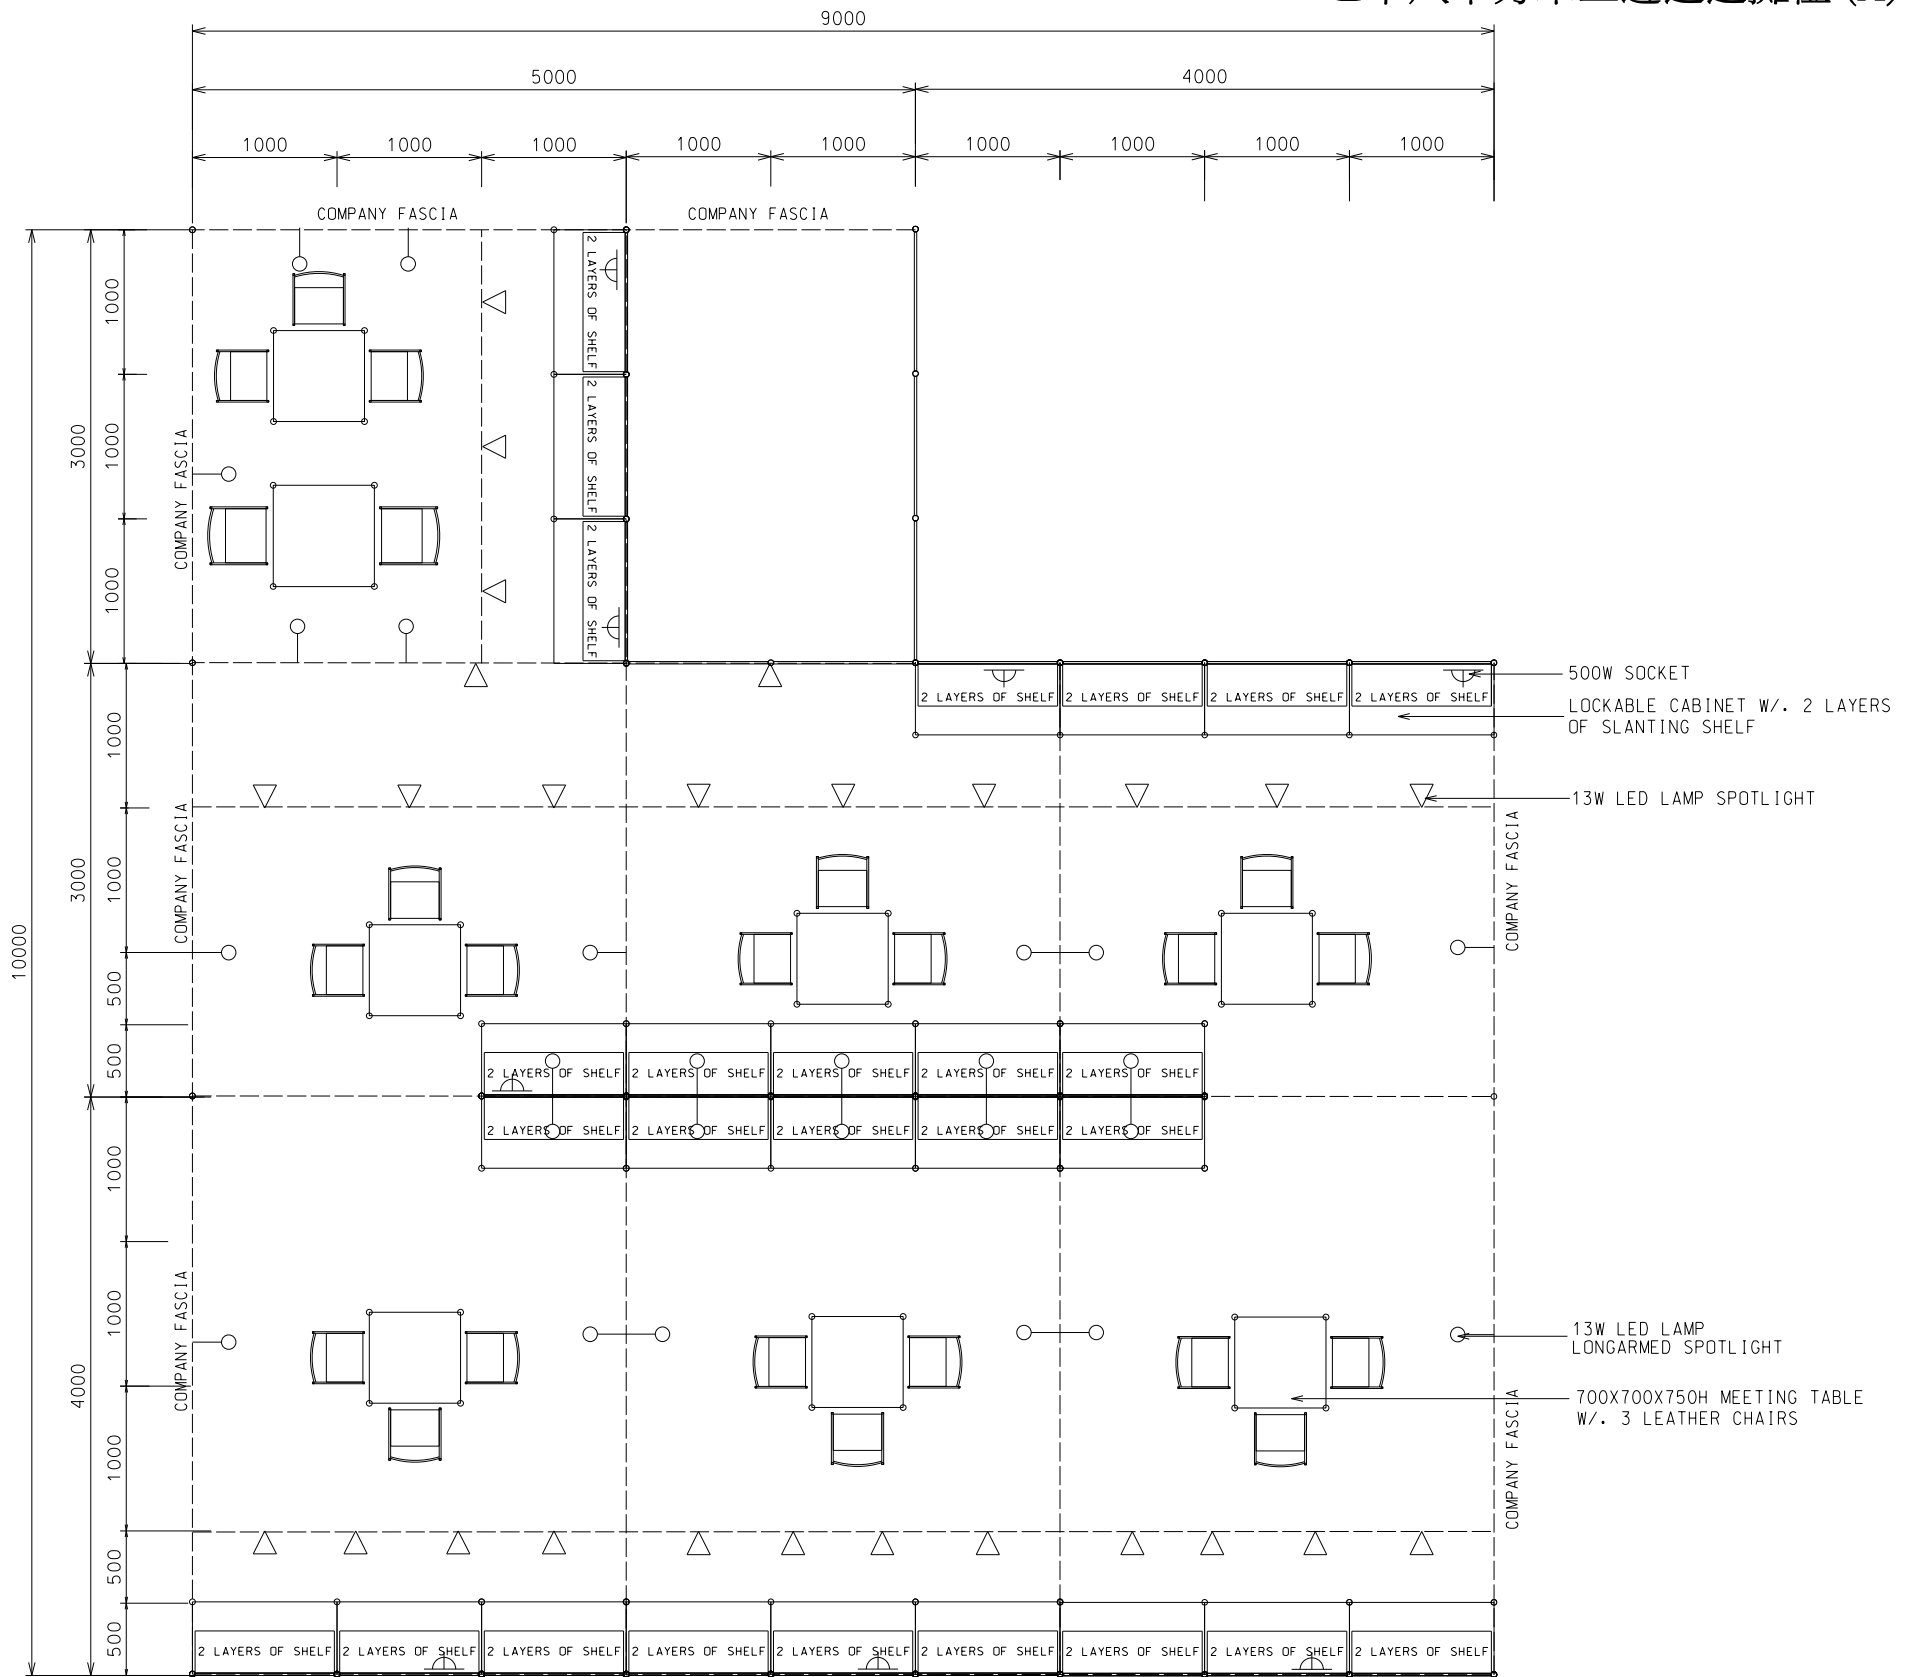

### 78 Sq.m. 4 Sides Open Booth (A)

七十八平方米四邊通道攤位 (A)

BOOTH SPECIFICATIONS		QTY.
	1000W x 500D x 750H CABINET	26
	2000W x 300D SLOPE WOODEN DISPLAY SHELF	8
	3000W x 300D SLOPE WOODEN DISPLAY SHELF	12
	13W LED LAMP SPOTLIGHT (YELLOW LIGHT)	26
	13W LED LAMP LONGARMED SPOTLIGHT (YELLOW LIGHT)	26
	700W x 700D x 750H MEETING TABLE	8
	BLACK LEATHER CHAIR	24
	CEILING BEAM	44M
	500W SOCKET	8
	RUBBISH BIN & CARPET (78sqm.)	

### 七十八平方米三邊通道攤位 (A)

BOOTH SPECIFICATIONS		QTY.
	1000W x 500D x 750H CABINET	26
	3000W x 300D SLOPE WOODEN DISPLAY SHELF	12
	2000W x 300D SLOPE WOODEN DISPLAY SHELF	8
	13W LED LAMP SPOTLIGHT (YELLOW LIGHT)	26
	13W LED LAMP LONGARMED SPOTLIGHT (YELLOW LIGHT)	26
	700W x 700D x 750H MEETING TABLE	8
	BLACK LEATHER CHAIR	23
	CEILING BEAM	47M
	500W SOCKET	8
	RUBBISH BIN & CARPET (78sqm.)	

### 78 Sq.m. 3 Sides Open Booth (A)