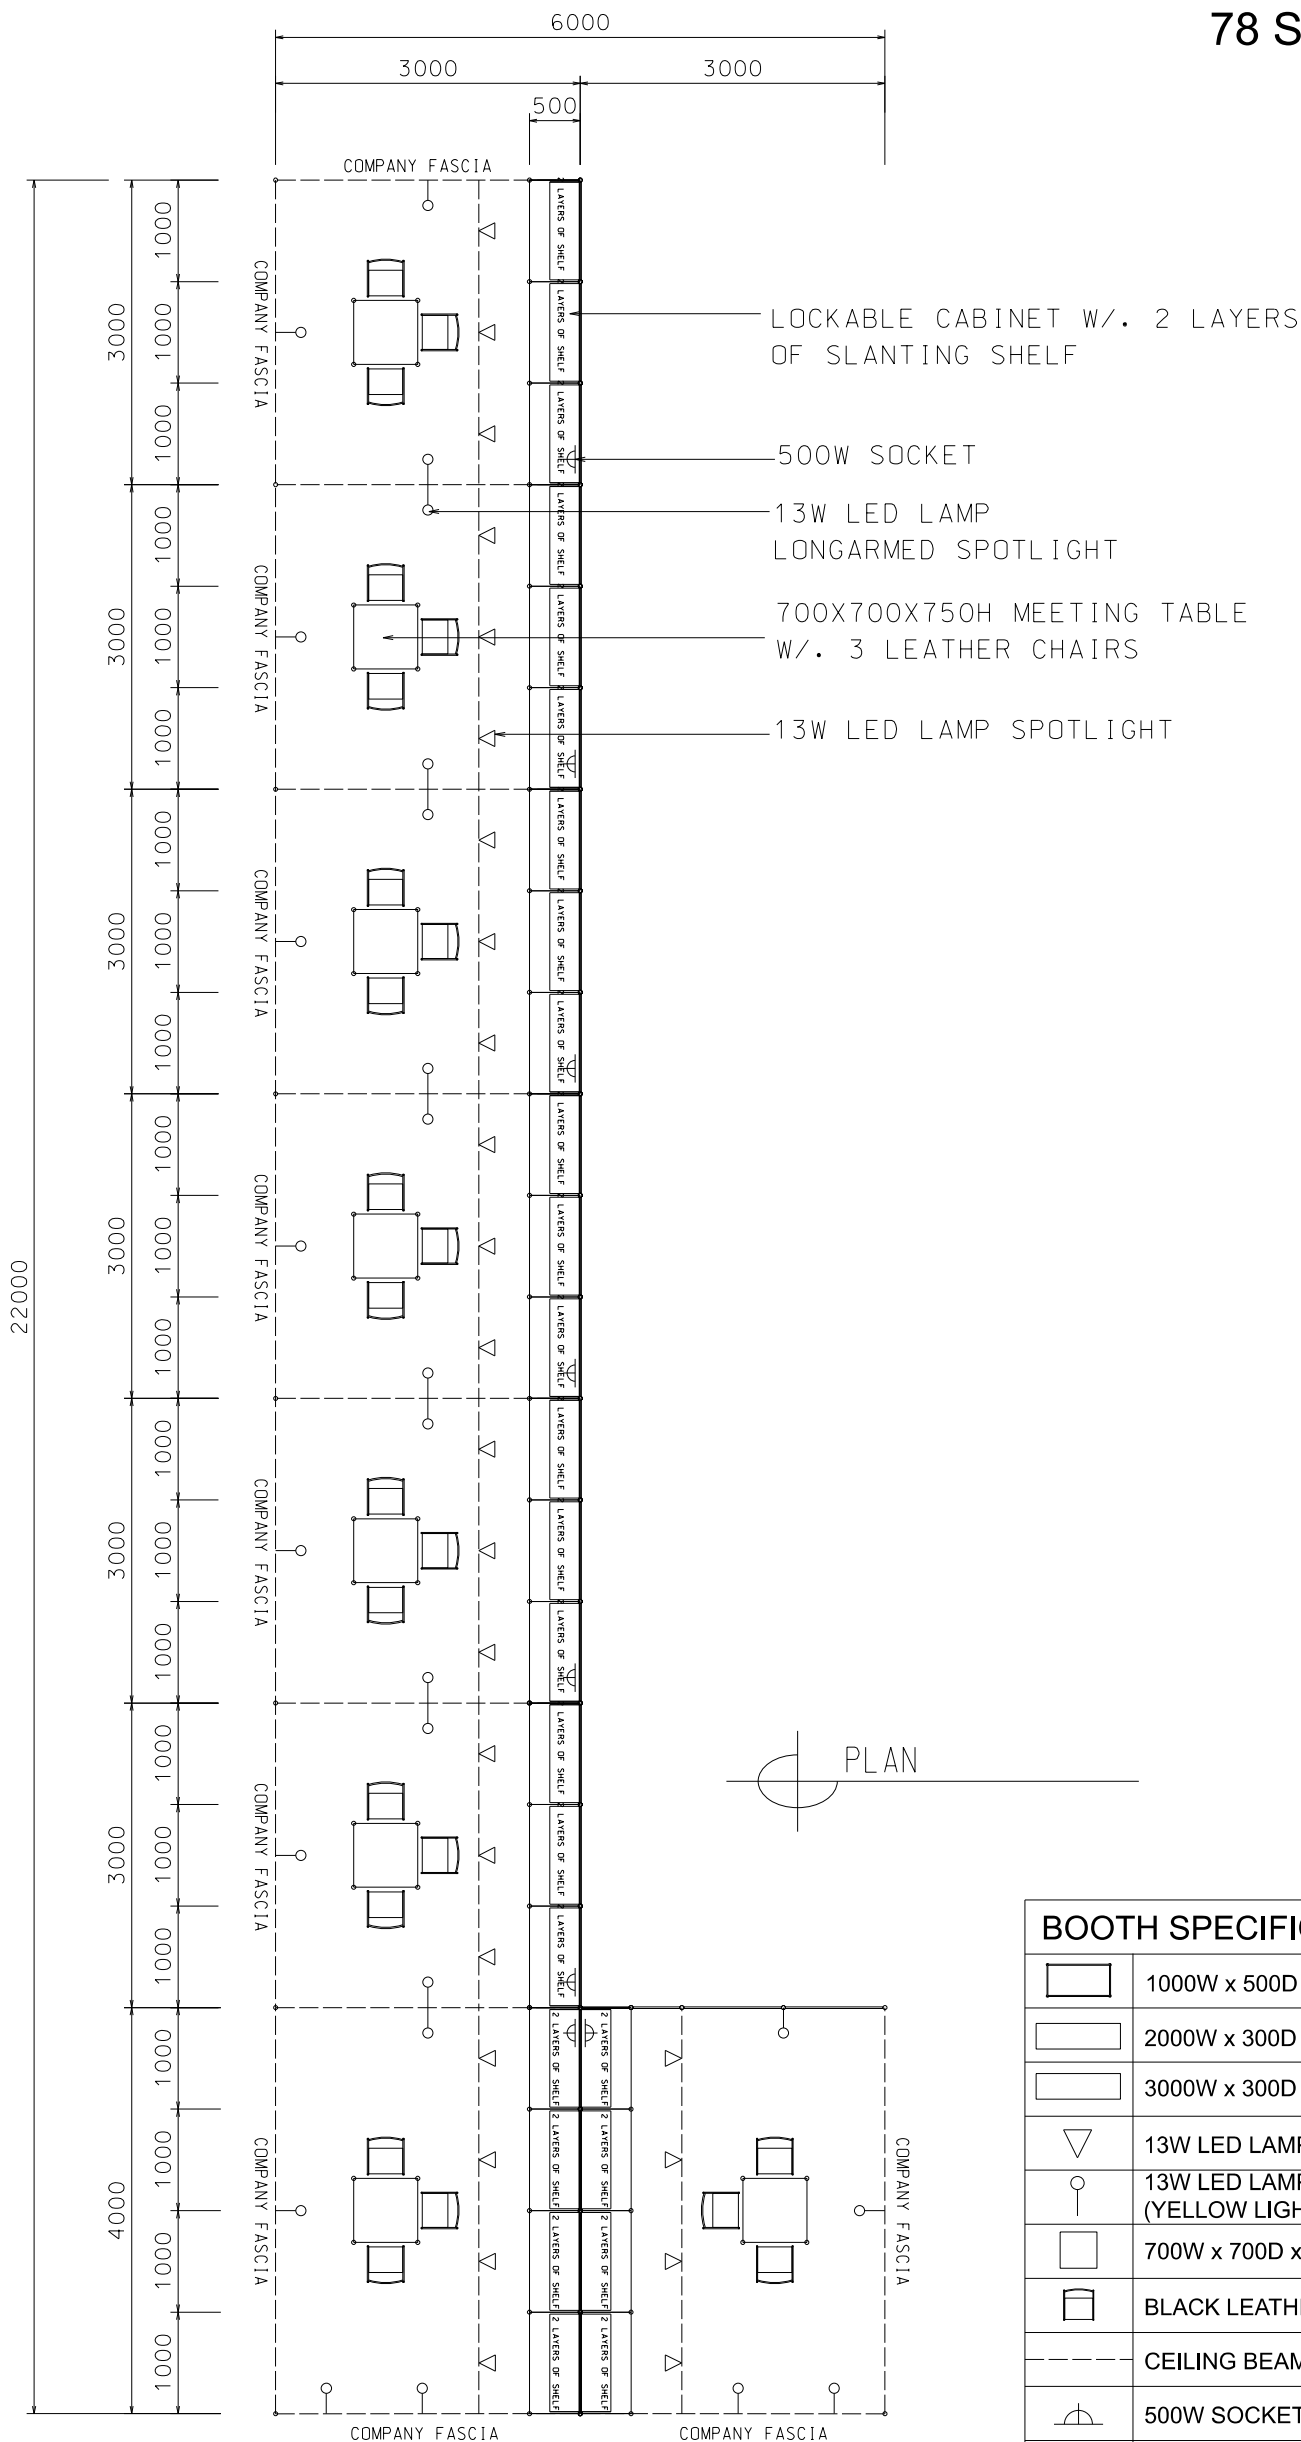

### 78 Sq.m. 4 Sides Open Booth (A)

七十八平方米四邊通道攤位 (A)

BOOTH SPECIFICATIONS		QTY.
	1000W x 500D x 750H CABINET	26
	2000W x 300D SLOPE WOODEN DISPLAY SHELF	8
	3000W x 300D SLOPE WOODEN DISPLAY SHELF	12
	13W LED LAMP SPOTLIGHT (YELLOW LIGHT)	26
	13W LED LAMP LONGARMED SPOTLIGHT (YELLOW LIGHT)	26
	700W x 700D x 750H MEETING TABLE	8
	BLACK LEATHER CHAIR	24
	CEILING BEAM	44M
	500W SOCKET	8
	RUBBISH BIN & CARPET (78sqm.)	

### 78 Sq.m. 3 Sides Open Booth (A)

### 七十八平方米三邊通道攤位 (A)

BOOTH SPECIFICATIONS		QTY.
	1000W x 500D x 750H CABINET	26
	3000W x 300D SLOPE WOODEN DISPLAY SHELF	12
	2000W x 300D SLOPE WOODEN DISPLAY SHELF	8
	13W LED LAMP SPOTLIGHT (YELLOW LIGHT)	26
	13W LED LAMP LONGARMED SPOTLIGHT (YELLOW LIGHT)	26
	700W x 700D x 750H MEETING TABLE	8
	BLACK LEATHER CHAIR	23
	CEILING BEAM	47M
	500W SOCKET	8
	RUBBISH BIN & CARPET (78sqm.)	