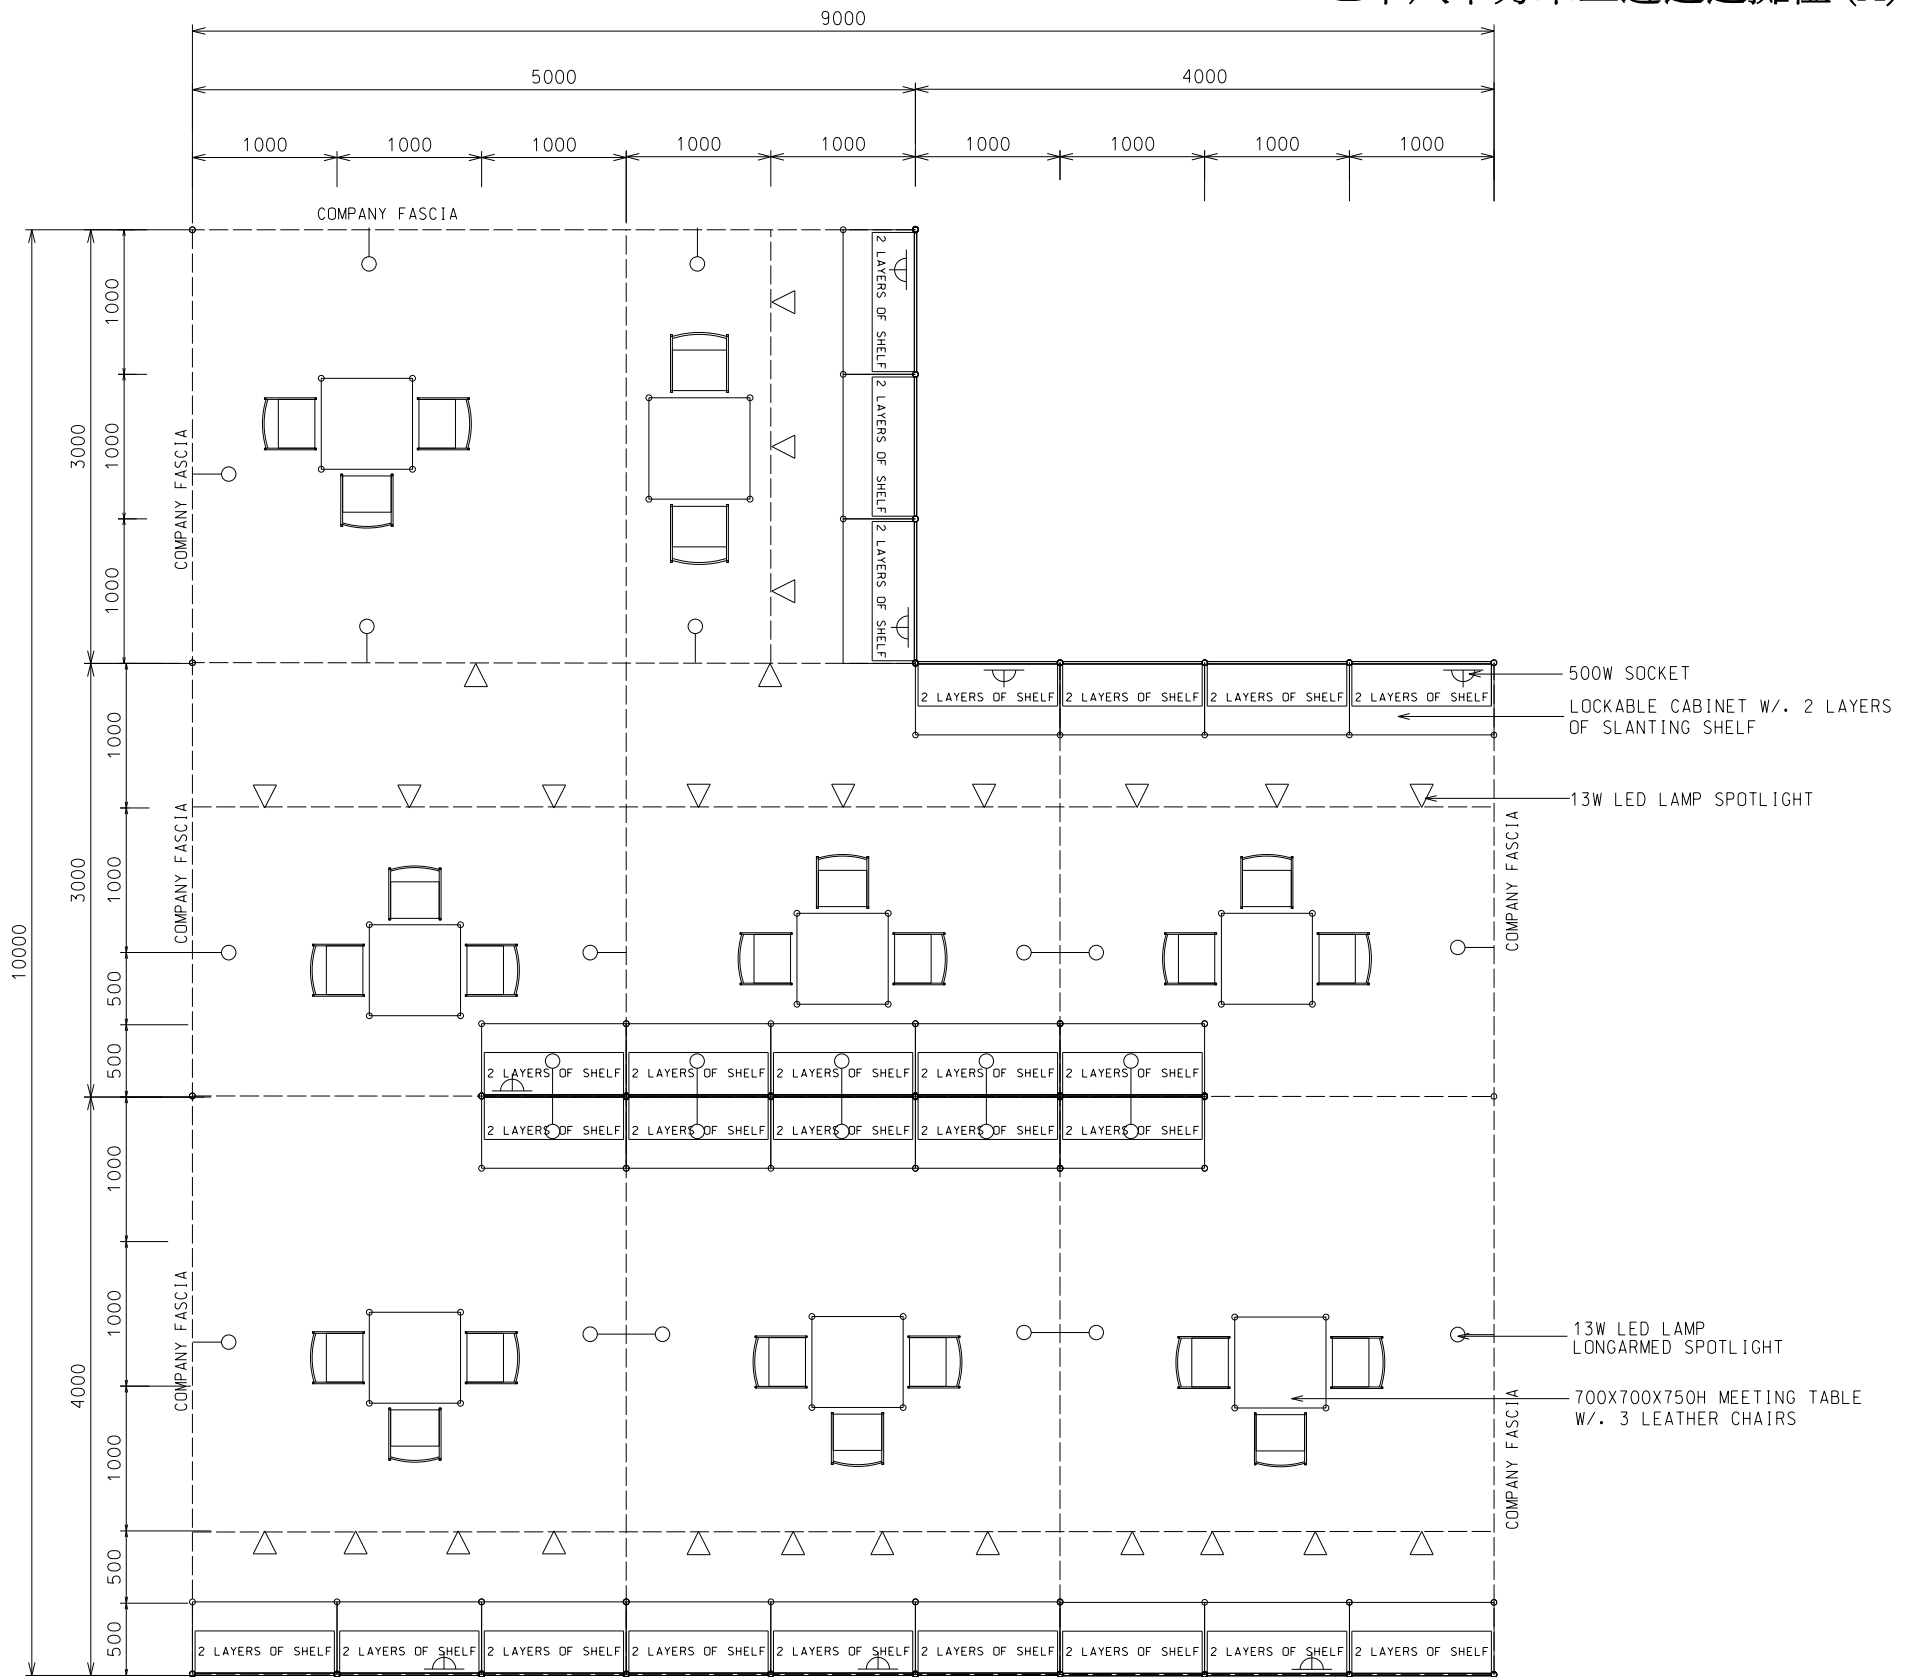

### 78 Sq.m. 4 Sides Open Booth (A)

七十八平方米四邊通道攤位 (A)

BOOTH SPECIFICATIONS		QTY.
	1000W x 500D x 750H CABINET	26
	2000W x 300D SLOPE WOODEN DISPLAY SHELF	8
	3000W x 300D SLOPE WOODEN DISPLAY SHELF	12
	13W LED LAMP SPOTLIGHT (YELLOW LIGHT)	26
	13W LED LAMP LONGARMED SPOTLIGHT (YELLOW LIGHT)	26
	700W x 700D x 750H MEETING TABLE	8
	BLACK LEATHER CHAIR	24
	CEILING BEAM	44M
	500W SOCKET	8
	RUBBISH BIN & CARPET (78sqm.)	

### 78 Sq.m. 3 Sides Open Booth (A)

### 七十八平方米三邊通道攤位 (A)

BOOTH SPECIFICATIONS		QTY.
	1000W x 500D x 750H CABINET	26
	3000W x 300D SLOPE WOODEN DISPLAY SHELF	12
	2000W x 300D SLOPE WOODEN DISPLAY SHELF	8
	13W LED LAMP SPOTLIGHT (YELLOW LIGHT)	26
	13W LED LAMP LONGARMED SPOTLIGHT (YELLOW LIGHT)	26
	700W x 700D x 750H MEETING TABLE	8
	BLACK LEATHER CHAIR	23
	CEILING BEAM	47M
	500W SOCKET	8
	RUBBISH BIN & CARPET (78sqm.)	