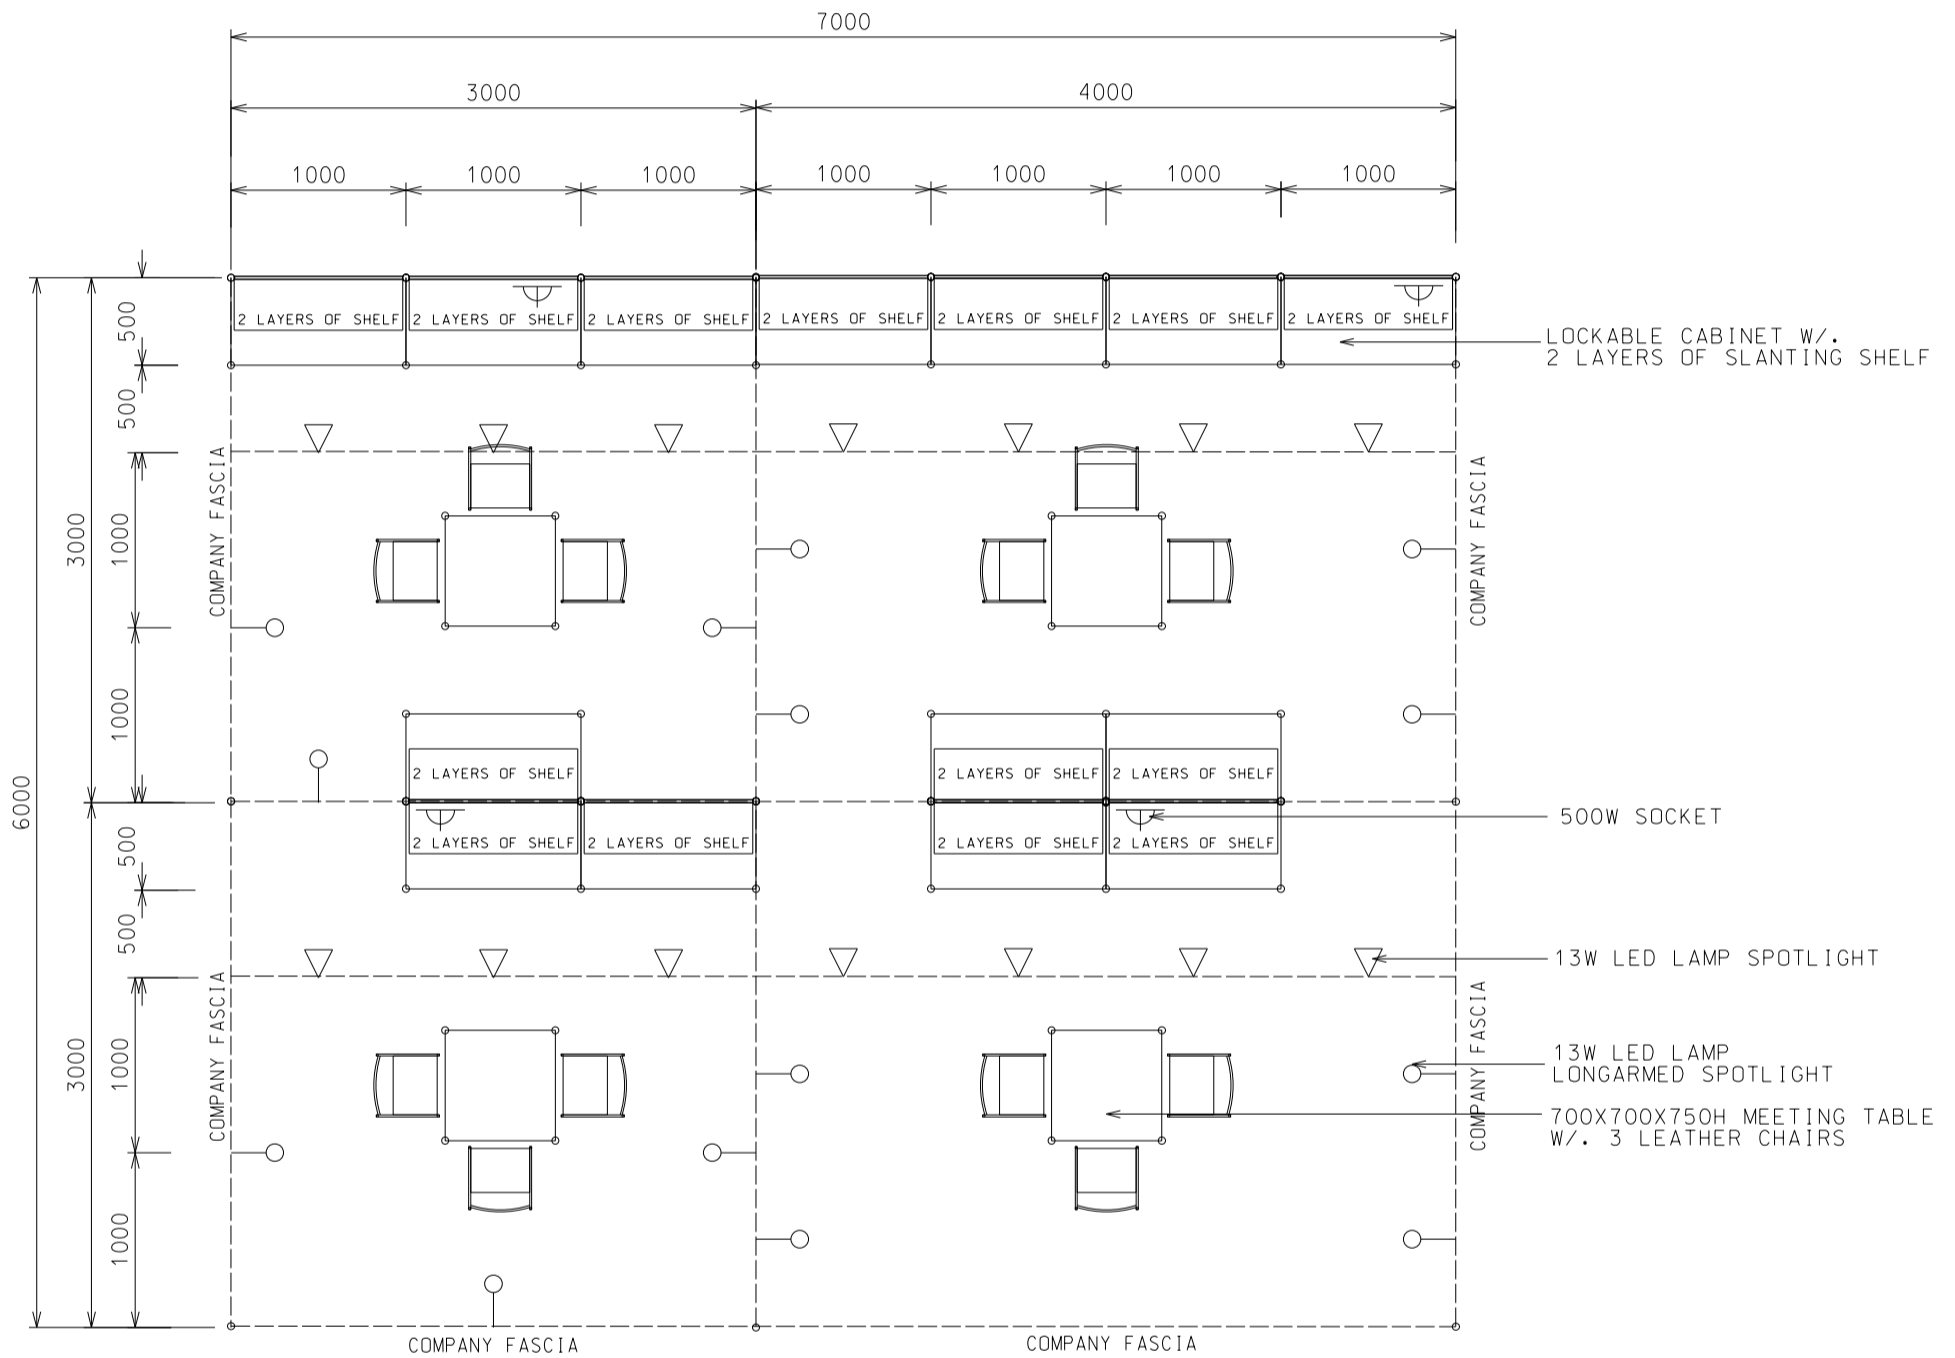

A

7M X 6M Peninsula Booth (A)

七米乘六米半島攤位 (A)

BOOTH SPECIFICATIONS		QTY.
	1000W x 500D x 750H CABINET	14
	3000W x 300D SLOPE WOODEN DISPLAY SHELF	2
	2000W x 300D SLOPE WOODEN DISPLAY SHELF	10
	1000W x 300D SLOPE WOODEN DISPLAY SHELF	2
	13W LED LAMP SPOTLIGHT (YELLOW LIGHT)	14
	13W LED LAMP LONGARMED SPOTLIGHT (YELLOW LIGHT)	14
	700W x 700D x 750H MEETING TABLE	4
	BLACK LEATHER CHAIR	12
	CEILING BEAM	23M
	500W SOCKET	4
	RUBBISH BIN & CARPET (42sqm.)	

*The Hong Kong Trade Development Council reserves the right to change the configuration if necessary.

*如有需要，香港貿易發展局有權更改攤位結構。

42 Sq.m. Peninsula Booth (A)

四十二平方米半島攤位 (A)

BOOTH SPECIFICATIONS		QTY.
	1000W x 500D x 750H CABINET	14
	2000W x 300D SLOPE WOODEN DISPLAY SHELF	8
	3000W x 300D SLOPE WOODEN DISPLAY SHELF	4
	13W LED LAMP SPOTLIGHT (YELLOW LIGHT)	14
	13W LED LAMP LONGARMED SPOTLIGHT (YELLOW LIGHT)	14
	700W x 700D x 750H MEETING TABLE	4
	BLACK LEATHER CHAIR	12
	CEILING BEAM	23M
	500W SOCKET	4
	RUBBISH BIN & CARPET (42sqm.)	

*The Hong Kong Trade Development Council reserves the right to change the configuration if necessary.

*如有需要，香港貿易發展局有權更改攤位結構。

B

42 Sq.m. Odd Size Peninsula Booth (A)

四十二平方米半島攤位 (A)

BOOTH SPECIFICATIONS		QTY.
	1000W x 500D x 750H CABINET	14
	3000W x 300D SLOPE WOODEN DISPLAY SHELF	6
	1000W x 300D SLOPE WOODEN DISPLAY SHELF	10
	13W LED LAMP SPOTLIGHT (YELLOW LIGHT)	14
	13W LED LAMP LONGARMED SPOTLIGHT (YELLOW LIGHT)	14
	700W x 700D x 750H MEETING TABLE	5
	BLACK LEATHER CHAIR	14
	CEILING BEAM	23M
	500W SOCKET	5
	RUBBISH BIN & CARPET (42sqm.)	