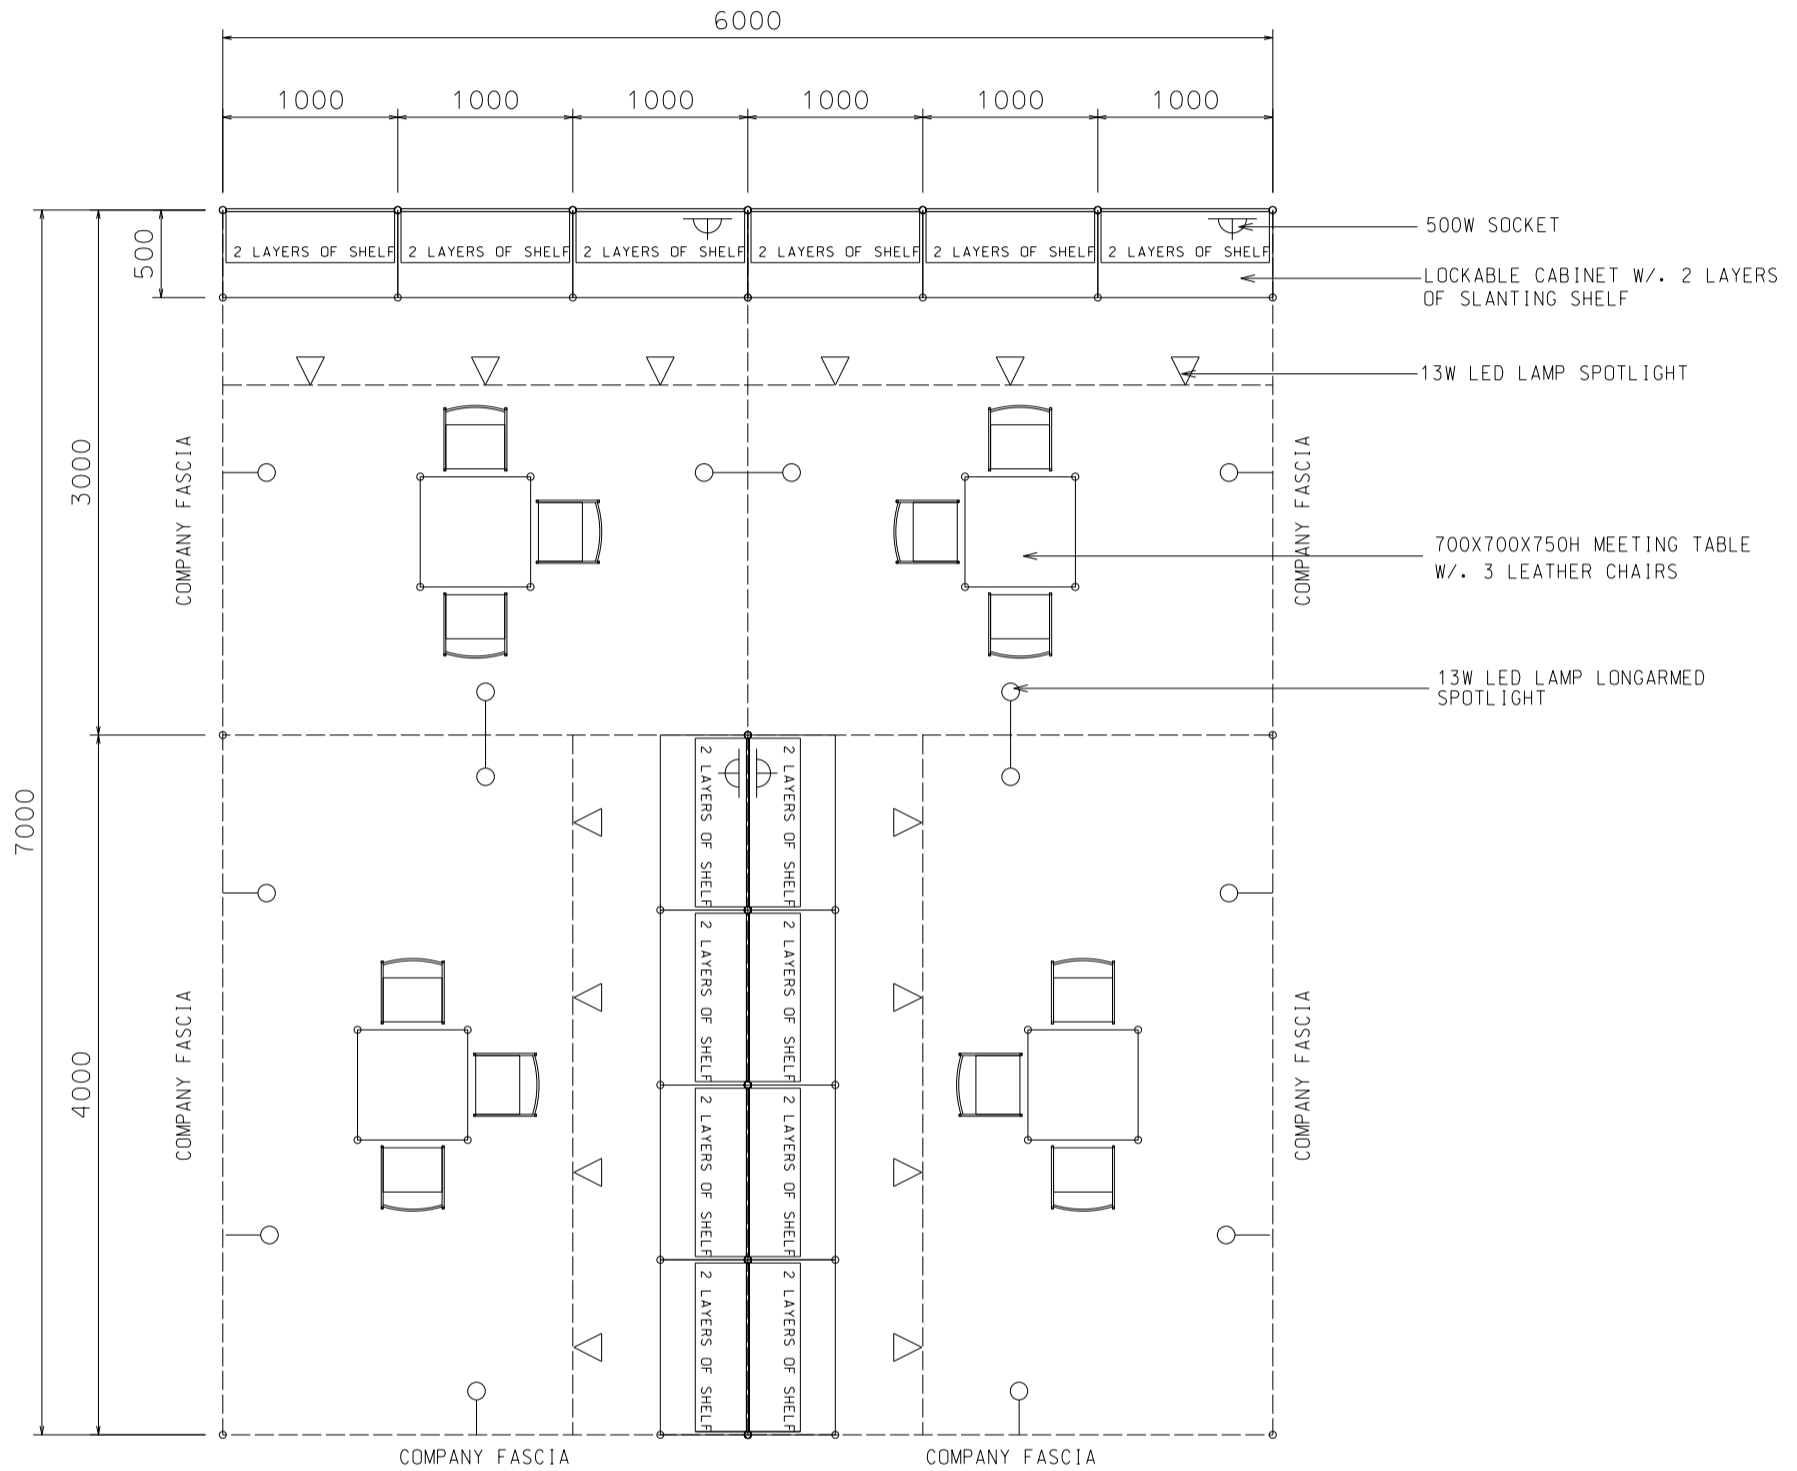

A

7M X 6M Peninsula Booth (A)

七米乘六米半島攤位 (A)

BOOTH SPECIFICATIONS		QTY.
	1000W x 500D x 750H CABINET	14
	3000W x 300D SLOPE WOODEN DISPLAY SHELF	2
	2000W x 300D SLOPE WOODEN DISPLAY SHELF	10
	1000W x 300D SLOPE WOODEN DISPLAY SHELF	2
	13W LED LAMP SPOTLIGHT (YELLOW LIGHT)	14
	13W LED LAMP LONGARMED SPOTLIGHT (YELLOW LIGHT)	14
	700W x 700D x 750H MEETING TABLE	4
	BLACK LEATHER CHAIR	12
	CEILING BEAM	23M
	500W SOCKET	4
	RUBBISH BIN & CARPET (42sqm.)	

*The Hong Kong Trade Development Council reserves the right to change the configuration if necessary.

*如有需要，香港貿易發展局有權更改攤位結構。

42 Sq.m. Peninsula Booth (A)

四十二平方米半島攤位 (A)

BOOTH SPECIFICATIONS		QTY.
	1000W x 500D x 750H CABINET	14
	2000W x 300D SLOPE WOODEN DISPLAY SHELF	8
	3000W x 300D SLOPE WOODEN DISPLAY SHELF	4
	13W LED LAMP SPOTLIGHT (YELLOW LIGHT)	14
	13W LED LAMP LONGARMED SPOTLIGHT (YELLOW LIGHT)	14
	700W x 700D x 750H MEETING TABLE	4
	BLACK LEATHER CHAIR	12
	CEILING BEAM	23M
	500W SOCKET	4
	RUBBISH BIN & CARPET (42sqm.)	

*The Hong Kong Trade Development Council reserves the right to change the configuration if necessary.

*如有需要，香港貿易發展局有權更改攤位結構。

B

42 Sq.m. Odd Size Peninsula Booth (A)

四十二平方米半島攤位 (A)

BOOTH SPECIFICATIONS		QTY.
	1000W x 500D x 750H CABINET	14
	3000W x 300D SLOPE WOODEN DISPLAY SHELF	6
	1000W x 300D SLOPE WOODEN DISPLAY SHELF	10
	13W LED LAMP SPOTLIGHT (YELLOW LIGHT)	14
	13W LED LAMP LONGARMED SPOTLIGHT (YELLOW LIGHT)	14
	700W x 700D x 750H MEETING TABLE	5
	BLACK LEATHER CHAIR	14
	CEILING BEAM	23M
	500W SOCKET	5
	RUBBISH BIN & CARPET (42sqm.)	