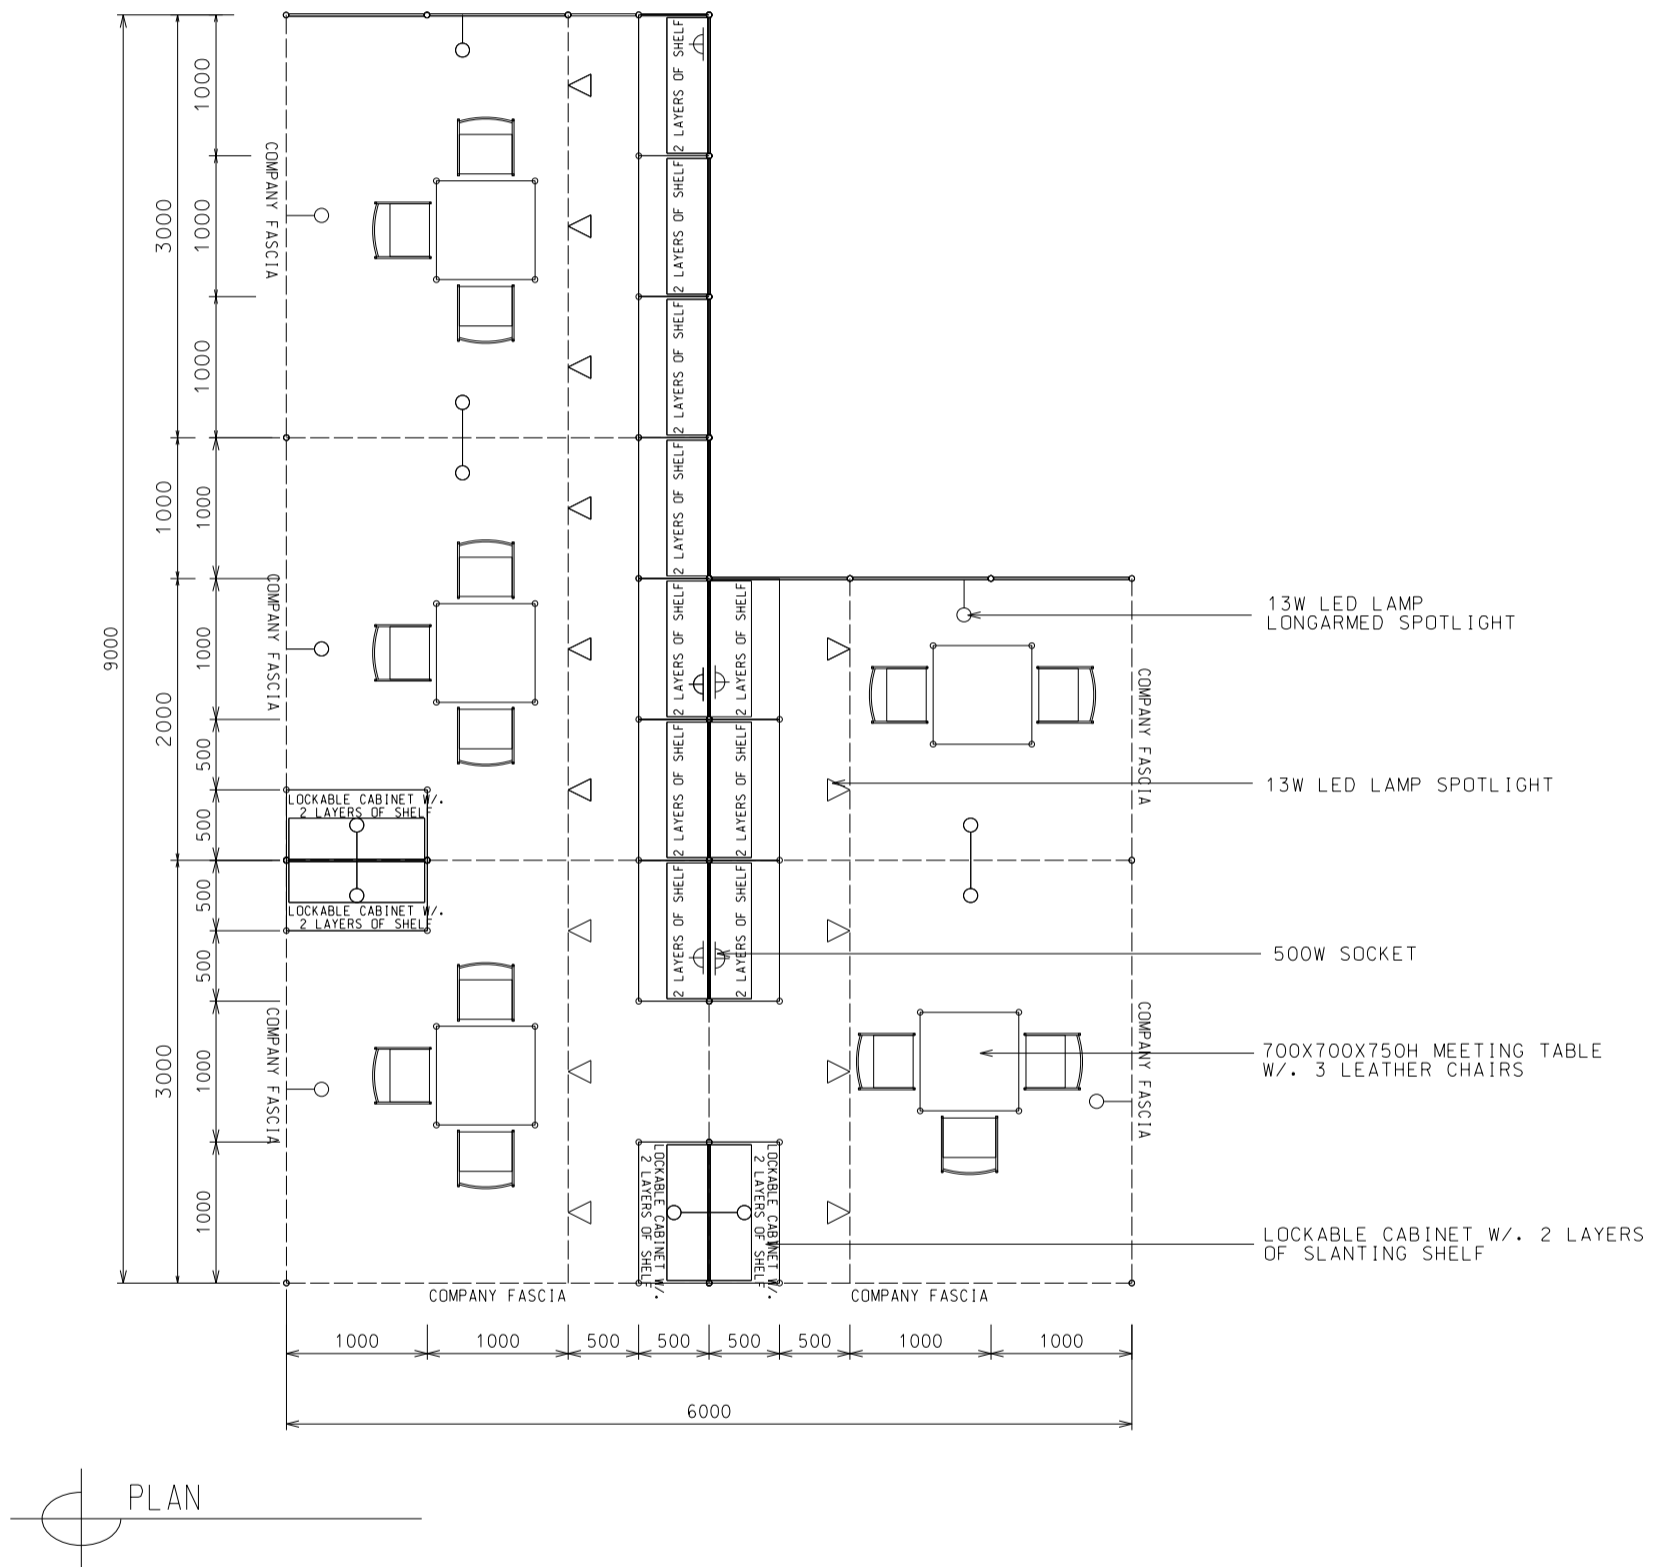

A

7M X 6M Peninsula Booth (A)

七米乘六米半島攤位 (A)

BOOTH SPECIFICATIONS		QTY.
	1000W x 500D x 750H CABINET	14
	3000W x 300D SLOPE WOODEN DISPLAY SHELF	2
	2000W x 300D SLOPE WOODEN DISPLAY SHELF	10
	1000W x 300D SLOPE WOODEN DISPLAY SHELF	2
	13W LED LAMP SPOTLIGHT (YELLOW LIGHT)	14
	13W LED LAMP LONGARMED SPOTLIGHT (YELLOW LIGHT)	14
	700W x 700D x 750H MEETING TABLE	4
	BLACK LEATHER CHAIR	12
	CEILING BEAM	23M
	500W SOCKET	4
	RUBBISH BIN & CARPET (42sqm.)	

*The Hong Kong Trade Development Council reserves the right to change the configuration if necessary.

*如有需要，香港貿易發展局有權更改攤位結構。

42 Sq.m. Peninsula Booth (A)

四十二平方米半島攤位 (A)

BOOTH SPECIFICATIONS		QTY.
	1000W x 500D x 750H CABINET	14
	2000W x 300D SLOPE WOODEN DISPLAY SHELF	8
	3000W x 300D SLOPE WOODEN DISPLAY SHELF	4
	13W LED LAMP SPOTLIGHT (YELLOW LIGHT)	14
	13W LED LAMP LONGARMED SPOTLIGHT (YELLOW LIGHT)	14
	700W x 700D x 750H MEETING TABLE	4
	BLACK LEATHER CHAIR	12
	CEILING BEAM	23M
	500W SOCKET	4
	RUBBISH BIN & CARPET (42sqm.)	

*The Hong Kong Trade Development Council reserves the right to change the configuration if necessary.

*如有需要，香港貿易發展局有權更改攤位結構。

B

42 Sq.m. Odd Size Peninsula Booth (A)

四十二平方米半島攤位 (A)

BOOTH SPECIFICATIONS		QTY.
	1000W x 500D x 750H CABINET	14
	3000W x 300D SLOPE WOODEN DISPLAY SHELF	6
	1000W x 300D SLOPE WOODEN DISPLAY SHELF	10
	13W LED LAMP SPOTLIGHT (YELLOW LIGHT)	14
	13W LED LAMP LONGARMED SPOTLIGHT (YELLOW LIGHT)	14
	700W x 700D x 750H MEETING TABLE	5
	BLACK LEATHER CHAIR	14
	CEILING BEAM	23M
	500W SOCKET	5
	RUBBISH BIN & CARPET (42sqm.)	