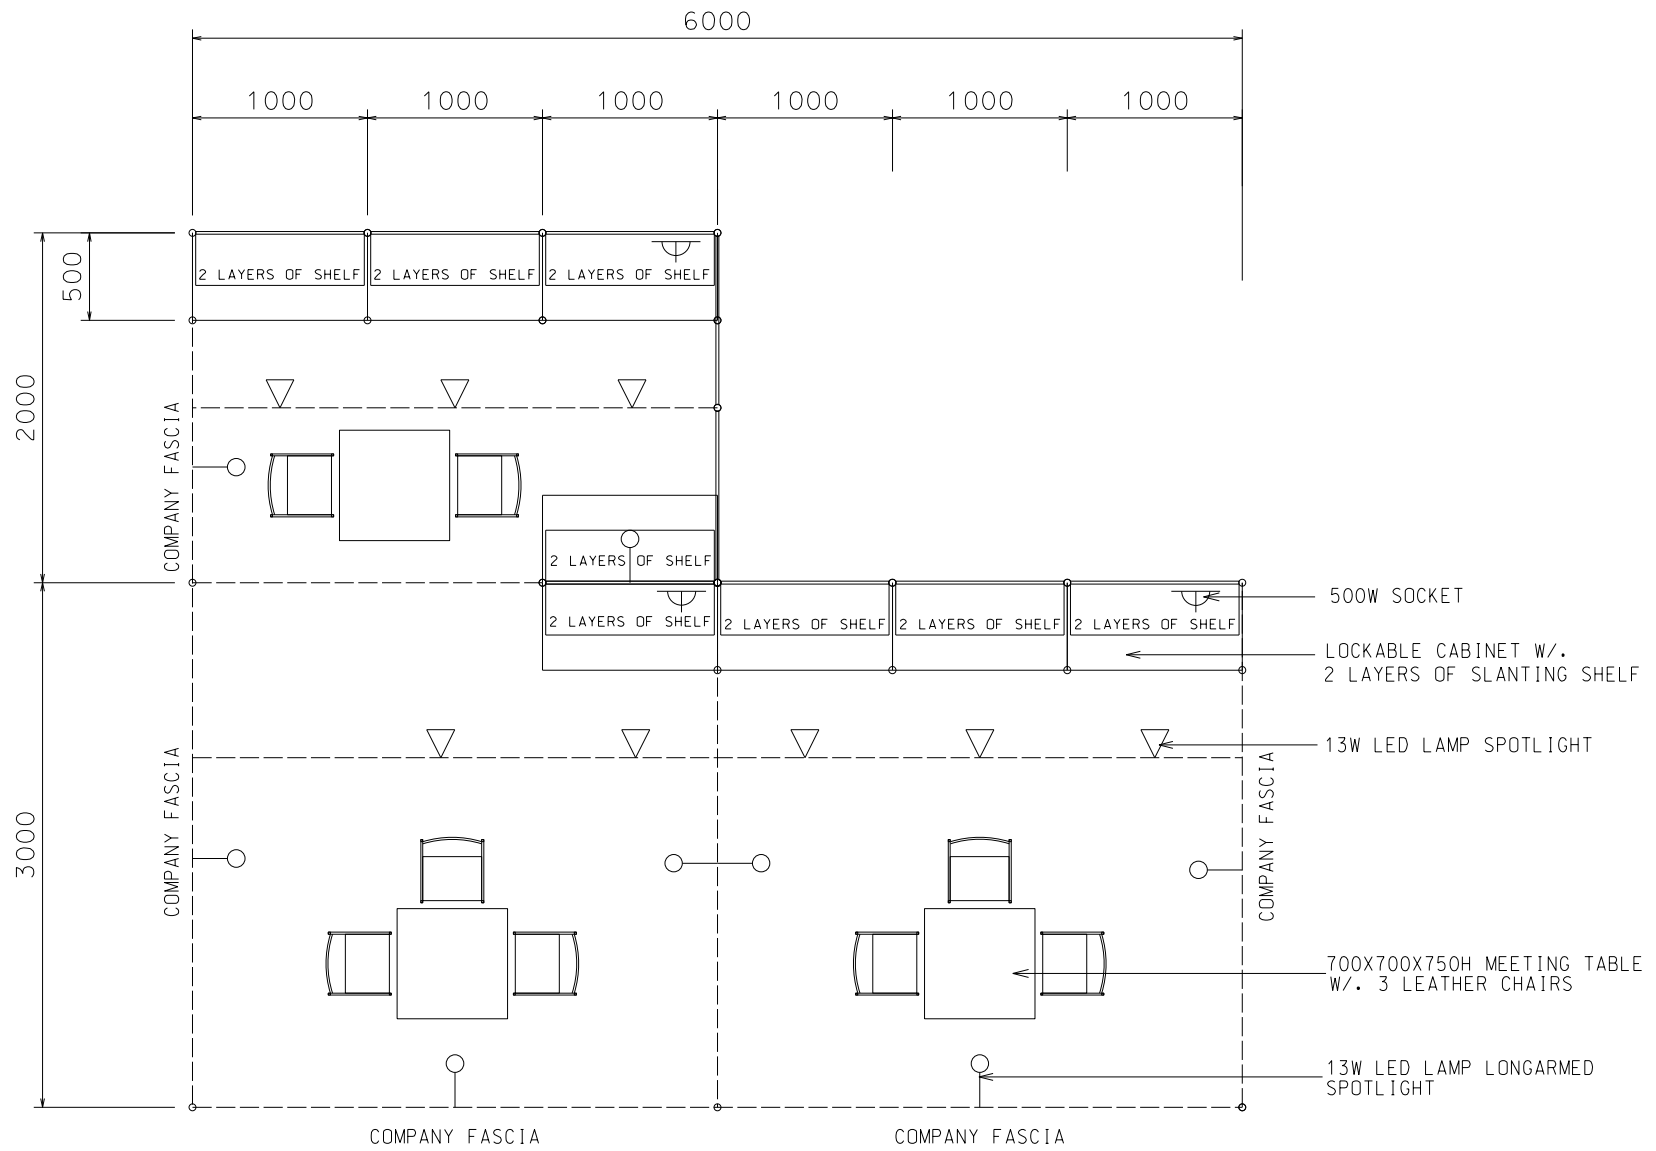

24 Sqm. Left Corner Booth (A)

二十四平方米左邊角位攤位 (A)

PLAN

BOOTH SPECIFICATIONS		QTY.
	1000W x 500D x 750H CABINET	8
	2000W x 300D SLOPE WOODEN DISPLAY SHELF	8
	13W LED LAMP SPOTLIGHT (YELLOW LIGHT)	8
	13W LED LAMP LONGARMED SPOTLIGHT (YELLOW LIGHT)	8
	700W x 700D x 750H MEETING TABLE	2
	BLACK LEATHER CHAIR	6
	CEILING BEAM	10M
	500W SOCKET	2
	RUBBISH BIN & CARPET (24sqm.)	

*The Hong Kong Trade Development Council reserves the right to change the configuration if necessary.

*如有需要，香港貿易發展局有權更改攤位結構。

B

24 Sqm. Right Corner Booth (A)

二十四平方米右邊角位攤位 (A)

BOOTH SPECIFICATIONS		QTY.
	1000W x 500D x 750H CABINET	8
	3000W x 300D SLOPE WOODEN DISPLAY SHELF	4
	2000W x 300D SLOPE WOODEN DISPLAY SHELF	2
	13W LED LAMP SPOTLIGHT (YELLOW LIGHT)	8
	13W LED LAMP LONGARMED SPOTLIGHT (YELLOW LIGHT)	8
	700W x 700D x 750H MEETING TABLE	3
	BLACK LEATHER CHAIR	8
	CEILING BEAM	14M
	500W SOCKET	3
	RUBBISH BIN & CARPET (24sqm.)	

*The Hong Kong Trade Development Council reserves the right to change the configuration if necessary.

*如有需要，香港貿易發展局有權更改攤位結構。

C

24 Sqm. Peninsula Booth (A)

二十四平方米半島攤位 (A)

BOOTH SPECIFICATIONS		QTY.
	1000W x 500D x 750H CABINET	8
	1000W x 300D SLOPE WOODEN DISPLAY SHELF	4
	3000W x 300D SLOPE WOODEN DISPLAY SHELF	4
	13W LED LAMP SPOTLIGHT (YELLOW LIGHT)	8
	13W LED LAMP LONGARMED SPOTLIGHT (YELLOW LIGHT)	8
	700W x 700D x 750H MEETING TABLE	3
	BLACK LEATHER CHAIR	8
	CEILING BEAM	14M
	500W SOCKET	3
	RUBBISH BIN & CARPET (24sqm.)	

C

24 Sqm. Odd Size Standard Booth (A)

二十四平方米標準攤位 (A)

PLAN

BOOTH SPECIFICATIONS		QTY.
	1000W x 500D x 750H CABINET	8
	2000W x 300D SLOPE WOODEN DISPLAY SHELF	8
	13W LED LAMP SPOTLIGHT (YELLOW LIGHT)	8
	13W LED LAMP LONGARMED SPOTLIGHT (YELLOW LIGHT)	8
	700W x 700D x 750H MEETING TABLE	2
	BLACK LEATHER CHAIR	6
	CEILING BEAM	12M
	500W SOCKET	2
	RUBBISH BIN & CARPET (24sqm.)	