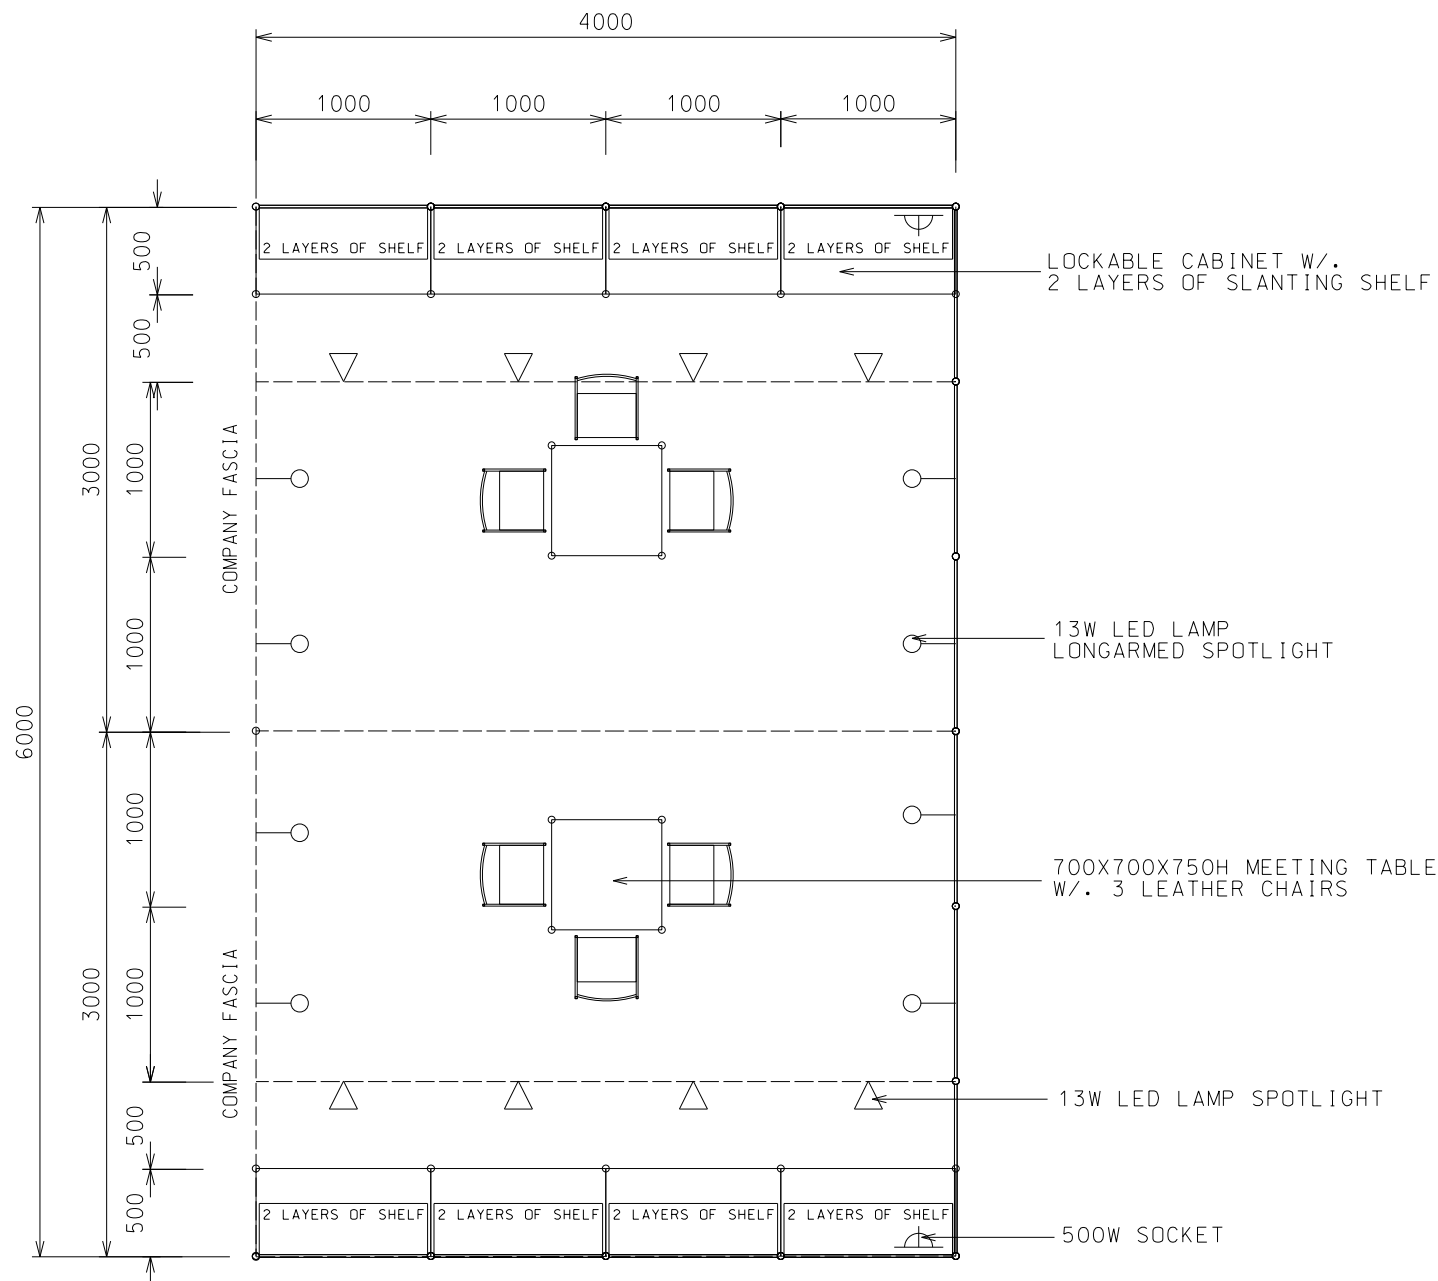

24 Sqm. Left Corner Booth (A)

二十四平方米左邊角位攤位 (A)

PLAN

BOOTH SPECIFICATIONS		QTY.
	1000W x 500D x 750H CABINET	8
	2000W x 300D SLOPE WOODEN DISPLAY SHELF	8
	13W LED LAMP SPOTLIGHT (YELLOW LIGHT)	8
	13W LED LAMP LONGARMED SPOTLIGHT (YELLOW LIGHT)	8
	700W x 700D x 750H MEETING TABLE	2
	BLACK LEATHER CHAIR	6
	CEILING BEAM	10M
	500W SOCKET	2
	RUBBISH BIN & CARPET (24sqm.)	

*The Hong Kong Trade Development Council reserves the right to change the configuration if necessary.

*如有需要，香港貿易發展局有權更改攤位結構。

B

24 Sqm. Right Corner Booth (A)

二十四平方米右邊角位攤位 (A)

BOOTH SPECIFICATIONS		QTY.
	1000W x 500D x 750H CABINET	8
	3000W x 300D SLOPE WOODEN DISPLAY SHELF	4
	2000W x 300D SLOPE WOODEN DISPLAY SHELF	2
	13W LED LAMP SPOTLIGHT (YELLOW LIGHT)	8
	13W LED LAMP LONGARMED SPOTLIGHT (YELLOW LIGHT)	8
	700W x 700D x 750H MEETING TABLE	3
	BLACK LEATHER CHAIR	8
	CEILING BEAM	14M
	500W SOCKET	3
	RUBBISH BIN & CARPET (24sqm.)	

*The Hong Kong Trade Development Council reserves the right to change the configuration if necessary.

*如有需要，香港貿易發展局有權更改攤位結構。

C

24 Sqm. Peninsula Booth (A)

二十四平方米半島攤位 (A)

BOOTH SPECIFICATIONS		QTY.
	1000W x 500D x 750H CABINET	8
	1000W x 300D SLOPE WOODEN DISPLAY SHELF	4
	3000W x 300D SLOPE WOODEN DISPLAY SHELF	4
	13W LED LAMP SPOTLIGHT (YELLOW LIGHT)	8
	13W LED LAMP LONGARMED SPOTLIGHT (YELLOW LIGHT)	8
	700W x 700D x 750H MEETING TABLE	3
	BLACK LEATHER CHAIR	8
	CEILING BEAM	14M
	500W SOCKET	3
	RUBBISH BIN & CARPET (24sqm.)	

C

24 Sqm. Odd Size Standard Booth (A)

二十四平方米標準攤位 (A)

PLAN

BOOTH SPECIFICATIONS		QTY.
	1000W x 500D x 750H CABINET	8
	2000W x 300D SLOPE WOODEN DISPLAY SHELF	8
	13W LED LAMP SPOTLIGHT (YELLOW LIGHT)	8
	13W LED LAMP LONGARMED SPOTLIGHT (YELLOW LIGHT)	8
	700W x 700D x 750H MEETING TABLE	2
	BLACK LEATHER CHAIR	6
	CEILING BEAM	12M
	500W SOCKET	2
	RUBBISH BIN & CARPET (24sqm.)	