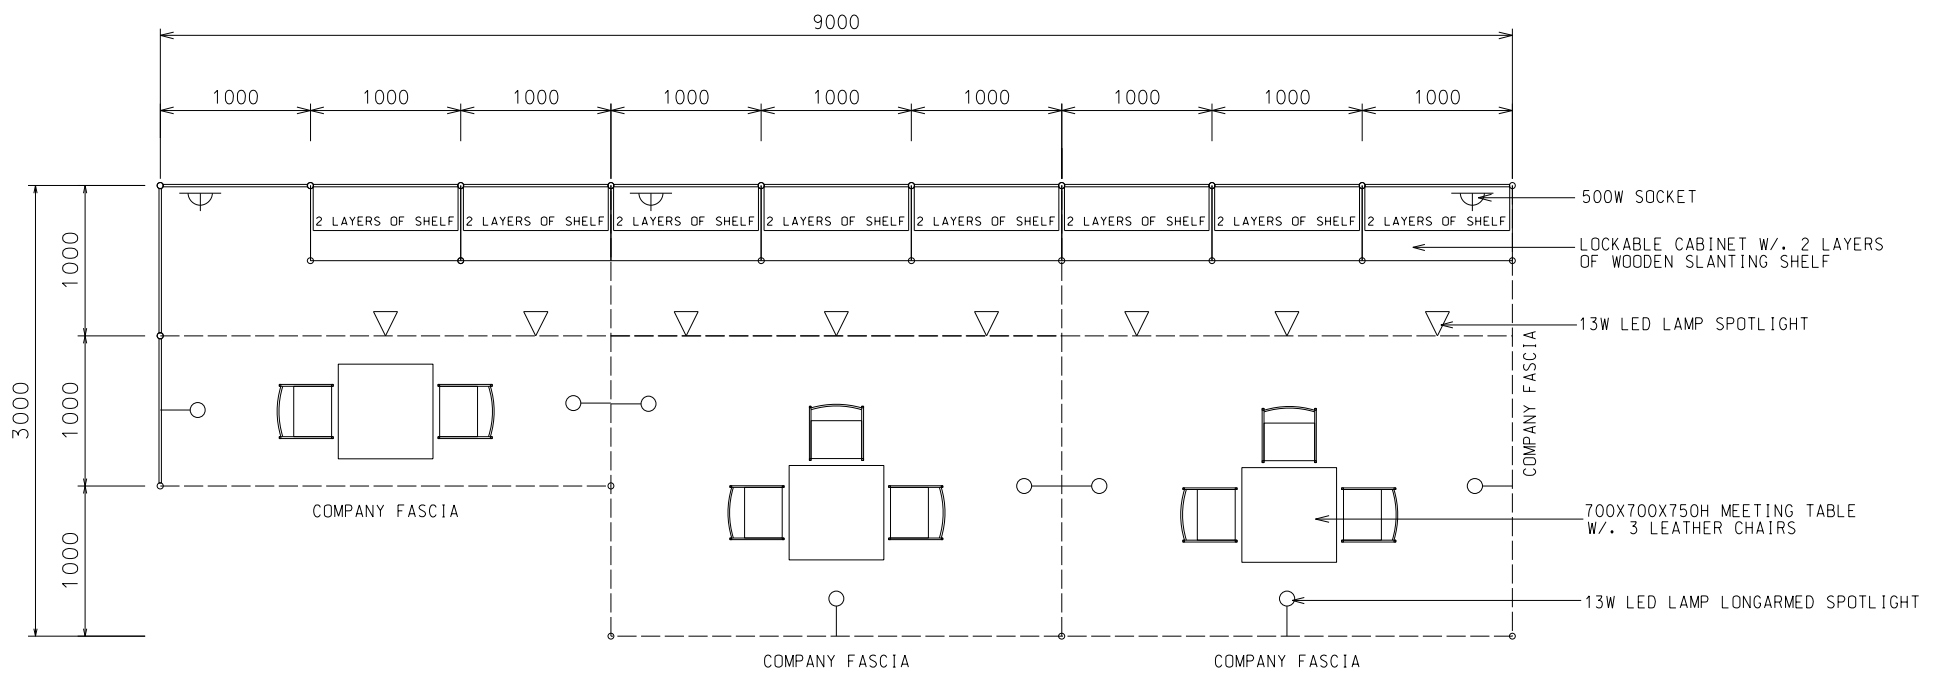

24 Sqm. Left Corner Booth (A)

二十四平方米左邊角位攤位 (A)

PLAN

BOOTH SPECIFICATIONS		QTY.
	1000W x 500D x 750H CABINET	8
	2000W x 300D SLOPE WOODEN DISPLAY SHELF	8
	13W LED LAMP SPOTLIGHT (YELLOW LIGHT)	8
	13W LED LAMP LONGARMED SPOTLIGHT (YELLOW LIGHT)	8
	700W x 700D x 750H MEETING TABLE	2
	BLACK LEATHER CHAIR	6
	CEILING BEAM	10M
	500W SOCKET	2
	RUBBISH BIN & CARPET (24sqm.)	

*The Hong Kong Trade Development Council reserves the right to change the configuration if necessary.

*如有需要，香港貿易發展局有權更改攤位結構。

B

24 Sqm. Right Corner Booth (A)

二十四平方米右邊角位攤位 (A)

BOOTH SPECIFICATIONS		QTY.
	1000W x 500D x 750H CABINET	8
	3000W x 300D SLOPE WOODEN DISPLAY SHELF	4
	2000W x 300D SLOPE WOODEN DISPLAY SHELF	2
	13W LED LAMP SPOTLIGHT (YELLOW LIGHT)	8
	13W LED LAMP LONGARMED SPOTLIGHT (YELLOW LIGHT)	8
	700W x 700D x 750H MEETING TABLE	3
	BLACK LEATHER CHAIR	8
	CEILING BEAM	14M
	500W SOCKET	3
	RUBBISH BIN & CARPET (24sqm.)	

*The Hong Kong Trade Development Council reserves the right to change the configuration if necessary.

*如有需要，香港貿易發展局有權更改攤位結構。

C

24 Sqm. Peninsula Booth (A)

二十四平方米半島攤位 (A)

BOOTH SPECIFICATIONS		QTY.
	1000W x 500D x 750H CABINET	8
	1000W x 300D SLOPE WOODEN DISPLAY SHELF	4
	3000W x 300D SLOPE WOODEN DISPLAY SHELF	4
	13W LED LAMP SPOTLIGHT (YELLOW LIGHT)	8
	13W LED LAMP LONGARMED SPOTLIGHT (YELLOW LIGHT)	8
	700W x 700D x 750H MEETING TABLE	3
	BLACK LEATHER CHAIR	8
	CEILING BEAM	14M
	500W SOCKET	3
	RUBBISH BIN & CARPET (24sqm.)	

C

24 Sqm. Odd Size Standard Booth (A)

二十四平方米標準攤位 (A)

PLAN

BOOTH SPECIFICATIONS		QTY.
	1000W x 500D x 750H CABINET	8
	2000W x 300D SLOPE WOODEN DISPLAY SHELF	8
	13W LED LAMP SPOTLIGHT (YELLOW LIGHT)	8
	13W LED LAMP LONGARMED SPOTLIGHT (YELLOW LIGHT)	8
	700W x 700D x 750H MEETING TABLE	2
	BLACK LEATHER CHAIR	6
	CEILING BEAM	12M
	500W SOCKET	2
	RUBBISH BIN & CARPET (24sqm.)	