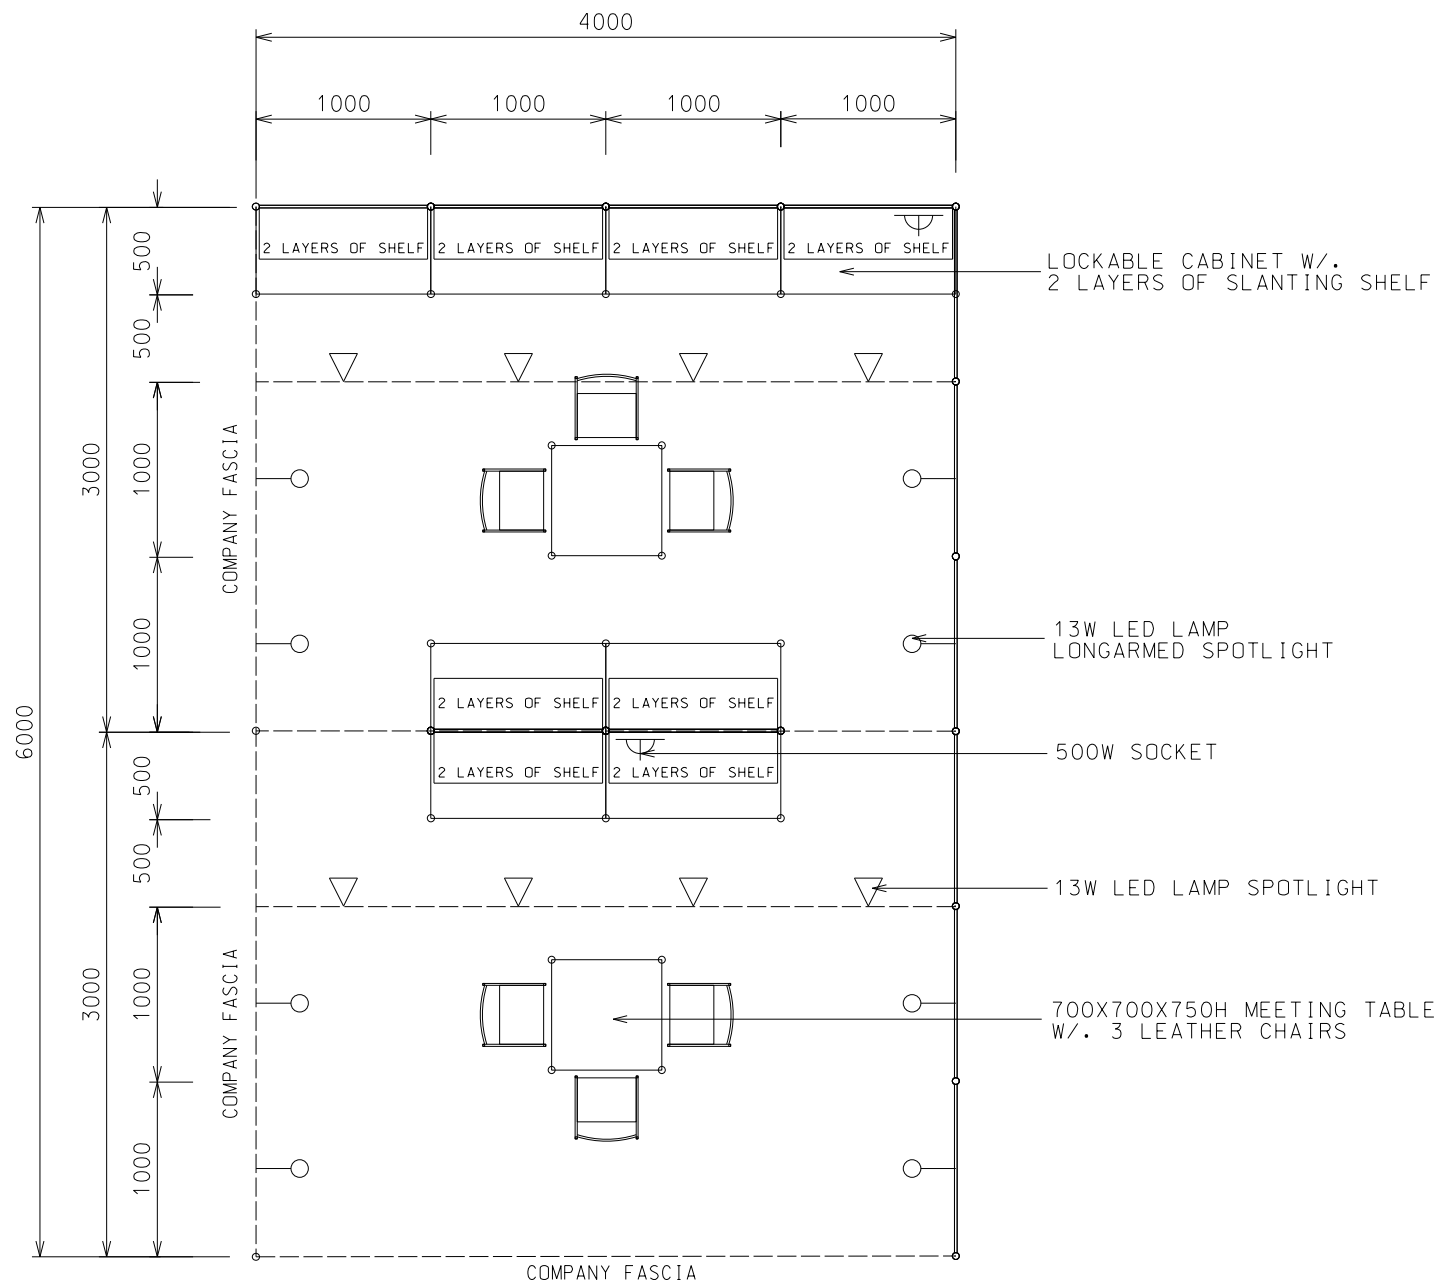

24 Sqm. Left Corner Booth (A)

二十四平方米左邊角位攤位 (A)

PLAN

BOOTH SPECIFICATIONS		QTY.
	1000W x 500D x 750H CABINET	8
	2000W x 300D SLOPE WOODEN DISPLAY SHELF	8
	13W LED LAMP SPOTLIGHT (YELLOW LIGHT)	8
	13W LED LAMP LONGARMED SPOTLIGHT (YELLOW LIGHT)	8
	700W x 700D x 750H MEETING TABLE	2
	BLACK LEATHER CHAIR	6
	CEILING BEAM	10M
	500W SOCKET	2
	RUBBISH BIN & CARPET (24sqm.)	

*The Hong Kong Trade Development Council reserves the right to change the configuration if necessary.

*如有需要，香港貿易發展局有權更改攤位結構。

B

24 Sqm. Right Corner Booth (A)

二十四平方米右邊角位攤位 (A)

BOOTH SPECIFICATIONS		QTY.
	1000W x 500D x 750H CABINET	8
	3000W x 300D SLOPE WOODEN DISPLAY SHELF	4
	2000W x 300D SLOPE WOODEN DISPLAY SHELF	2
	13W LED LAMP SPOTLIGHT (YELLOW LIGHT)	8
	13W LED LAMP LONGARMED SPOTLIGHT (YELLOW LIGHT)	8
	700W x 700D x 750H MEETING TABLE	3
	BLACK LEATHER CHAIR	8
	CEILING BEAM	14M
	500W SOCKET	3
	RUBBISH BIN & CARPET (24sqm.)	

*The Hong Kong Trade Development Council reserves the right to change the configuration if necessary.

*如有需要，香港貿易發展局有權更改攤位結構。

C

24 Sqm. Peninsula Booth (A)

二十四平方米半島攤位 (A)

BOOTH SPECIFICATIONS		QTY.
	1000W x 500D x 750H CABINET	8
	1000W x 300D SLOPE WOODEN DISPLAY SHELF	4
	3000W x 300D SLOPE WOODEN DISPLAY SHELF	4
	13W LED LAMP SPOTLIGHT (YELLOW LIGHT)	8
	13W LED LAMP LONGARMED SPOTLIGHT (YELLOW LIGHT)	8
	700W x 700D x 750H MEETING TABLE	3
	BLACK LEATHER CHAIR	8
	CEILING BEAM	14M
	500W SOCKET	3
	RUBBISH BIN & CARPET (24sqm.)	

C

24 Sqm. Odd Size Standard Booth (A)

二十四平方米標準攤位 (A)

PLAN

BOOTH SPECIFICATIONS		QTY.
	1000W x 500D x 750H CABINET	8
	2000W x 300D SLOPE WOODEN DISPLAY SHELF	8
	13W LED LAMP SPOTLIGHT (YELLOW LIGHT)	8
	13W LED LAMP LONGARMED SPOTLIGHT (YELLOW LIGHT)	8
	700W x 700D x 750H MEETING TABLE	2
	BLACK LEATHER CHAIR	6
	CEILING BEAM	12M
	500W SOCKET	2
	RUBBISH BIN & CARPET (24sqm.)	