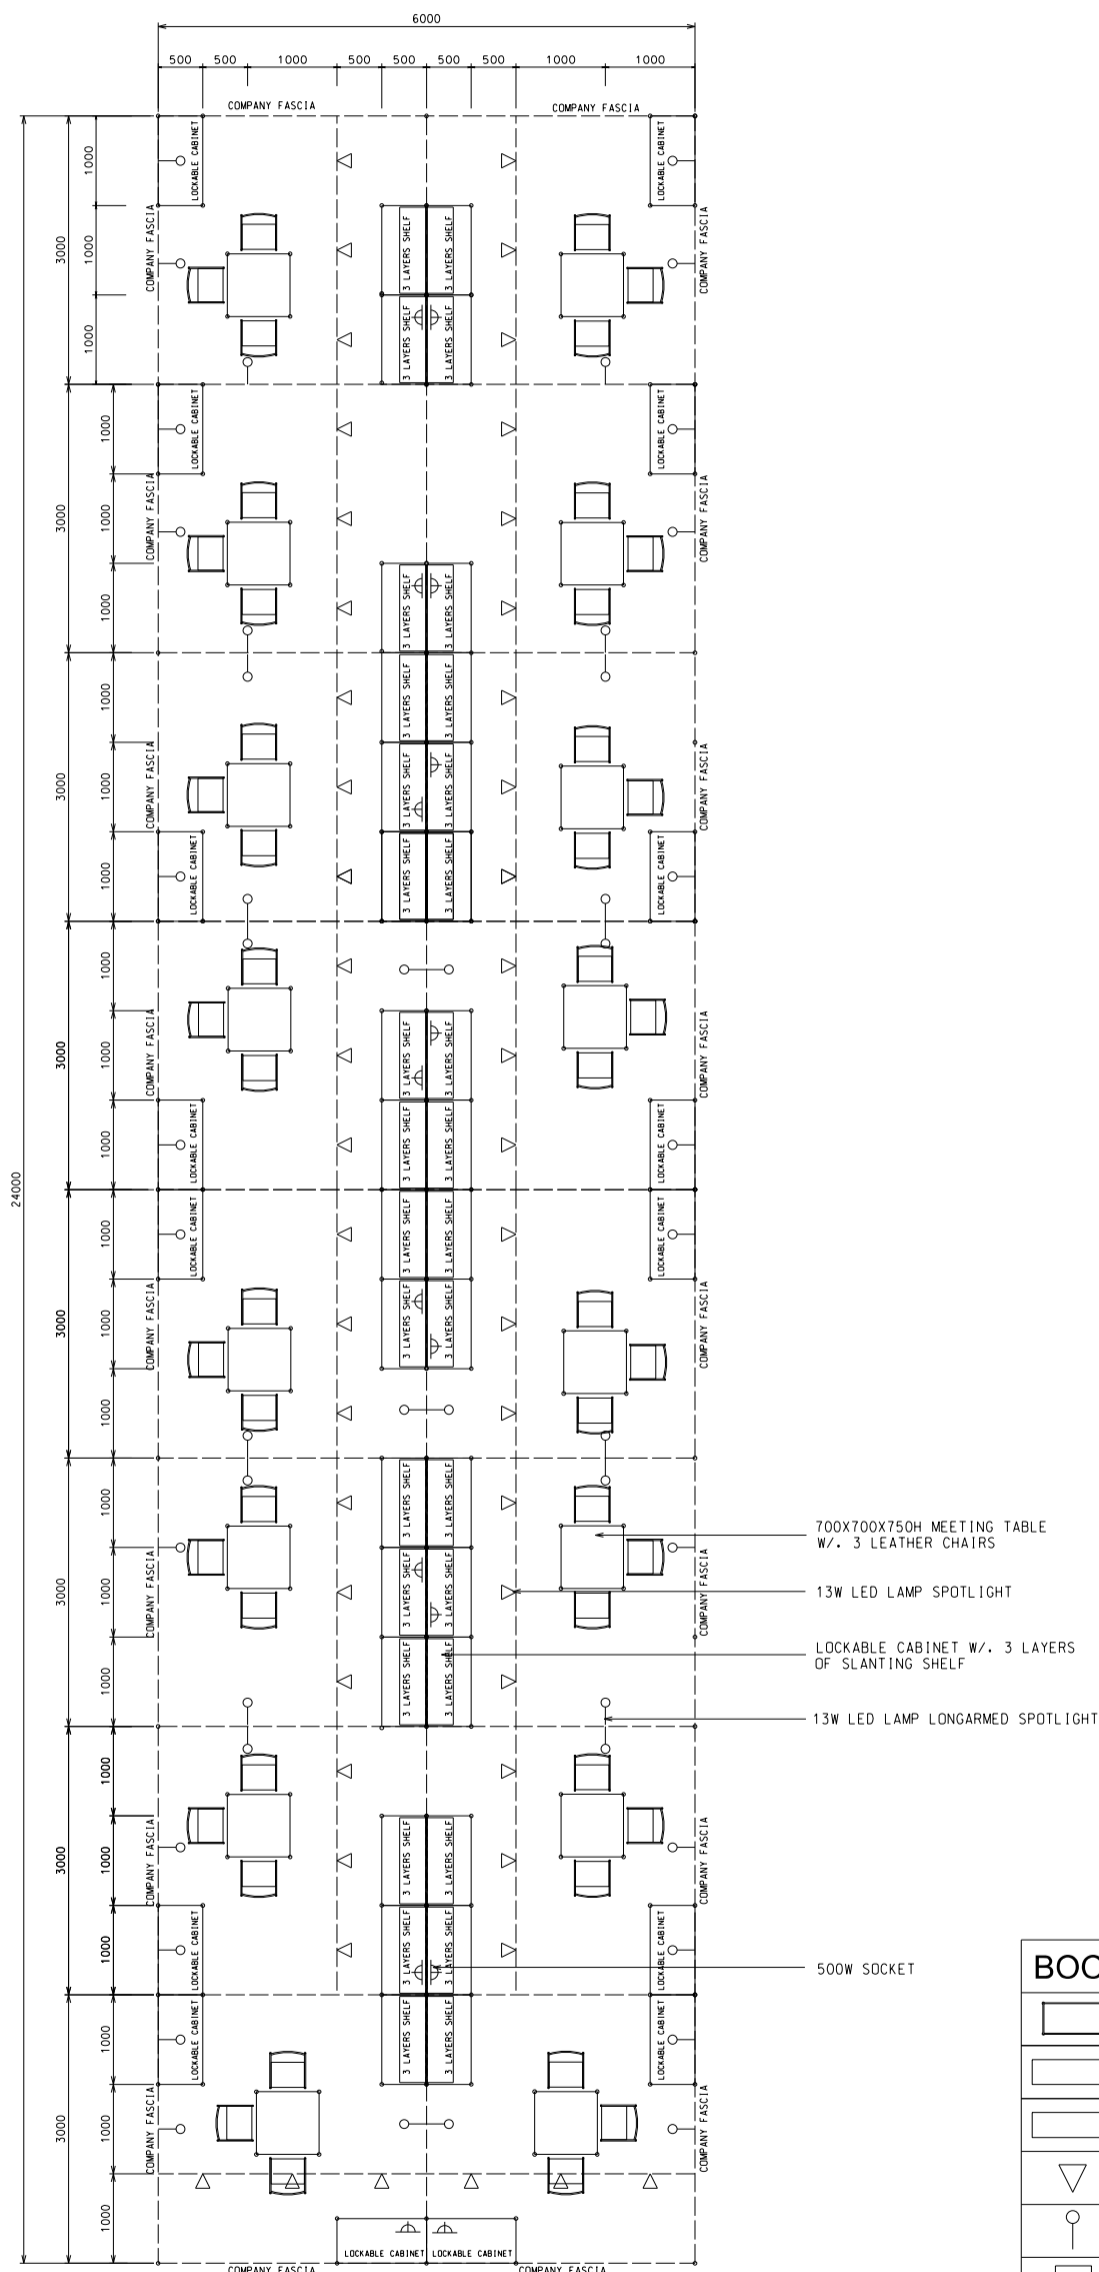

### 144 Sq.m. 4 Sides Open Booth (A)

### 一四四平方米四邊通道攤位 (A)

BOOTH SPECIFICATIONS		QTY.
	1000W x 500D x 750H CABINET	48
	3000W x 300D SLOPE WOODEN DISPLAY SHELF	12
	2000W x 300D SLOPE WOODEN DISPLAY SHELF	30
	13W LED LAMP SPOTLIGHT (YELLOW LIGHT)	48
	13W LED LAMP LONGARMED SPOTLIGHT (YELLOW LIGHT)	48
	700W x 700D x 750H MEETING TABLE	16
	BLACK LEATHER CHAIR	48
	CEILING BEAM	98M
	500W SOCKET	16
	RUBBISH BIN & CARPET (144sqm.)	