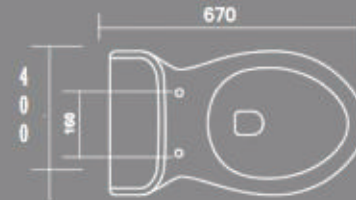

F-4  
PRICE - ₹1150 Wgt. 10 kg

G-3  
PRICE - ₹1250 Wgt. 10 kg

H-1  
PRICE - ₹1250 Wgt. 10 kg

J-2  
PRICE - ₹1050 Wgt. 10 kg

J-3  
PRICE - ₹1050 Wgt. 10 kg

L-2  
PRICE - ₹1350 Wgt. 10 kg

2040-Black  
PRICE - ₹1050 Wgt. 10 kg

# TWO PIECE

**Spanish  
“P”**

Height : 780 mm  
Length : 400 mm  
Width : 670 mm

Approx Weight : 31 KG

Cistern - AB ✓ BC ✓ CD

Colour - W I

**Spanish  
“S”**

Height : 780 mm  
Length : 400 mm  
Width : 670 mm