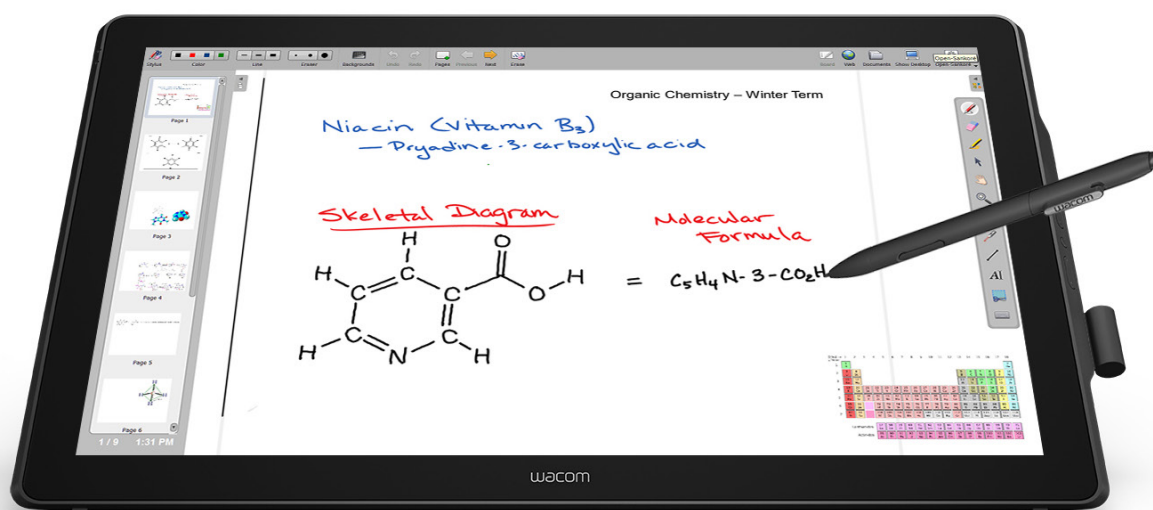

24-inch Full HD pen displays

DTK-2451 / DTH-2452

BUSINESS
SOLUTIONS

The DTK-2451 and DTH-2452 are Wacom's largest ever pen displays for business solutions customers. The generous active area provides a comfortable work surface for writing and signing eDocuments, or annotating directly on presentations. The DTH-2452's multi-touch screen supports common touch gestures and provides easy, intuitive navigation.

Datasheet

- 23.8-inch LCD panel offers a large, comfortable surface and a wide viewing angle for excellent performance
- Multi-touch functionality for intuitive navigation and support for common gestures (DTH-2452 only)
- 2048 levels of pen pressure for precise drawing, writing, and annotating, plus enhanced biometric signature capturing
- DVI video in/out for support of both analog and digital connections
- Adjustable stand supports multiple angles to fit any working environment
- Standard VESA mounting for use with 3rd party stands and arms

24-inch Full HD pen displays

DTK-2451 / DTH-2452

BUSINESS
SOLUTIONS

Datasheet

General specifications

Overall dimensions (W x H x D, excluding stand)	601 x 356 x 46mm / 23.7 x 14.0 x 1.8 inches
Weight	7.2 kg / 15.9 lbs (without stand)
Body color	Black
Stand inclination	11° - 73° incline
Power supply	AC100 ~ 240V 50/60Hz
Power consumption	45W or lower, Power Save mode: 0.5W or lower, Power OFF mode: 0.5W or lower
Communication interface	USB 2.0
Supported operating systems	Windows 7 / 8 / 8.1 / 10 Mac OS X (10.10 and later)

Tablet and Pen

Technology	Electromagnetic Resonance (EMR)
Active area size	527 x 296 mm / 20.7 x 11.7 inches
Pen pressure levels	2048
Coordinate resolution	0.01 mm/point / 2540 lpi
Coordinate accuracy	±0.5mm (center) for pen / ±1mm (center) for touch (DTH-2452 only)
Report rate	187 points per second for pen / 100 points per second for touch (DTH-2452 only)
Reading height	10 mm (center)