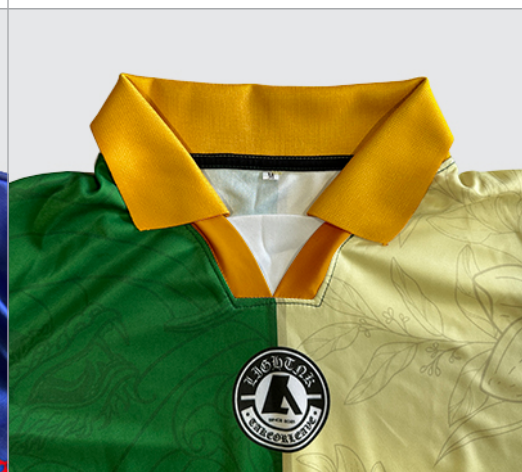

Tolerance:
 1. T Shirt Size Dimension Tolerance: +/- 2 Inch.

SUBLIMATION SHIRT

PRODUCT SPECIFICATION

Neck Type

Round Neck

V Neck

Mandarin Collar

Raglan Round Neck

Collar with Button

Retro V Collar

Retro Flat Collar

NFL Oversize