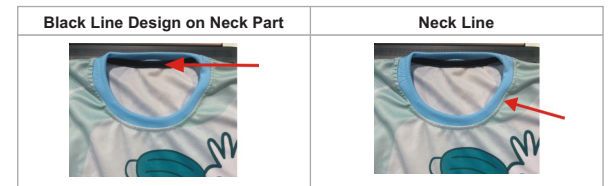

Neck Type	Sleeve Type	Base Color	Finishing		Fabric Type	Printing Color & Print Side	Quantity (pcs)	Process Days (excluding order day & receive day)
			Compulsory	Optional				
- Mandarin Collar - Raglan Round Neck - Raglan Round Neck (Kids) - Round Neck (Kids) - V Neck (Kids)	- Short Sleeve - Long Sleeve	White	Sublimation	Variable Data Printing (VDP) - Numbering - Text - Numbering + Text (Front / Back / Front + Back)	Microfiber Eyelet 160gsm Microfiber Super Square 160gsm	- 4C + 4C - 2 sides outer printing	Min: 5 Max: 1,000 Increment by 1 1pc / 2pcs Sample	5 days (5 - 1,000pcs) 5 days (1pc / 2pcs Sample) Cut off time: 1pm

Remarks:

1. To calculate your delivery days, please refer to **Delivery Schedule** at our website.
2. For full details of how to prepare your artwork, please refer to our **Artwork Specs**.
3. Cut Off time 1pm, any order after 1pm will consider as next day order.
4. For order more than 1000pcs, please call for inquiry or request for quotation.
5. MOQ is 10pcs, artwork must be same, order shirt size can be mixed.
   Eg: Same artwork. Order size: M size - 3pcs, L size - 2pcs, XL size - 2pcs, 2XL size - 3pcs
6. All T-Shirt come with Black Line Design inside as the picture showed **except Mandarin Collar**.
7. Neck line must be in 1 Solid color.

Tolerance:

1. T Shirt Size Dimension Tolerance: +/- 2 Inch.