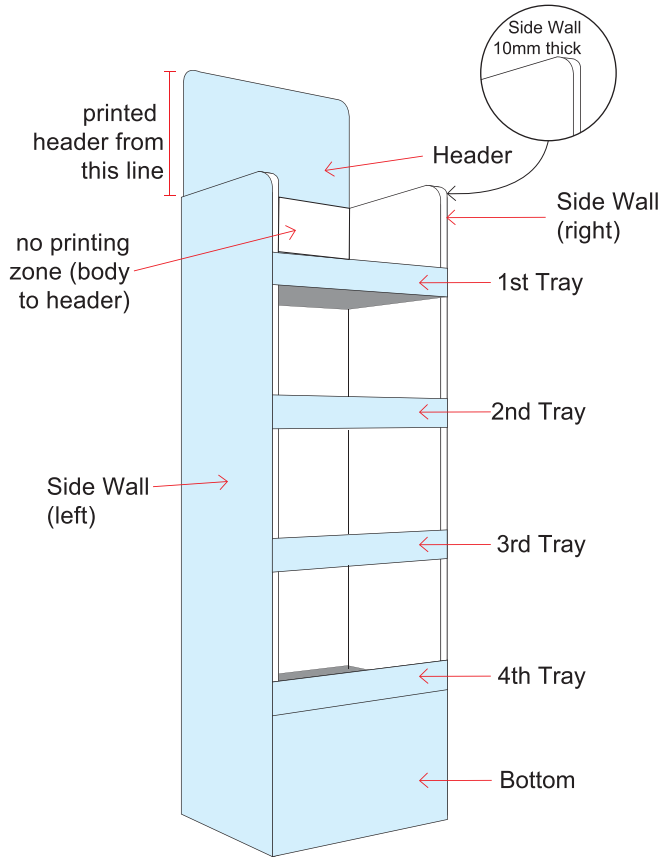

FOLDABLE POP DISPLAY

PRODUCT SPECIFICATION

	SMALL	MEDIUM	LARGE	X-LARGE
Header (Height) printed area	300mm	300mm	300mm	300mm
Header (Width) printed area	291mm	340mm	430mm	500mm
No Printing Zone (body to header)	128mm	136mm	175mm	175mm
Tray Width (Inner)	265mm	315mm	405mm	473mm
Tray Depth (Inner)	225mm	245mm	295mm	315mm
1st Tray Frontal (W x H) printed area	272mm x 50mm	320mm x 50mm	414mm x 50mm	482mm x 50mm
2nd Tray Frontal (W x H) printed area	272mm x 50mm	320mm x 50mm	414mm x 50mm	482mm x 50mm
3rd Tray Frontal (W x H) printed area	272mm x 50mm	320mm x 50mm	414mm x 50mm	482mm x 50mm
4th Tray Frontal (W x H) printed area	272mm x 50mm	320mm x 50mm	414mm x 50mm	482mm x 50mm
Side panel (Left) printed area	238mm x 1050mm	261mm x 1050mm	311mm x 1100mm	331mm x 1100mm
Side panel (Right) printed area	238mm x 1050mm	261mm x 1050mm	311mm x 1100mm	331mm x 1100mm
Height btw 1st Tray to 2nd Tray	245mm	245mm	245mm	245mm
Height btw 2nd Tray to 3rd Tray	245mm	245mm	245mm	245mm
Height btw 3rd Tray to 4th Tray	245mm	245mm	245mm	245mm
Bottom (W x H) printed area	272mm x 153mm	320mm x 156mm	414mm x 155mm	482mm x 160mm
Max Weight per Tray	3kgs	3kgs	3kgs	3kgs
Comes with Bottom protector Transparent PVC 0.3mm	✓	✓	✓	✓
Comes with AB Corrugated Carton (1 per set)	✓	✓	✓	✓
Dimensions (In carton) close size	800*670*50mm	890*690*50mm	1080*764*60mm	1250*795*70mm
Dimensions (without carton) close size	760*655*35mm	851*670*35mm	1045*730*45mm	1155*780*55mm
Weight (In carton)	3.2kg/ct	3.7kg/ct	3.95kg/ct	4.45kg/ct