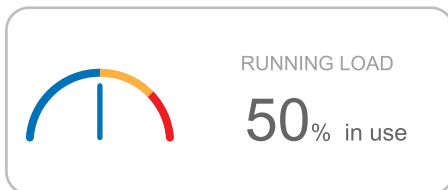

LUMINOUS

Khushiyon ka ghar

INDIA'S MOST
INTELLIGENT HOME UPS
GETS SMARTER!

INTRODUCING
 ZELIO WiFi

Using the Zelio WiFi App

- Download the Zelio WiFi app from App Store/Play Store.
- Open the app and follow on-screen instructions to connect to your WiFi and configure the app
- Your Zelio WiFi app is now ready to use

App Screen Preview

Key Statistics in App

Technical Specifications

Model	Zelio WiFi 1100	Zelio WiFi 1700
Capacity & DC Voltage	900VA / 12V	1500VA / 24V
Input Voltage (Eco Mode)	110-285V	110-285V
Output Max. Bulb Load	756 Watt	1260 Watt
Maximum Charging Current	15A	17A
Net Weight (Kg.)	10.0	14.3
Dimension LxWxH (cm)	27.5x24.8x12	31x29x13.5
Protection	Overload, Deep Discharge, Short-circuit & MCB Protection	