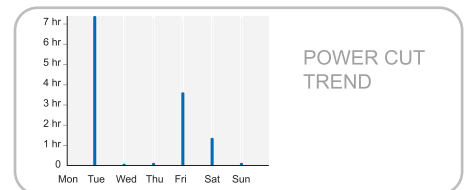

LUMINOUS

Khushiyon ka ghar

INDIA'S MOST
INTELLIGENT HOME UPS
GETS SMARTER!

INTRODUCING
 ZELIO WiFi

Using the Zelio WiFi App

- Download the Zelio WiFi app from App Store/Play Store.
- Open the app and follow on-screen instructions to connect to your WiFi and configure the app
- Your Zelio WiFi app is now ready to use

App Screen Preview

Key Statistics in App

Technical Specifications

Model	Zelio WiFi 1100	Zelio WiFi 1700
Capacity & DC Voltage	900VA / 12V	1500VA / 24V
Input Voltage (Eco Mode)	110-285V	110-285V
Output Max. Bulb Load	756 Watt	1260 Watt
Maximum Charging Current	15A	17A
Net Weight (Kg.)	10.0	14.3
Dimension LxWxH (cm)	27.5x24.8x12	31x29x13.5
Protection	Overload, Deep Discharge, Short-circuit & MCB Protection	