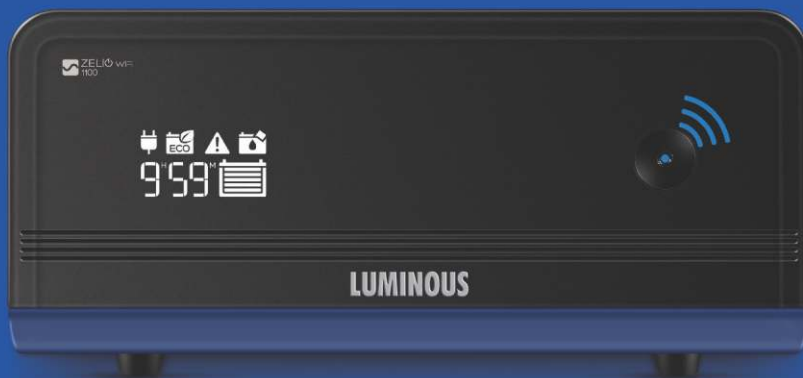

LUMINOUS

Khushiyon ka ghar

INDIA'S MOST
INTELLIGENT HOME UPS
GETS SMARTER!

INTRODUCING
 ZELIO WiFi

Using the Zelio WiFi App

- Download the Zelio WiFi app from App Store/Play Store.
- Open the app and follow on-screen instructions to connect to your WiFi and configure the app
- Your Zelio WiFi app is now ready to use

App Screen Preview

Key Statistics in App

Technical Specifications

Model	Zelio WiFi 1100	Zelio WiFi 1700
Capacity & DC Voltage	900VA / 12V	1500VA / 24V
Input Voltage (Eco Mode)	110-285V	110-285V
Output Max. Bulb Load	756 Watt	1260 Watt
Maximum Charging Current	15A	17A
Net Weight (Kg.)	10.0	14.3
Dimension LxWxH (cm)	27.5x24.8x12	31x29x13.5
Protection	Overload, Deep Discharge, Short-circuit & MCB Protection	