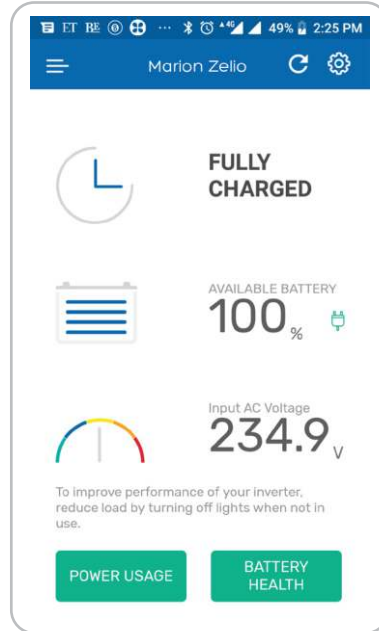

LUMINOUS

Khushiyon ka ghar

INDIA'S MOST
INTELLIGENT HOME UPS
GETS SMARTER!

INTRODUCING
 ZELIO WiFi

Using the Zelio WiFi App

- Download the Zelio WiFi app from App Store/Play Store.
- Open the app and follow on-screen instructions to connect to your WiFi and configure the app
- Your Zelio WiFi app is now ready to use

App Screen Preview

Key Statistics in App

Technical Specifications

Model	Zelio WiFi 1100	Zelio WiFi 1700
Capacity & DC Voltage	900VA / 12V	1500VA / 24V
Input Voltage (Eco Mode)	110-285V	110-285V
Output Max. Bulb Load	756 Watt	1260 Watt
Maximum Charging Current	15A	17A
Net Weight (Kg.)	10.0	14.3
Dimension LxWxH (cm)	27.5x24.8x12	31x29x13.5
Protection	Overload, Deep Discharge, Short-circuit & MCB Protection	