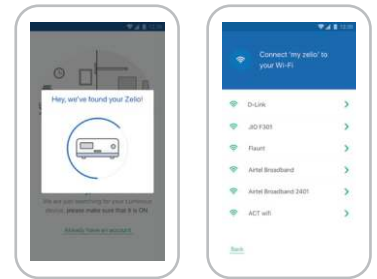

LUMINOUS

Khushiyon ka ghar

INDIA'S MOST
INTELLIGENT HOME UPS
GETS SMARTER!

INTRODUCING
 ZELIO WiFi

Using the Zelio WiFi App

- Download the Zelio WiFi app from App Store/Play Store.
- Open the app and follow on-screen instructions to connect to your WiFi and configure the app
- Your Zelio WiFi app is now ready to use

App Screen Preview

Key Statistics in App

Technical Specifications

Model	Zelio WiFi 1100	Zelio WiFi 1700
Capacity & DC Voltage	900VA / 12V	1500VA / 24V
Input Voltage (Eco Mode)	110-285V	110-285V
Output Max. Bulb Load	756 Watt	1260 Watt
Maximum Charging Current	15A	17A
Net Weight (Kg.)	10.0	14.3
Dimension LxWxH (cm)	27.5x24.8x12	31x29x13.5
Protection	Overload, Deep Discharge, Short-circuit & MCB Protection	