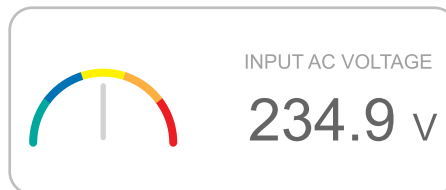

App Screen Preview

Key Statistics in App

Technical Specifications

Model	Zelio WiFi 1100	Zelio WiFi 1700
Capacity & DC Voltage	900VA / 12V	1500VA / 24V
Input Voltage (Eco Mode)	110-285V	110-285V
Output Max. Bulb Load	756 Watt	1260 Watt
Maximum Charging Current	15A	17A
Net Weight (Kg.)	10.0	14.3
Dimension LxWxH (cm)	27.5x24.8x12	31x29x13.5
Protection	Overload, Deep Discharge, Short-circuit & MCB Protection	