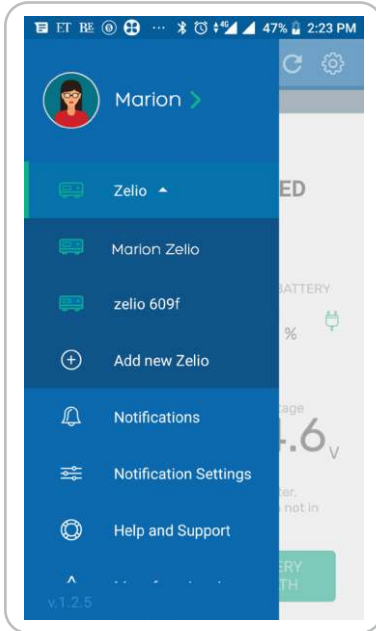

LUMINOUS

Khushiyon ka ghar

INDIA'S MOST
INTELLIGENT HOME UPS
GETS SMARTER!

INTRODUCING
 ZELIO WiFi

Using the Zelio WiFi App

- Download the Zelio WiFi app from App Store/Play Store.
- Open the app and follow on-screen instructions to connect to your WiFi and configure the app
- Your Zelio WiFi app is now ready to use

App Screen Preview

Key Statistics in App

Technical Specifications

Model	Zelio WiFi 1100	Zelio WiFi 1700
Capacity & DC Voltage	900VA / 12V	1500VA / 24V
Input Voltage (Eco Mode)	110-285V	110-285V
Output Max. Bulb Load	756 Watt	1260 Watt
Maximum Charging Current	15A	17A
Net Weight (Kg.)	10.0	14.3
Dimension LxWxH (cm)	27.5x24.8x12	31x29x13.5
Protection	Overload, Deep Discharge, Short-circuit & MCB Protection	