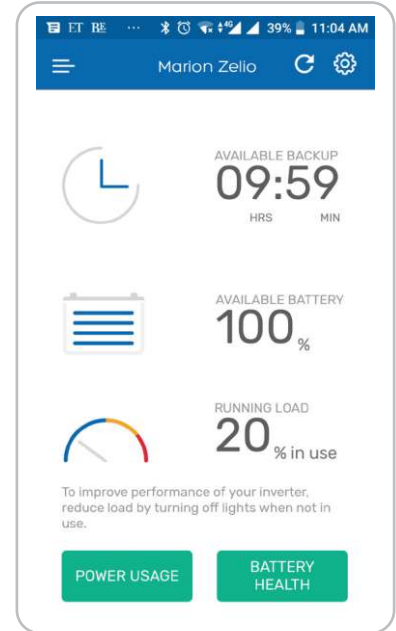

LUMINOUS

Khushiyon ka ghar

INDIA'S MOST
INTELLIGENT HOME UPS
GETS SMARTER!

INTRODUCING
 ZELIO WiFi

Using the Zelio WiFi App

- Download the Zelio WiFi app from App Store/Play Store.
- Open the app and follow on-screen instructions to connect to your WiFi and configure the app
- Your Zelio WiFi app is now ready to use

App Screen Preview

Key Statistics in App

Technical Specifications

Model	Zelio WiFi 1100	Zelio WiFi 1700
Capacity & DC Voltage	900VA / 12V	1500VA / 24V
Input Voltage (Eco Mode)	110-285V	110-285V
Output Max. Bulb Load	756 Watt	1260 Watt
Maximum Charging Current	15A	17A
Net Weight (Kg.)	10.0	14.3
Dimension LxWxH (cm)	27.5x24.8x12	31x29x13.5
Protection	Overload, Deep Discharge, Short-circuit & MCB Protection	