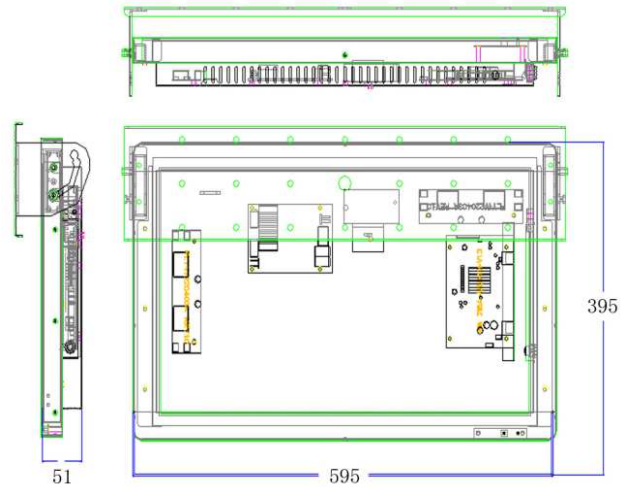

TROPICool® Wall Mount LCD Monitor

Model WB 240M

Specifications :	
Voltage In / Power:	24VDC (9-36 V DC) / < 60 Watts
Type:	TFT LCD Monitor
Size	23.6" LCD
Display Mode:	16:9 (Wide view screen)
Resolution / Brightness:	1920 x 1080 / 300 cd/sq.mtr.
Interface	VGA, HDMI, AVI Input
Support:	MEPG4(AVI, DIVX, XVID), MEPG2(DVD, VOB, mpeg), MEPG1(VCD, DAT, MPG), MP3, JPG, BMP, GIF, PNG
Fixing:	metal shockproof frame, top hanging/back hanging with anti-theft lock
Viewing Angle	85/85 V/80/80 H
Colours:	Black , Beige, Gray

Work Life:	50000 Hrs
Storage Temperature:	-10 to +70 Deg.C
Working Temp:	-5 to +65 Deg.C
Dimension / Weight:	700 x 410 x 51 mm (L x W x H) / 9 Kg. With bracket 595 x 395 x 51 (L x W x H) w/o bracket
Features:	Auto shut off when panel cover close
	Optional Extra: Built in media player to play video file