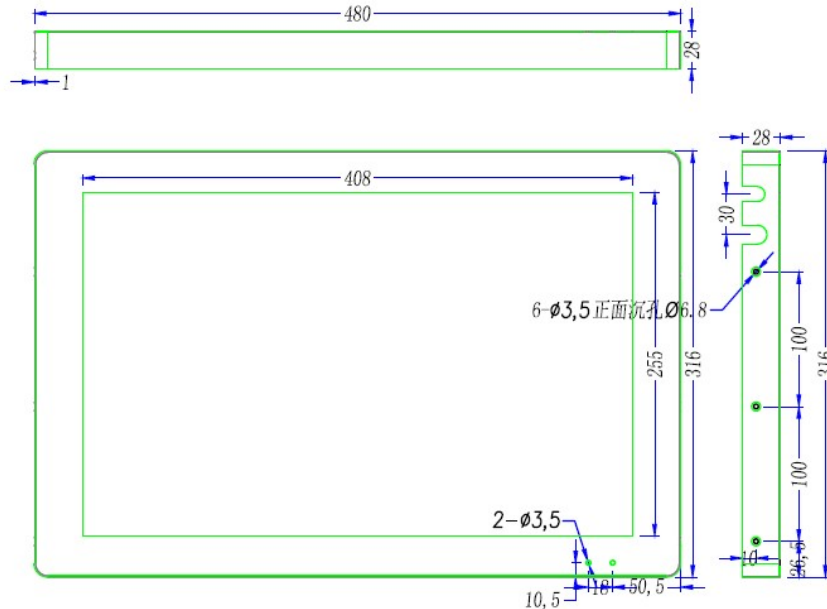

Tropicool® LED Bus Monitor 19”

Model: WB190M

Specifications :

Features	<ul style="list-style-type: none"> -Ad & Infotainment Screen. -Available with both Wall Mount & Roof Mount bracket. -Shock Proof, Vibrations Proof Metal Frame -Toughened Glass Protection
Voltage In	24V DC (9-36 V DC)
Type:	LCD Monitor with LED Backlit Panel
Size	19 inch

Display Mode:	16:9 (Wide view screen)
Resolution / Brightness:	1440 x 900 /350 cd/sq.mtr.
Audio / Video:	VGA, HDMI, AV & USB Input
Support:	MEPG4(AVI, DIVX, XVID), MEPG2(DVD, VOB, mpeg), MEPG1(VCD, DAT, MPG), MP3, JPG, BMP, GIF, PNG
Fixing:	Roof Mount Bracket/Wall Mount with anti-theft lock
Viewing Angle	85/85/80/80
Colours:	Black, Beige, Gray
Outer Dimension:	440 x 343 x 45 mm (L x W x H)
Work Life:	50,000 Hrs
Storage Temperature:	-20 to +70 Deg.C
Working Temp:	-5 to +65 Deg.C
Features:	Auto shut off when panel cover close
	Optional Extra: Built in media player to play video file