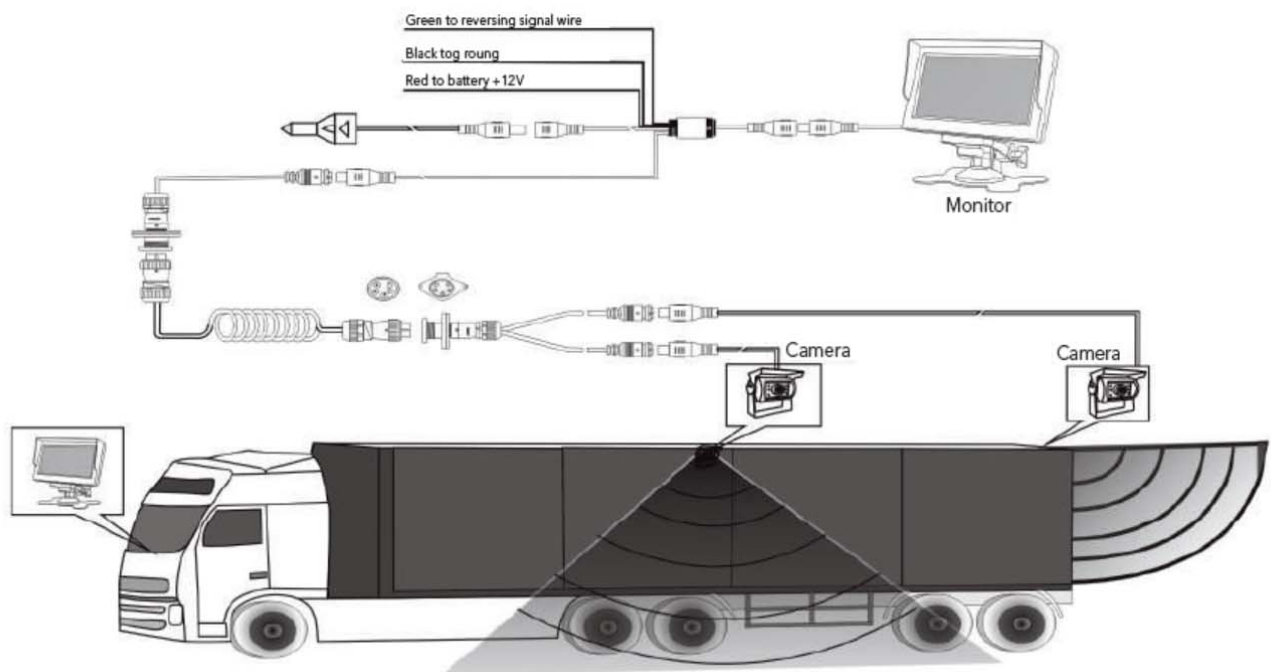

INSTALLATION WIRING DIAGRAM

Tropicool®

TROPICOOOL CAR GADGETS PVT. LTD.

Head Office: A-1, Kumar Classics, Aundh, Pune - 411 007, Tel.: (020) 25881704, Fax: (020) 2588 0851
E-mail: info@tropicoolindia.com, Website: www.tropicoolindia.com

Luxury & Safety On The Wheels ... For The People On The Move