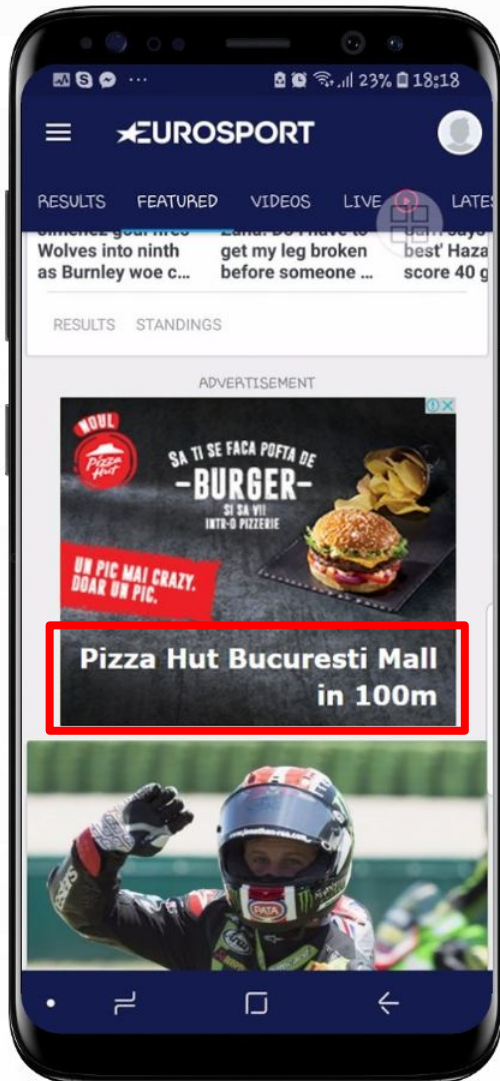

CAMPAIGN OBJECTIVE

Boost awareness for Pizza Hut
New Menu with **Hyperlocal
Focus Strategies.**

Boost and drive **Footfall
Traffic** to stores.

YOOSE

Pizza Hut - New Menu

Food & Beverage | Universal McCann – Romania | Romania | Sep-Nov 2018

OUR SOLUTIONS

Configure **Hyperlocal Targeting** strategy for each of the 22 Pizza Hut locations. *Targeted Geofence*: 200m - 1km around each location.

Use **Dynamic Ads** to deliver live locations to users who are nearby the Pizza Hut stores to visit.

Use **Footfall Tracking** to measure and optimize the KPIs for the campaigns.

Pizza Hut - New Menu

Food & Beverage | Universal McCann – Romania | Romania | Sep-Nov 2018

OUR DYNAMIC BANNER

Our **Dynamic Banner** captures and drives traffic to Pizza Hut stores: Nearest store information and real time distance is displayed on ads ➤ Direction to the store is shown after Target Audiences click on ads.