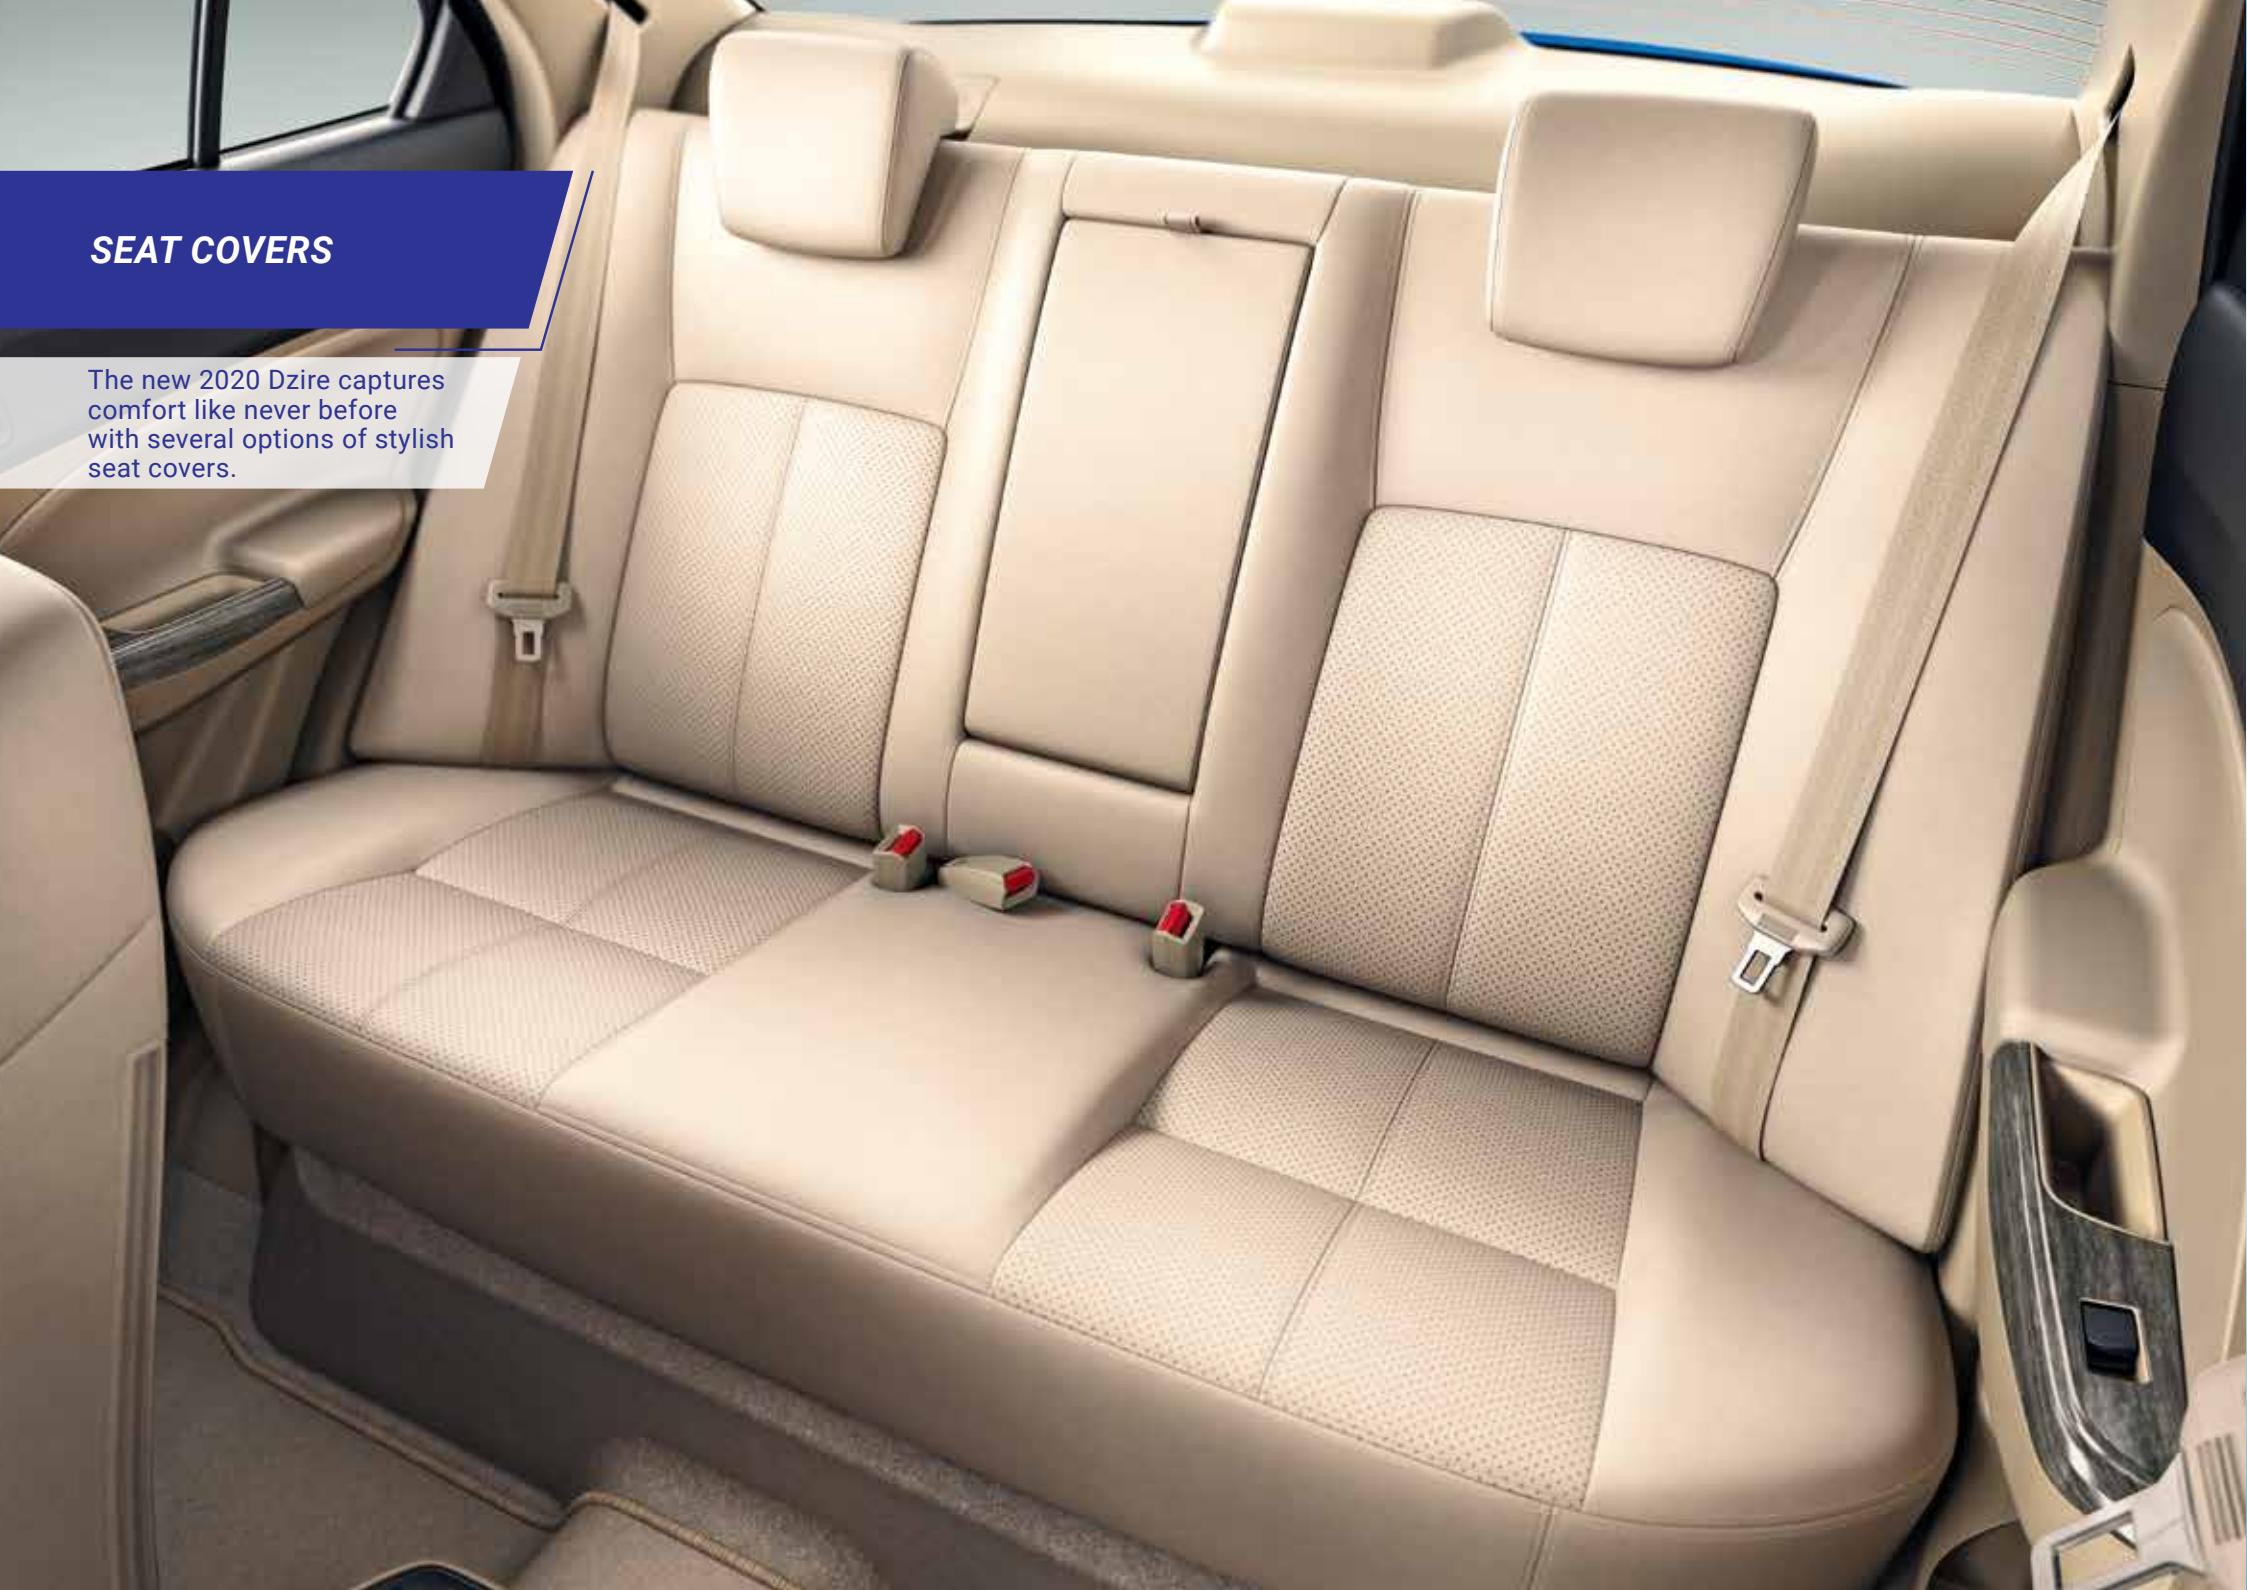

TRANSPARENT MAT

75901M56R10 - ₹ 1,390

GROOVES CARPET MAT

75901M56RA0 - ₹ 1,590

DELUXE CARPET MAT - BLACK

75901MRBO - ₹ 1,090

SEAT COVERS

The new 2020 Dzire captures comfort like never before with several options of stylish seat covers.