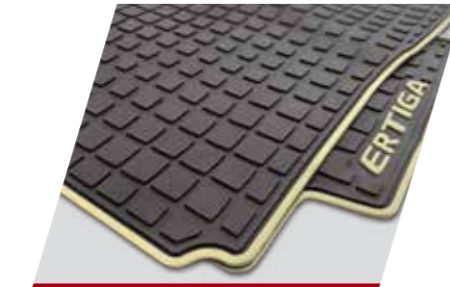

DESIGNER MAT