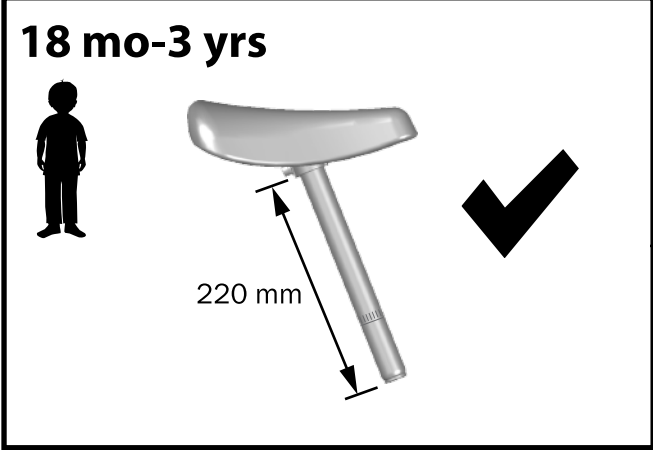

www.StriderBikes.com/assembly

10578-B SPORT-PRO 150930