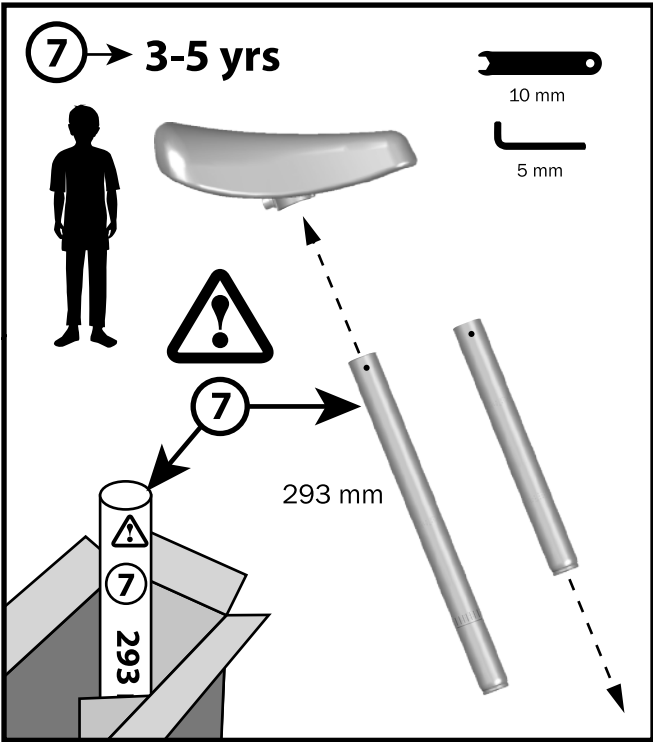

www.StriderBikes.com/assembly

10578-B SPORT-PRO 150930