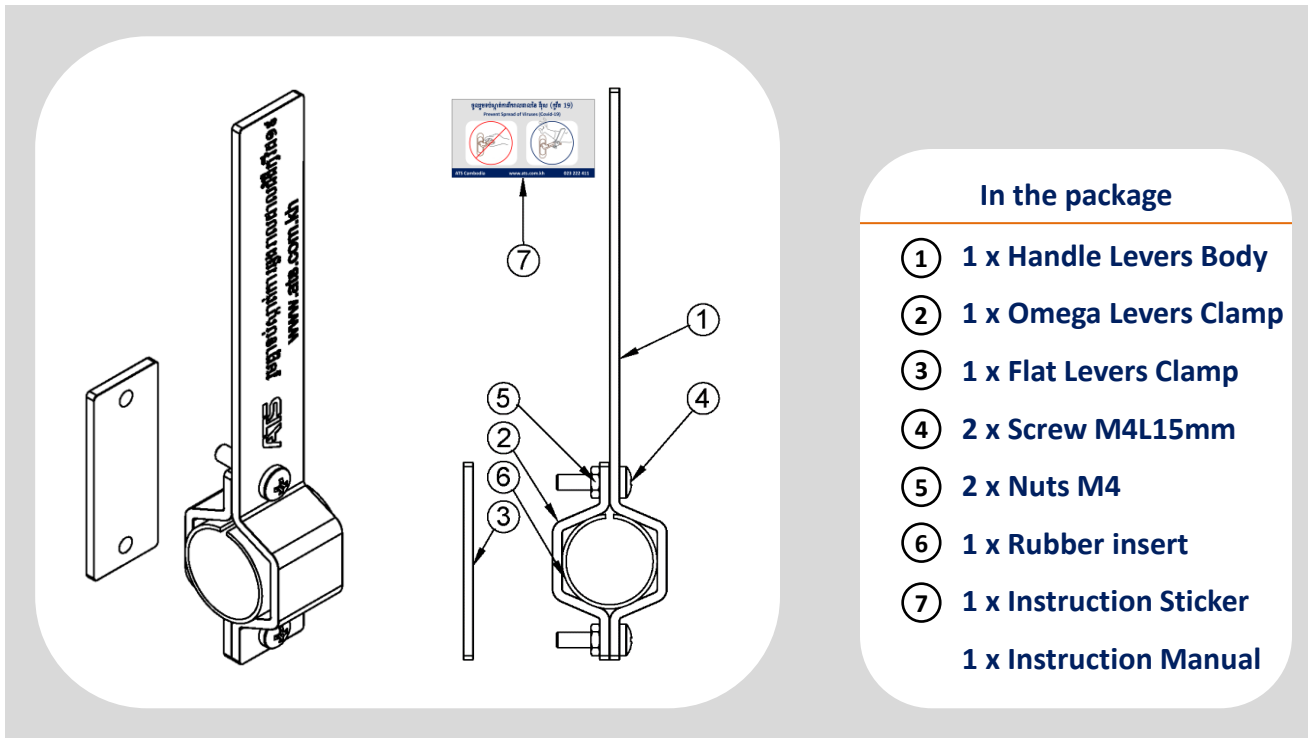

Mounting Instruction