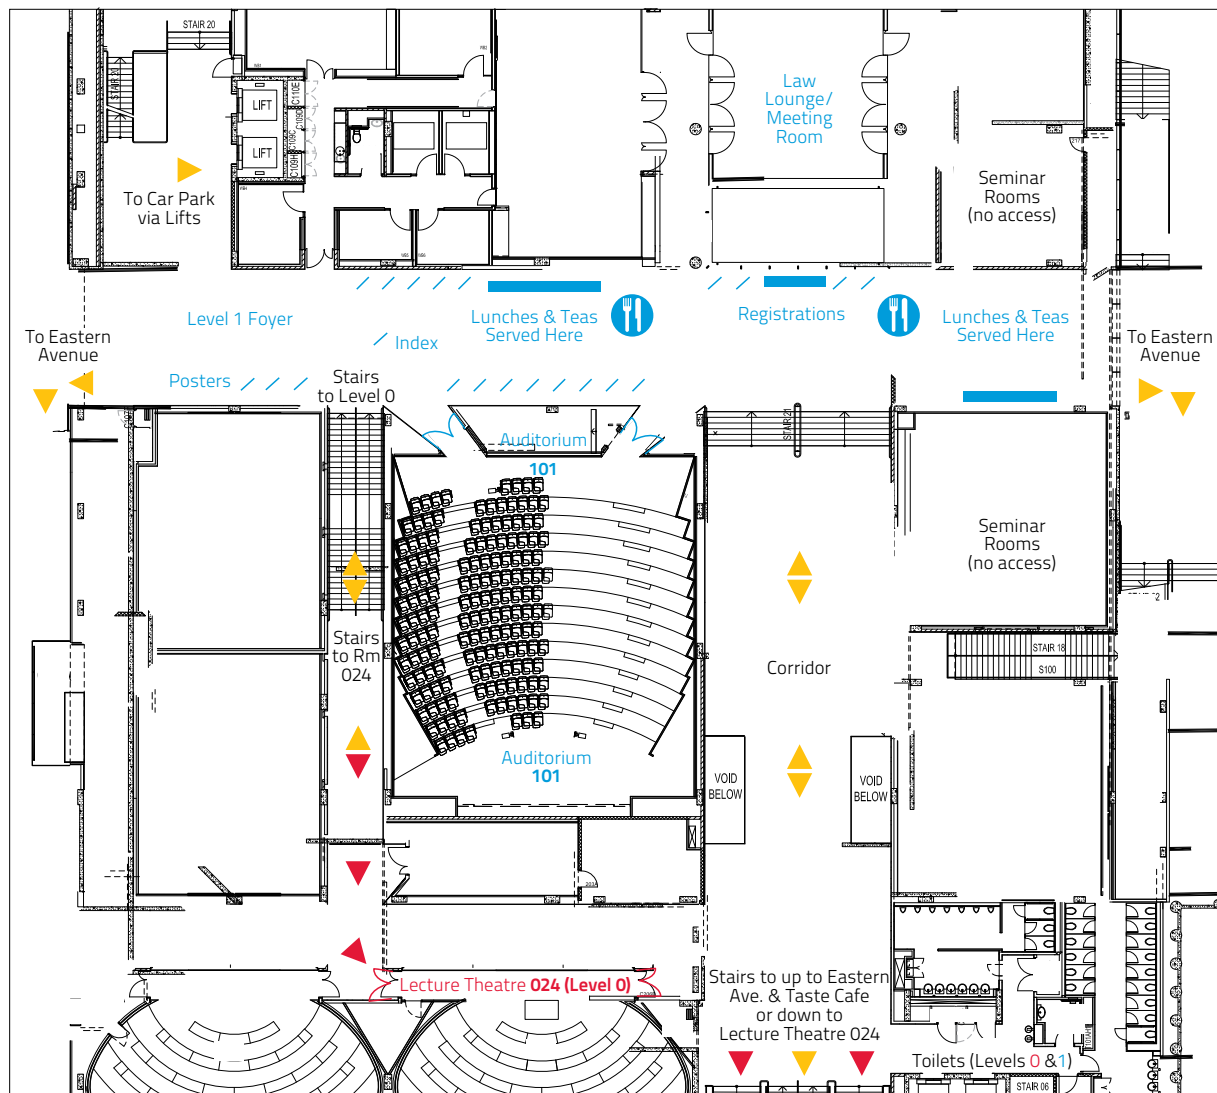

## REGISTRATION DESK

The Conference Registration Desk will be located in the New Law Building Level 1 Foyer during WUN-SPIN 2012 for delegates to collect their conference packs, as well as for general information.

## PEDESTRIAN ACCESS

Enter the Law School from Eastern Avenue by descending the stairs towards Victoria Park opposite the sandstone Anderson Stuart Building. The Level 1 Foyer entrance is on your right under the glass bridge.

## CONFERENCE PARKING

Parking is available underneath the Law Building. The \$24 flat rate for parking is valid to 6am on the next morning. Enter from Parramatta Road onto University Avenue and then take the first left onto Barff Road, which is located behind the Sydney Law School building. Take the lift to Level 1.

## NEW LAW BUILDING LEVEL 1

Photo © John Gollings